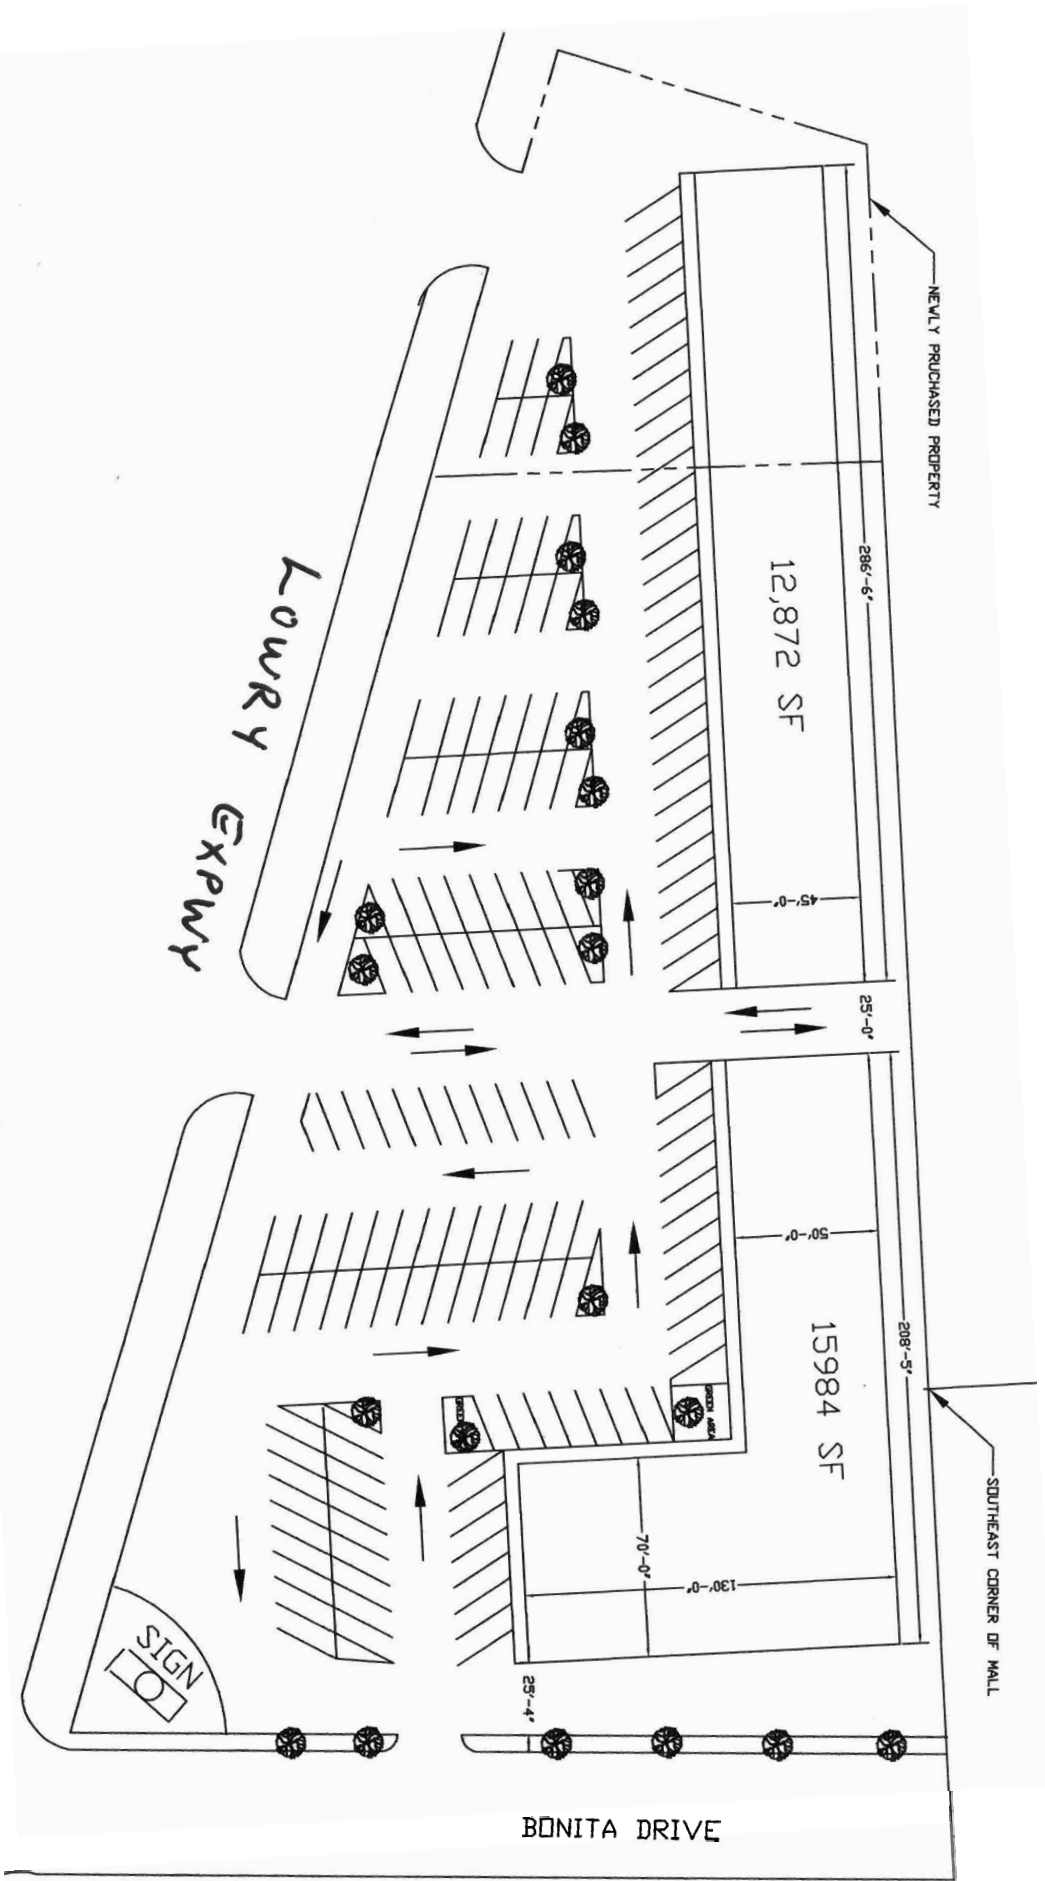

PROPOSED DEVELOPMENT

BONITA DRIVE

SAM'S CLUB

Mainland Crossing Mall

SITE

LOWRY EXPY

Bonita Drive

Uncle Bob's Storage

Image Houston-Galveston Area Council

© 2008 Tele Atlas

Pointner 29°24'08.40" N 95°00'51.83" W elev 16 ft Streaming 100% Eye

Applicant: William A. Chuoke 2502 23rd Ave N. Texas City, TX 409 945.2680

Google