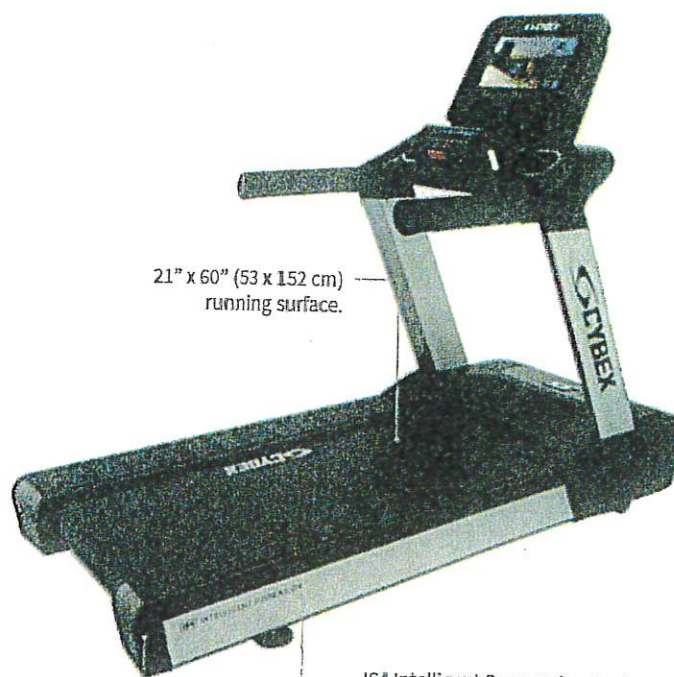

## R Series Treadmill

The R Series Treadmill combines an intuitive exerciser experience, results-driven design and an inviting modern aesthetic.

Interval Training Zone allows exercisers to easily change speed at the touch of a button.

The optional Service Wheel allows for the treadmill to be moved easily during equipment rotation and routine maintenance.

21" x 60" (53 x 152 cm)  
running surface.

9.5" (24 cm)  
step-up height.

IS4 Intelligent Suspension System matches the mechanics of running. The deck is soft upon landing, firm in the middle and rigid at toe-off.