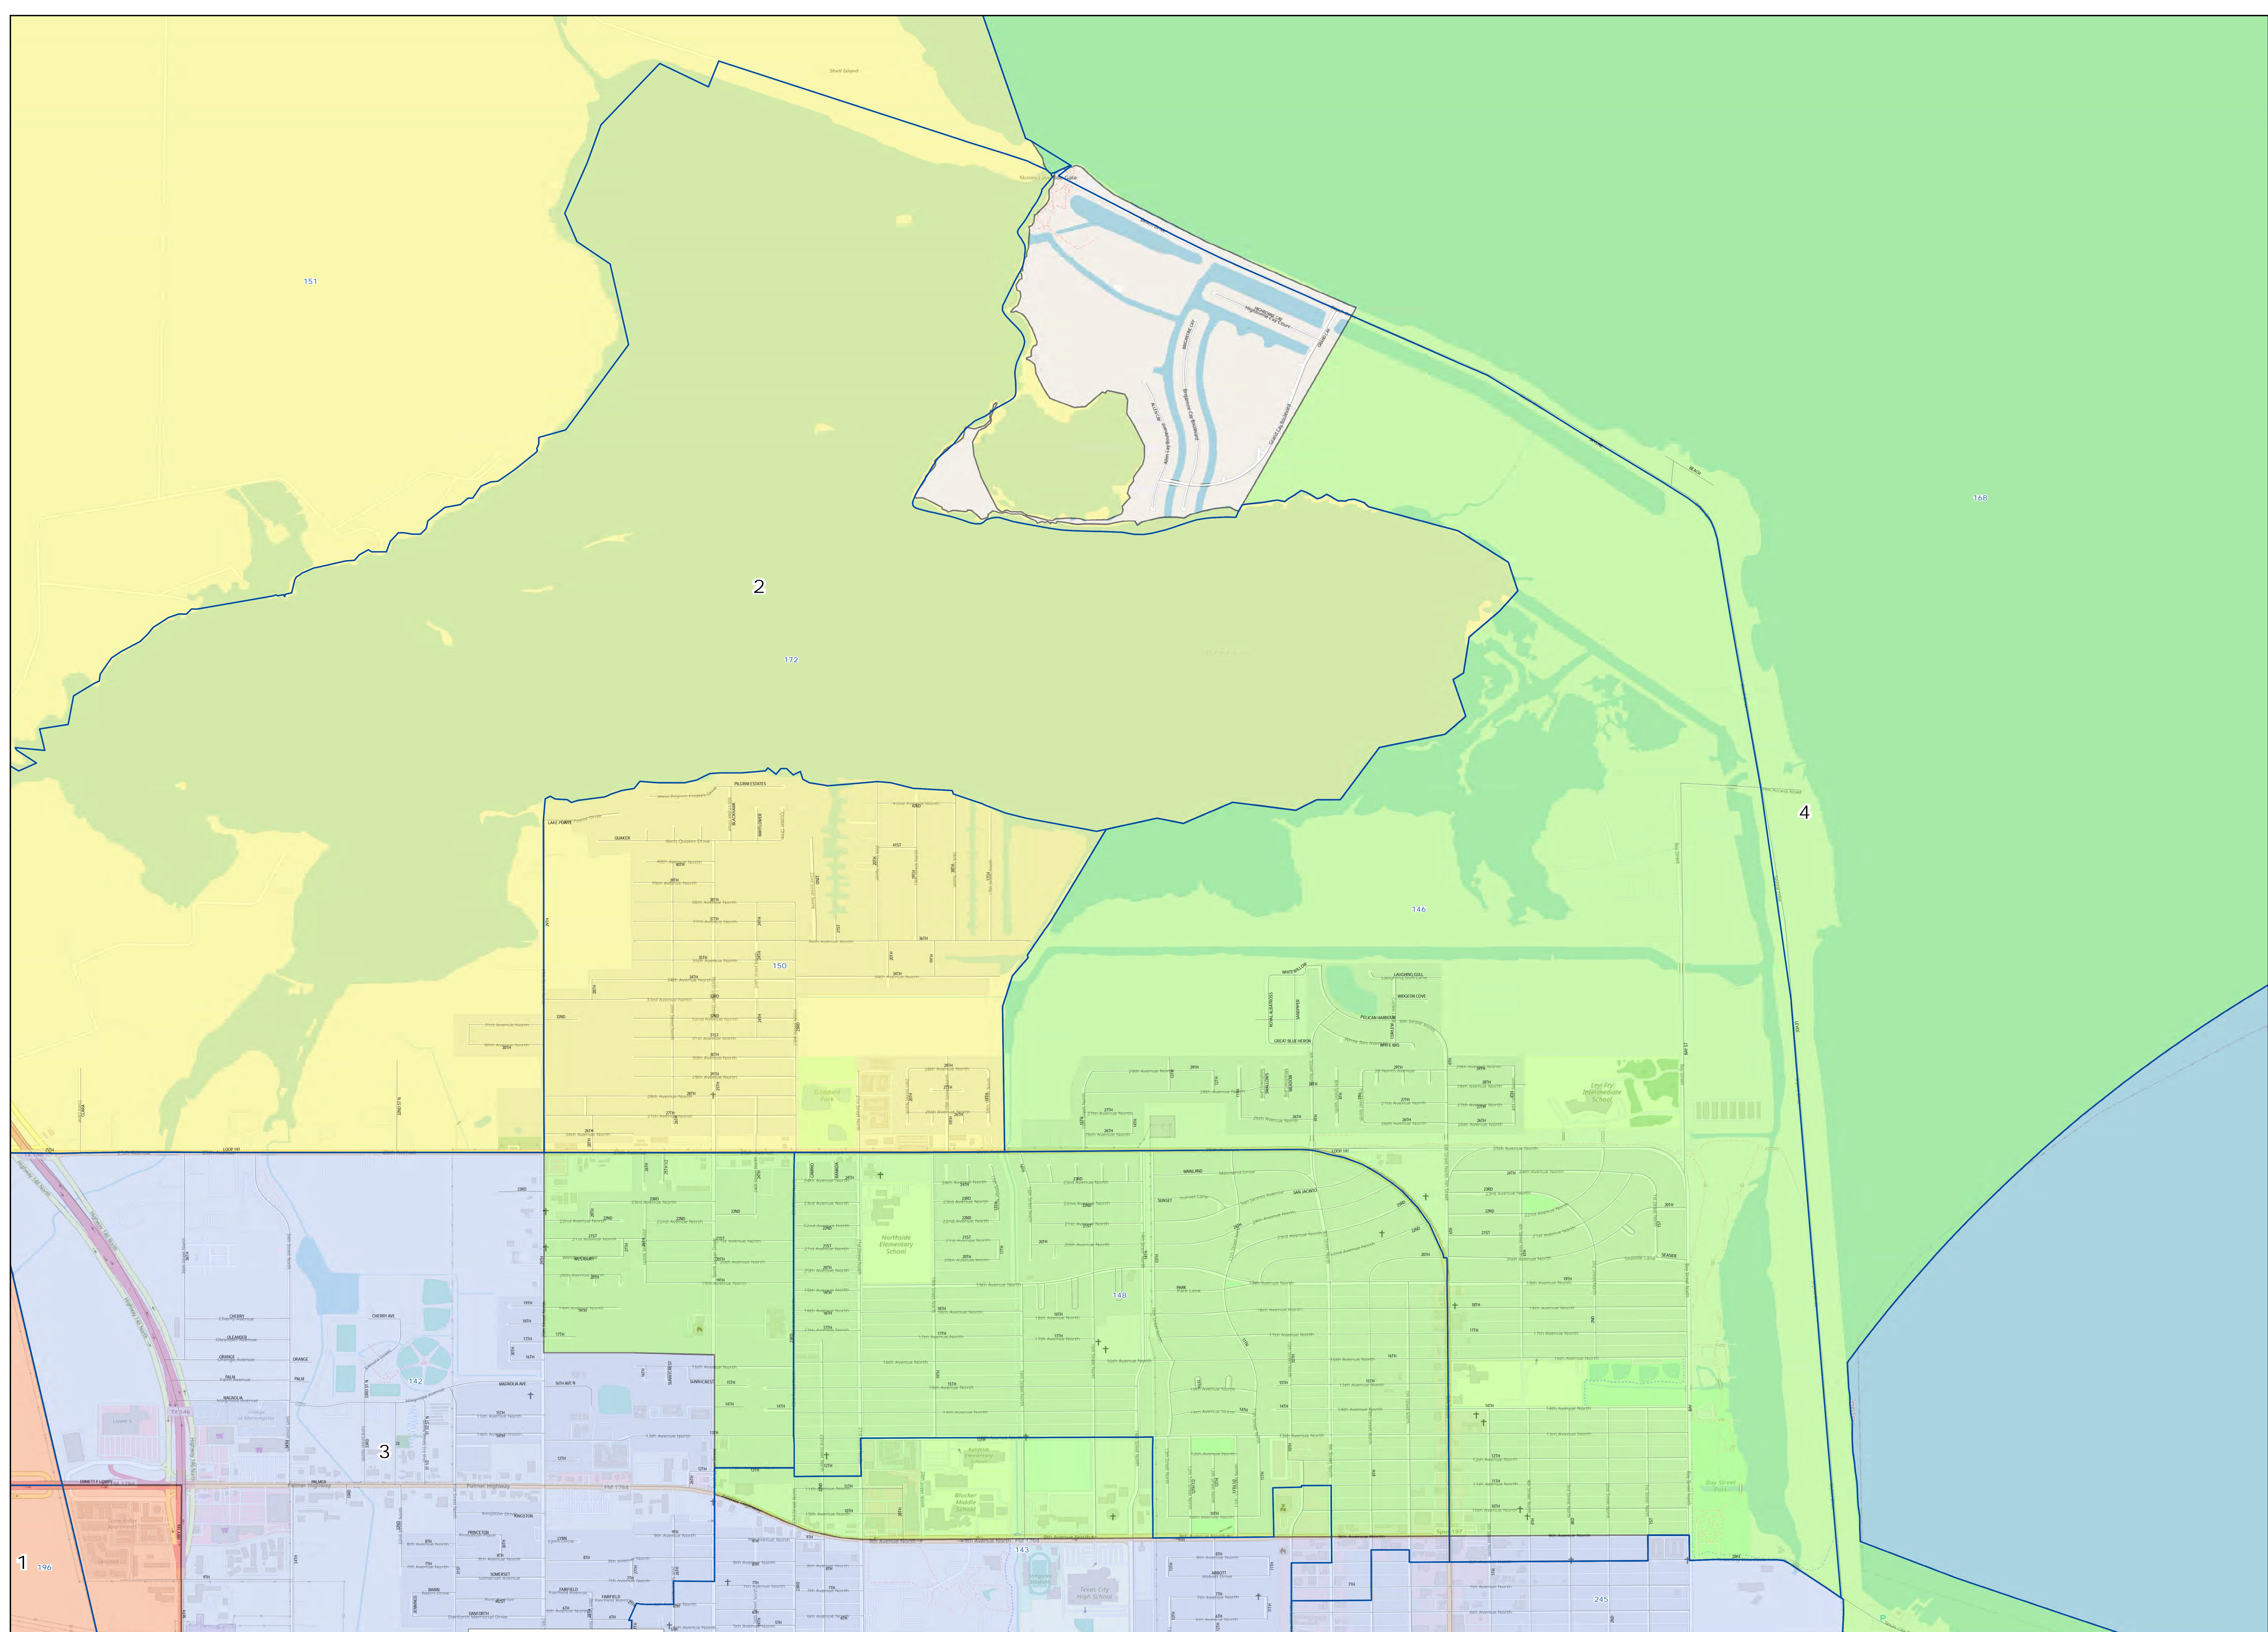

0 0.15 0.3 0.6 Miles

Created: 10/6/2022
 Updated to include new city limit boundary
 and block adjustment near Bayshore Drive

Legend

- 2022 Election Precincts
- Commissioner District**
- 1
- 2
- 3
- 4

City of Texas City

0 0.5 1 2 Miles

Created: 10/6/2022
 Updated to include new city limit boundary
 and block adjustment near Bayshore Drive

Legend

2022 Election Precincts

Commissioner District

1 2 3 4 5

City of Texas City

Commissioner Districts - Plan A

Commission District 4

© 2022 Bickerstaff Heath Delgado Acosta LLP
 Data Source: Roads, Water and other
 features obtained from the 2020
 Tiger/line files, U.S. Census Bureau
 Background Image: ESRI Open Street Map

0 0.175 0.35 0.7 Miles

Created: 10/6/2022
 Updated to include new city limit boundary
 and block adjustment near Bayshore Drive

Legend

-  2022 Election Precincts
- Commissioner District**
-  1
-  2
-  3
-  4