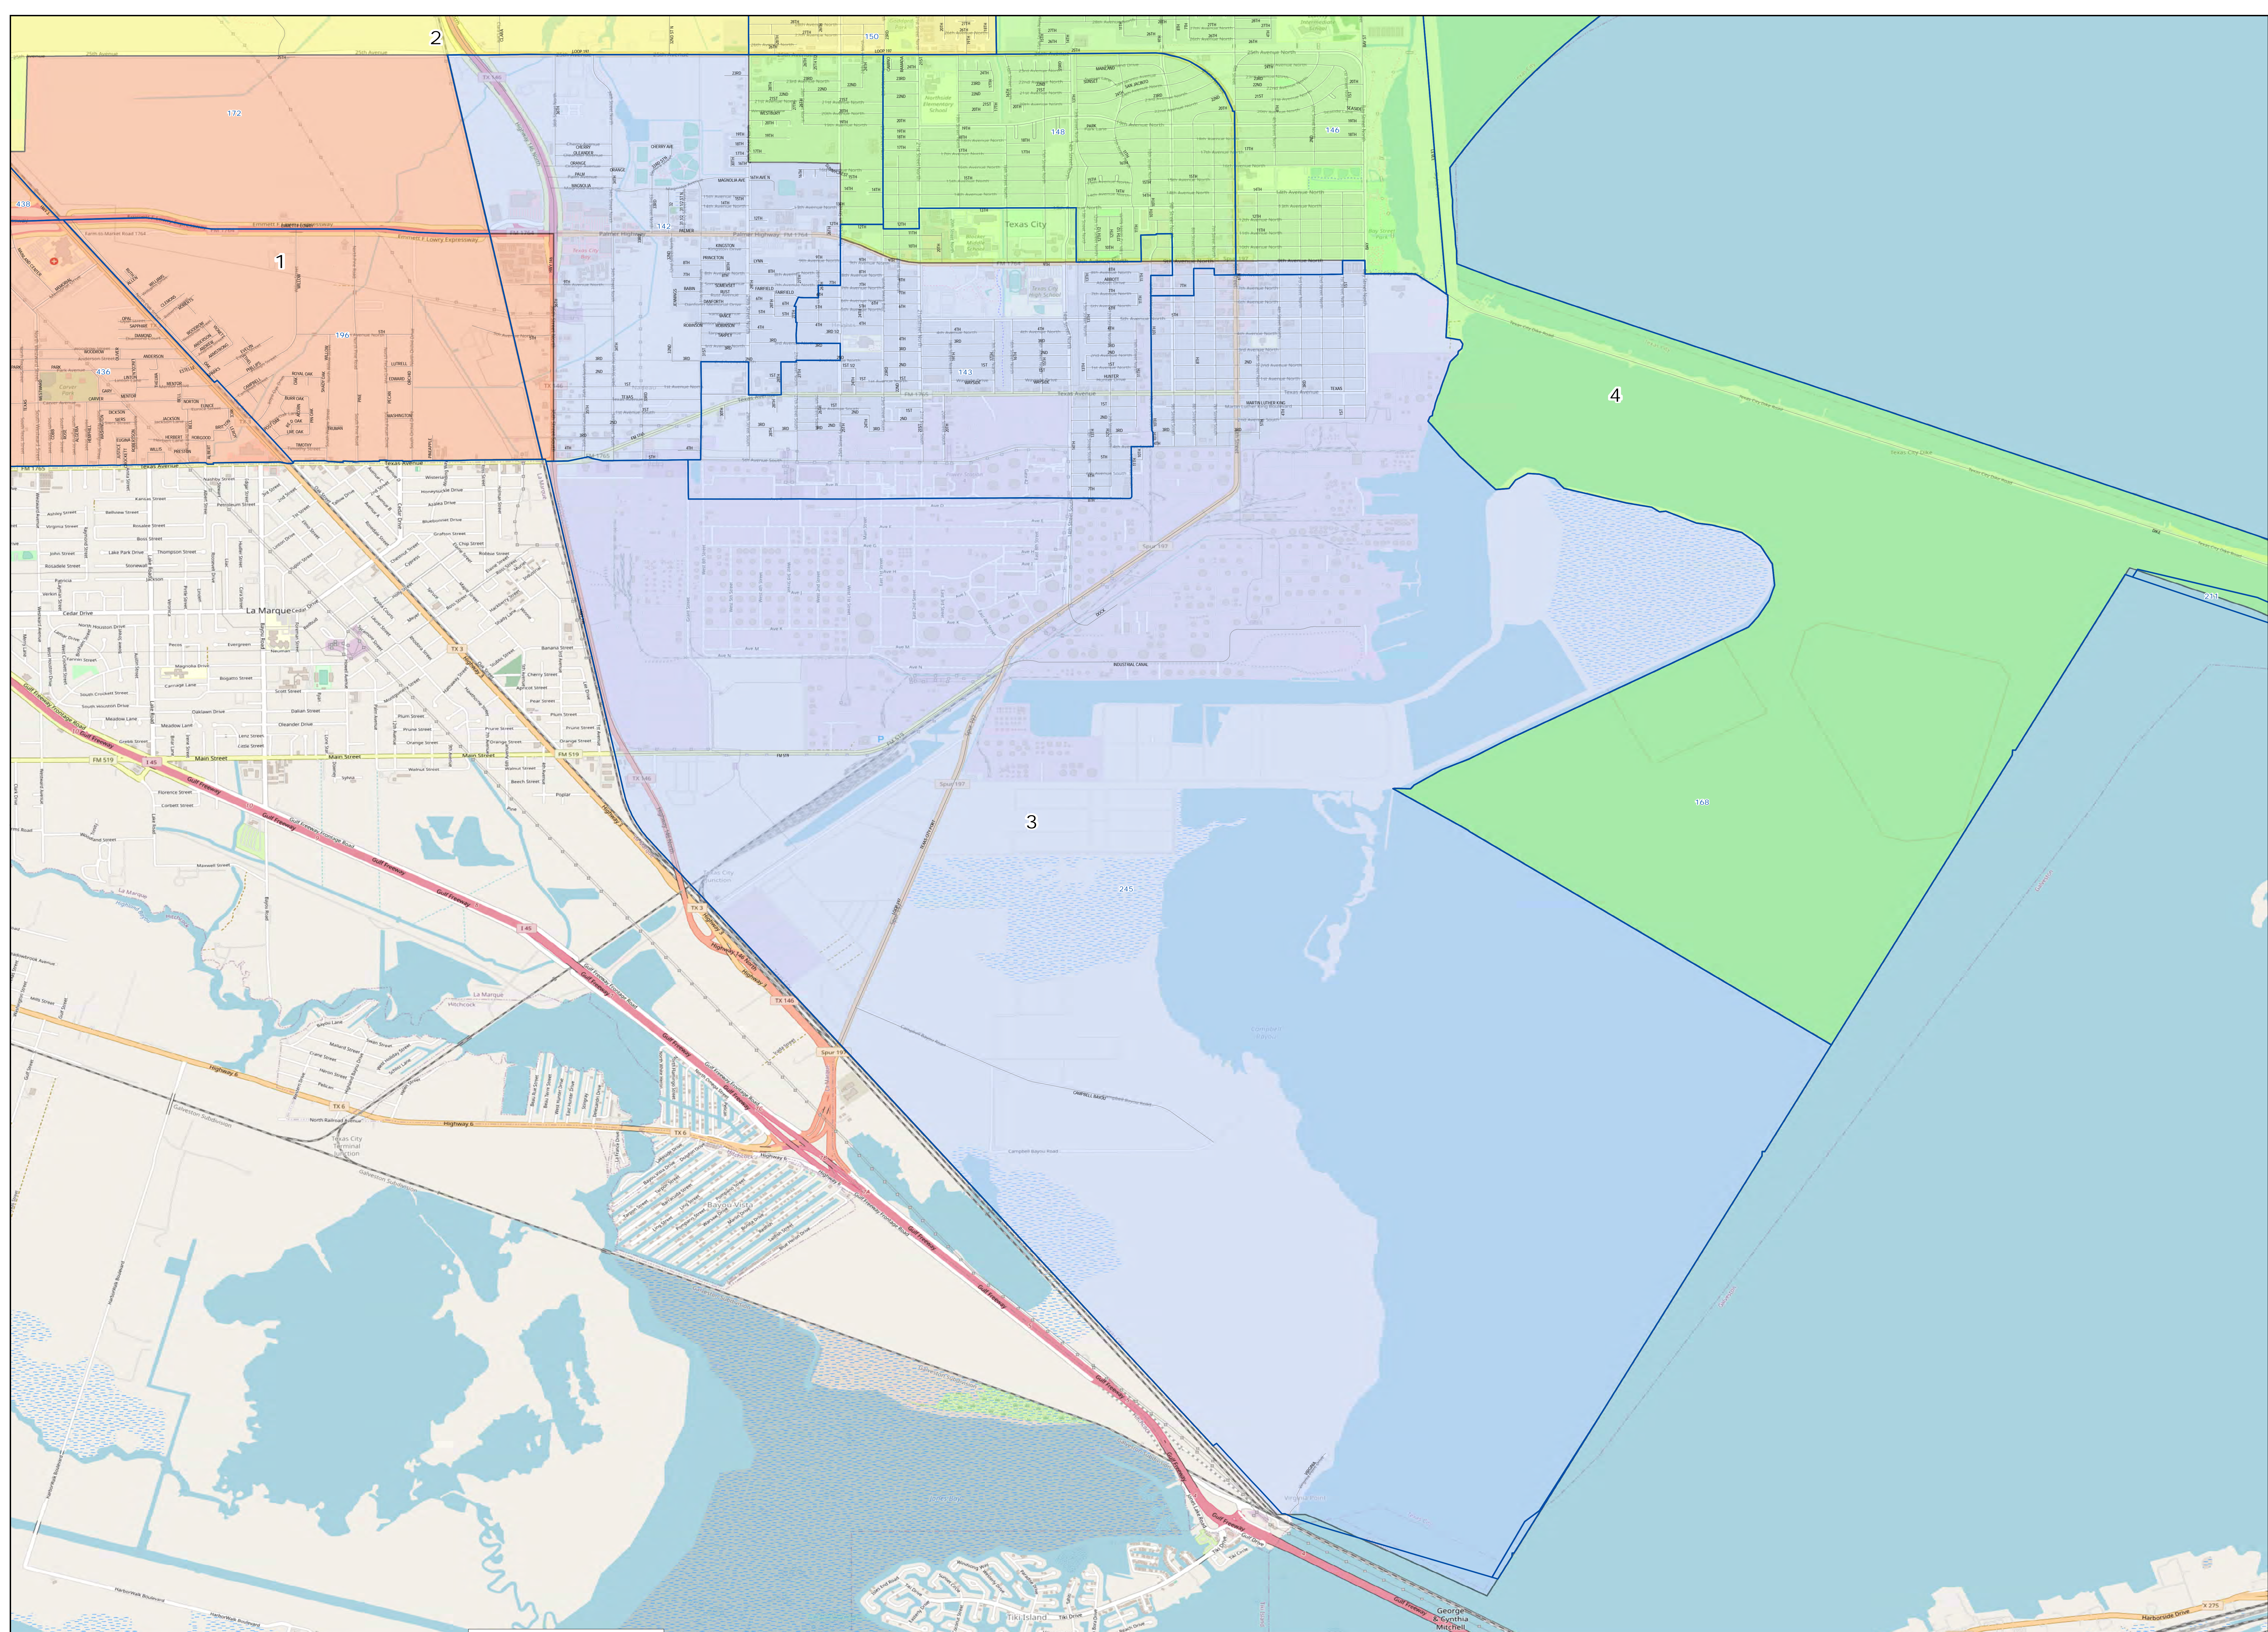

0 0.15 0.3 0.6 Miles

Created: 10/6/2022
 Updated to include new city limit boundary
 and block adjustment near Bayshore Drive

Legend

- 2022 Election Precincts
- Commissioner District**
- 1
- 2
- 3
- 4

City of Texas City

0 0.4 0.8 1.6 Miles

Created: 10/6/2022
 Updated to include new city limit boundary
 and block adjustment near Bayshore Drive

Legend

-  2022 Election Precincts
- Commissioner District**
-  1
-  2
-  3
-  4

0 0.325 0.65 1.3 Miles

Created: 10/6/2022
 Updated to include new city limit boundary
 and block adjustment near Bayshore Drive

Legend

- 2022 Election Precincts
- Commissioner District**
- 1
- 2
- 3
- 4
- 5