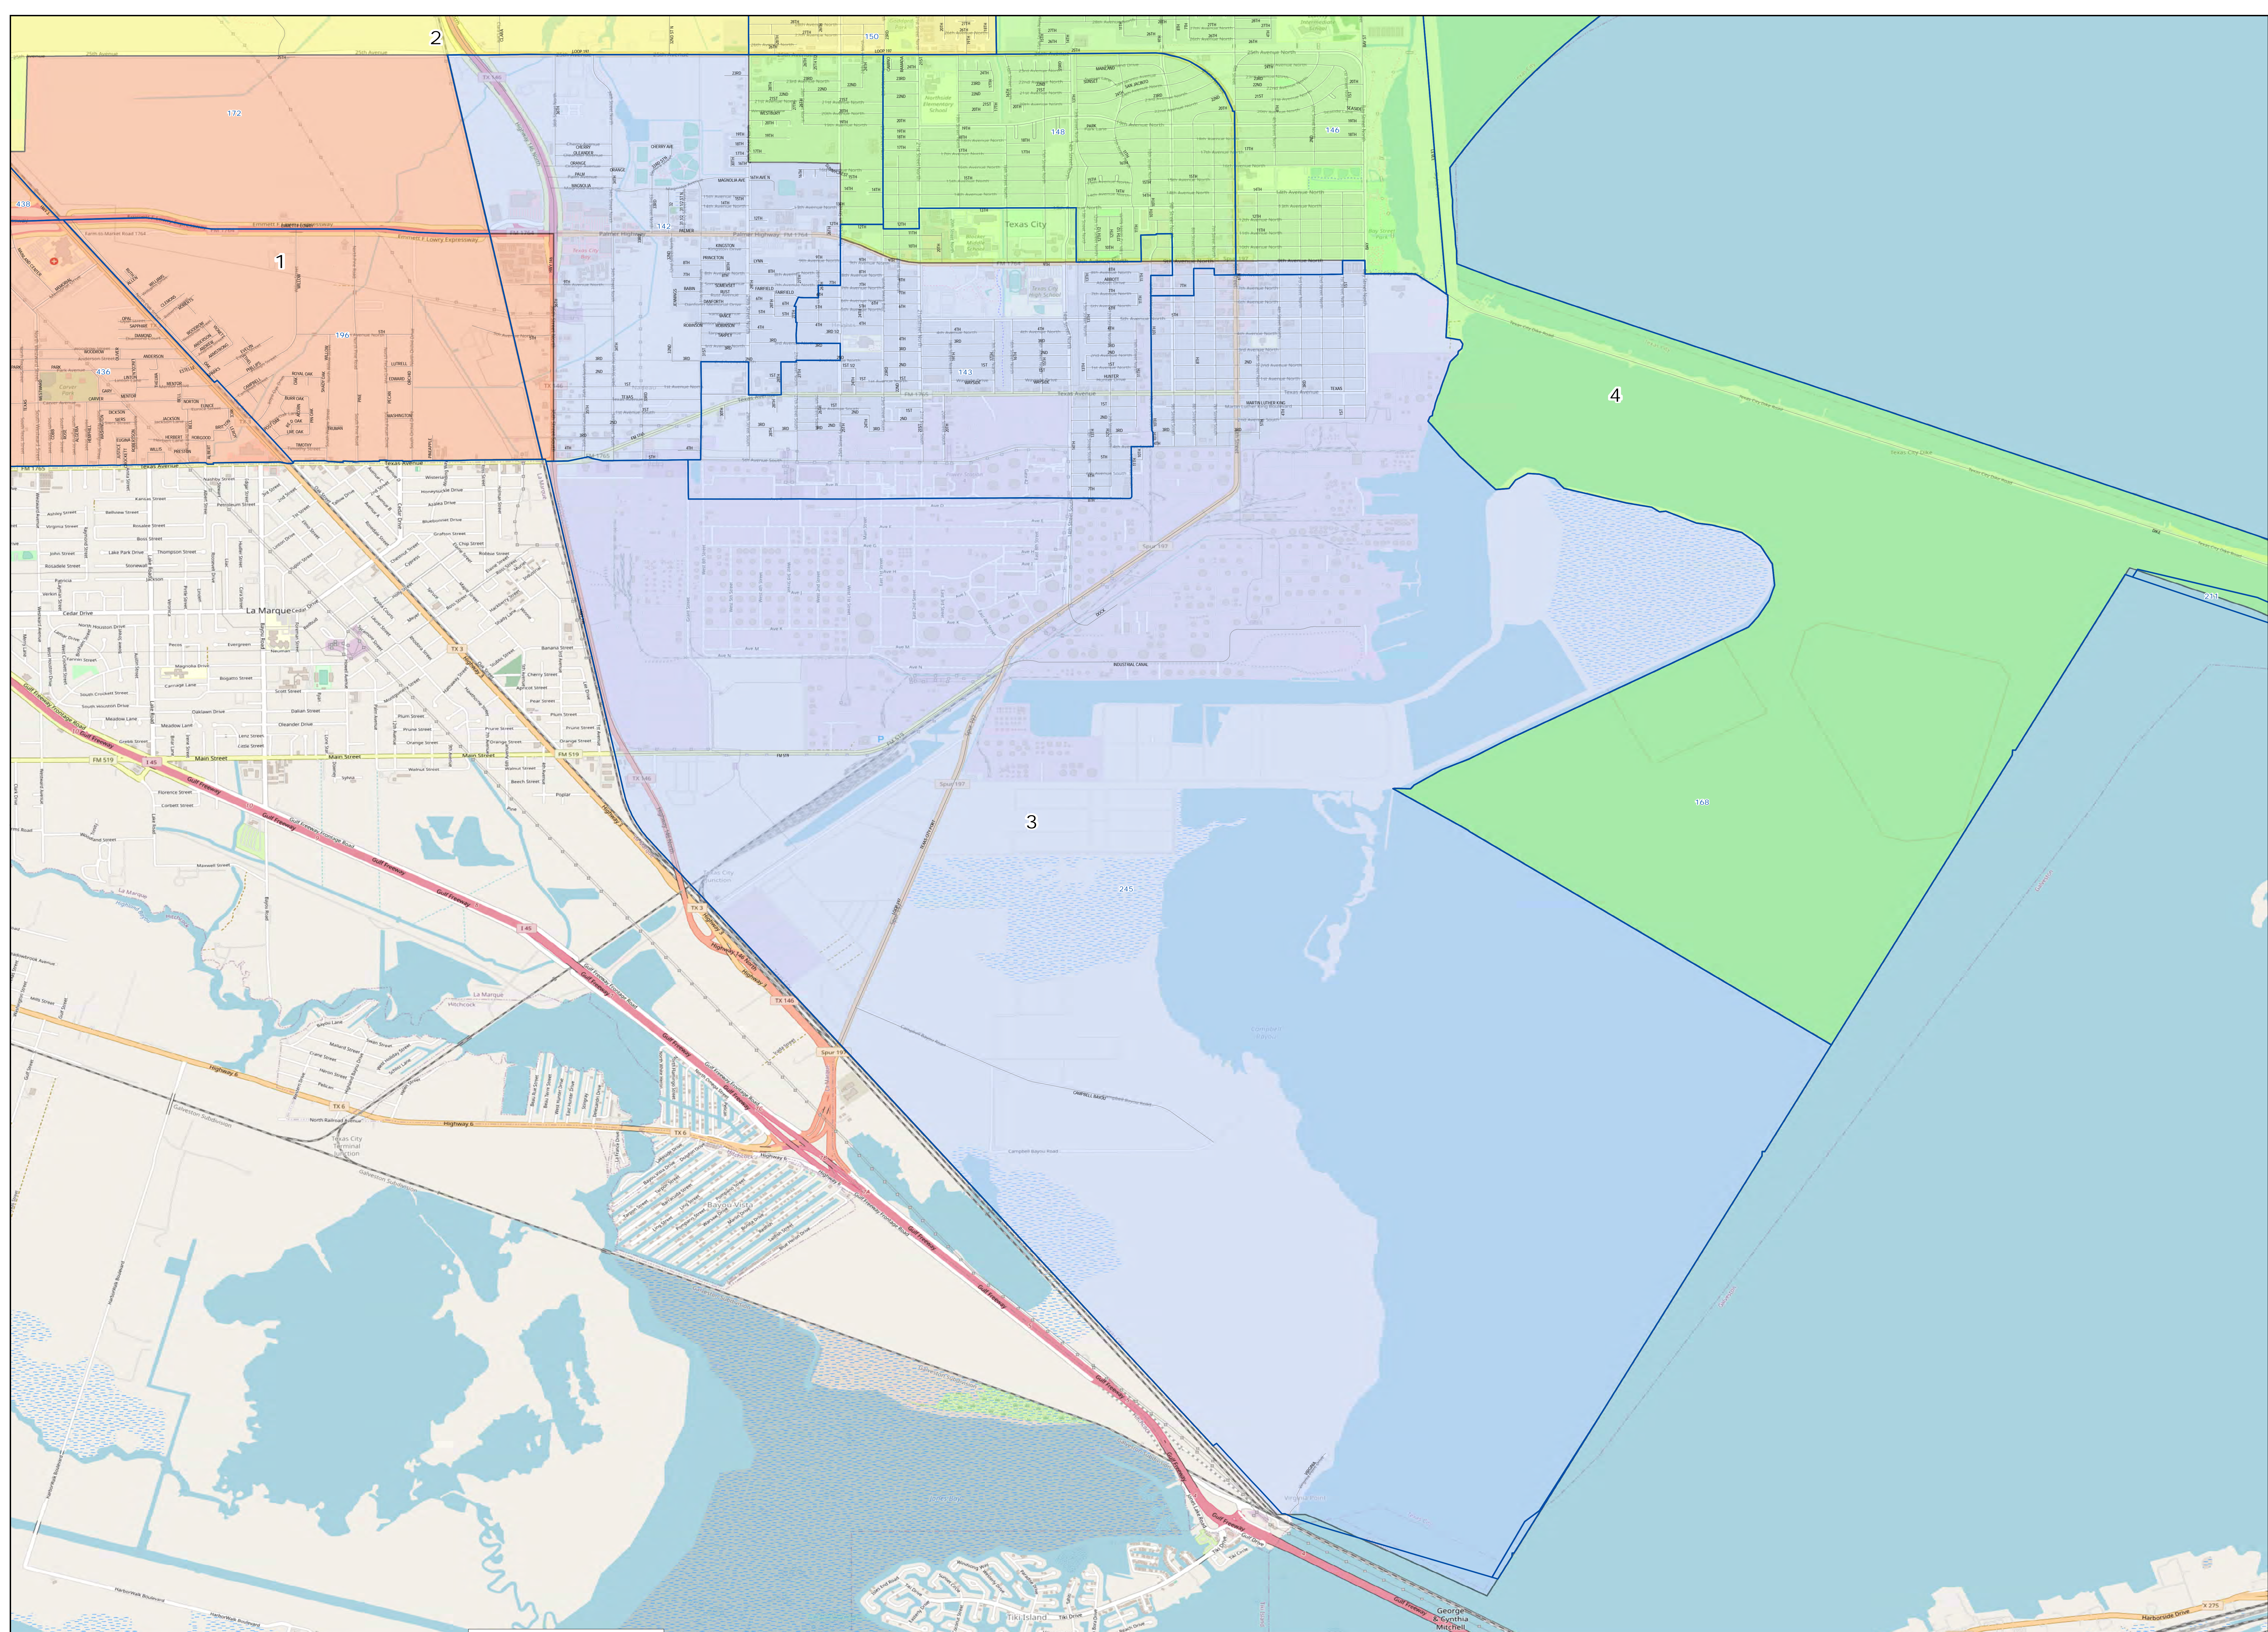

0 0.325 0.65 1.3 Miles

Created: 10/6/2022
Updated to include new city limit boundary
and block adjustment near Bayshore Drive

Legend

- 2022 Election Precincts
- **Commissioner District**
- 1
- 2
- 3
- 4

City of Texas City

Commissioner Districts - Plan A

Commission District 3

© 2022 Bickerstaff Heath Delgado Acosta LLP
Data Source: Roads, Water and other
features obtained from the 2020
Tiger/line files, U.S. Census Bureau
Background Image: ESRI Open Street Map