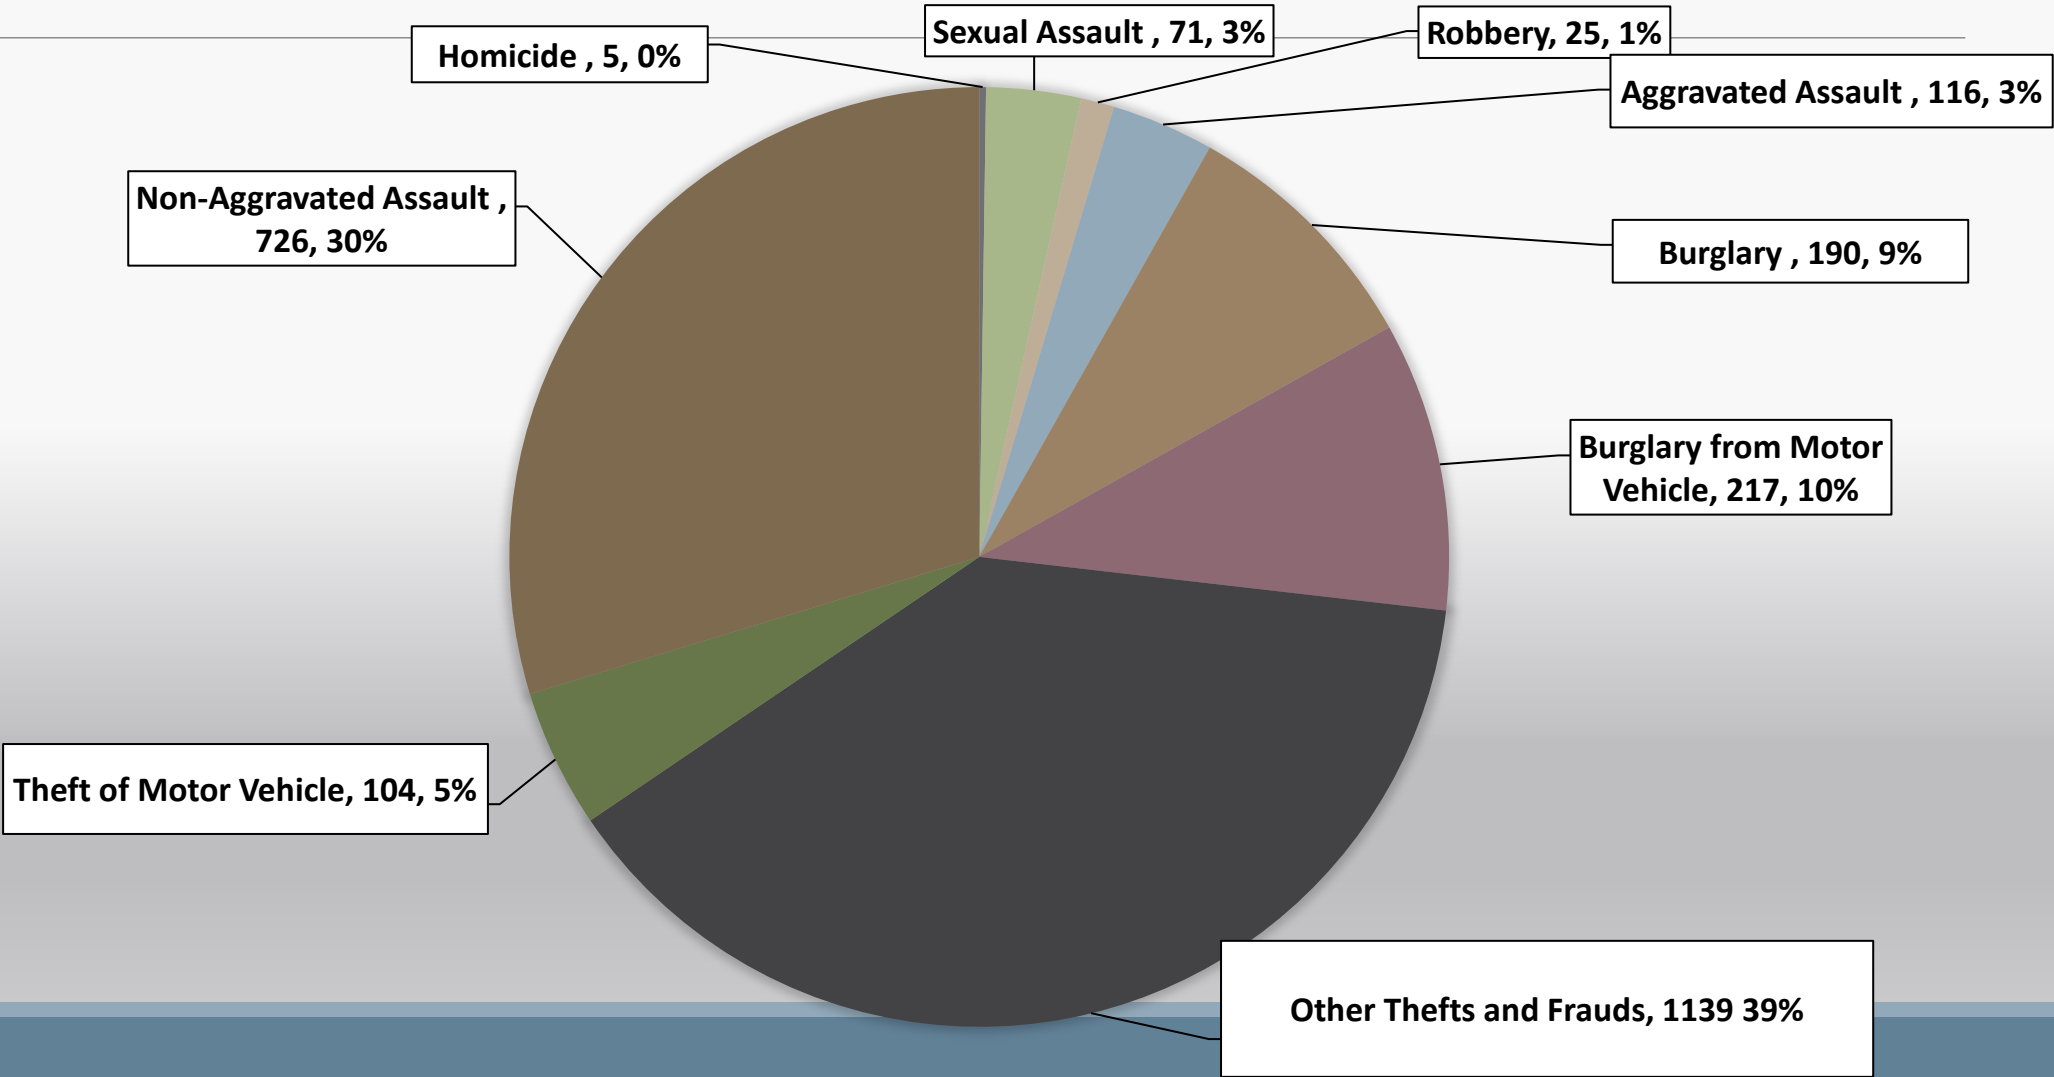

Texas City Police Department

2022 Annual Charts & Graphs

Texas City Police Department Crimes Stats

The information being presented was collected during 2022. This information was collected over the year by the National Incident-Based Reporting System, known as "NIBRS", which is an incident-based reporting system in which law enforcement collects data on each crime occurrence within their jurisdiction.

Total Crimes 2019-2022

2022 Calls for Service 57,134 Total

2022 Crimes

Violent Crime Comparison

Homicides 2019-2022

Robbery 2019-2022

Sexual Assault 2019-2022

Assault (Aggravated and Simple) 2019-2022

Burglary 2019-2022

Burglary of Motor Vehicles 2019-2022

Other Theft 2019-2022

(Includes frauds and forgery)

Theft of Motor Vehicle 2019-2022

Questions?