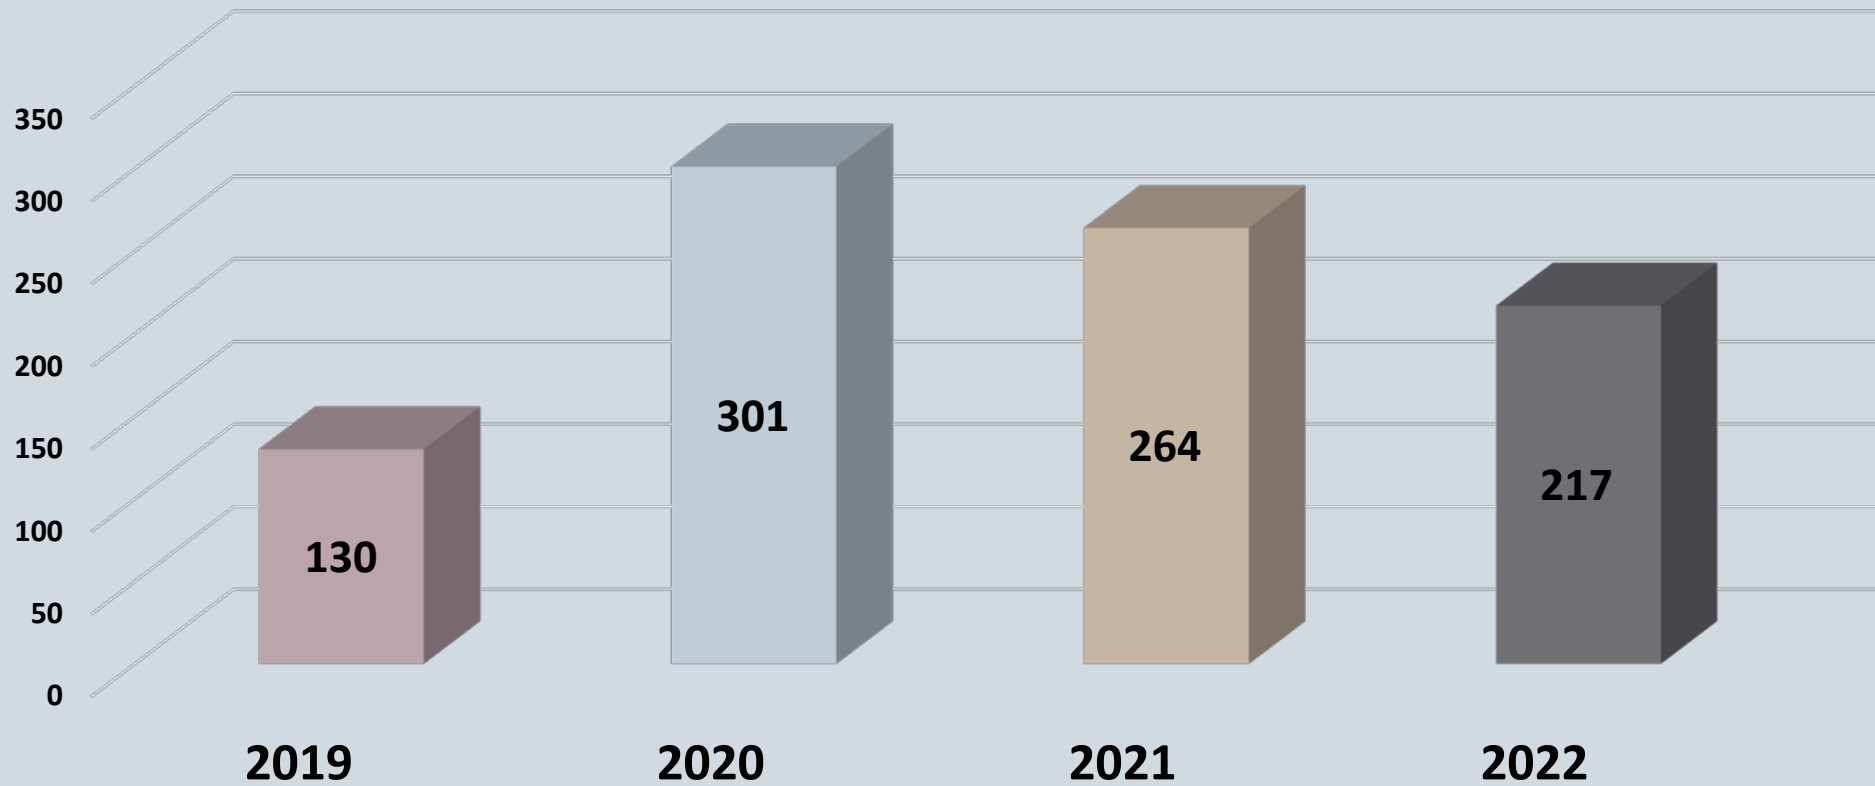

Burglary of Motor Vehicles 2019-2022