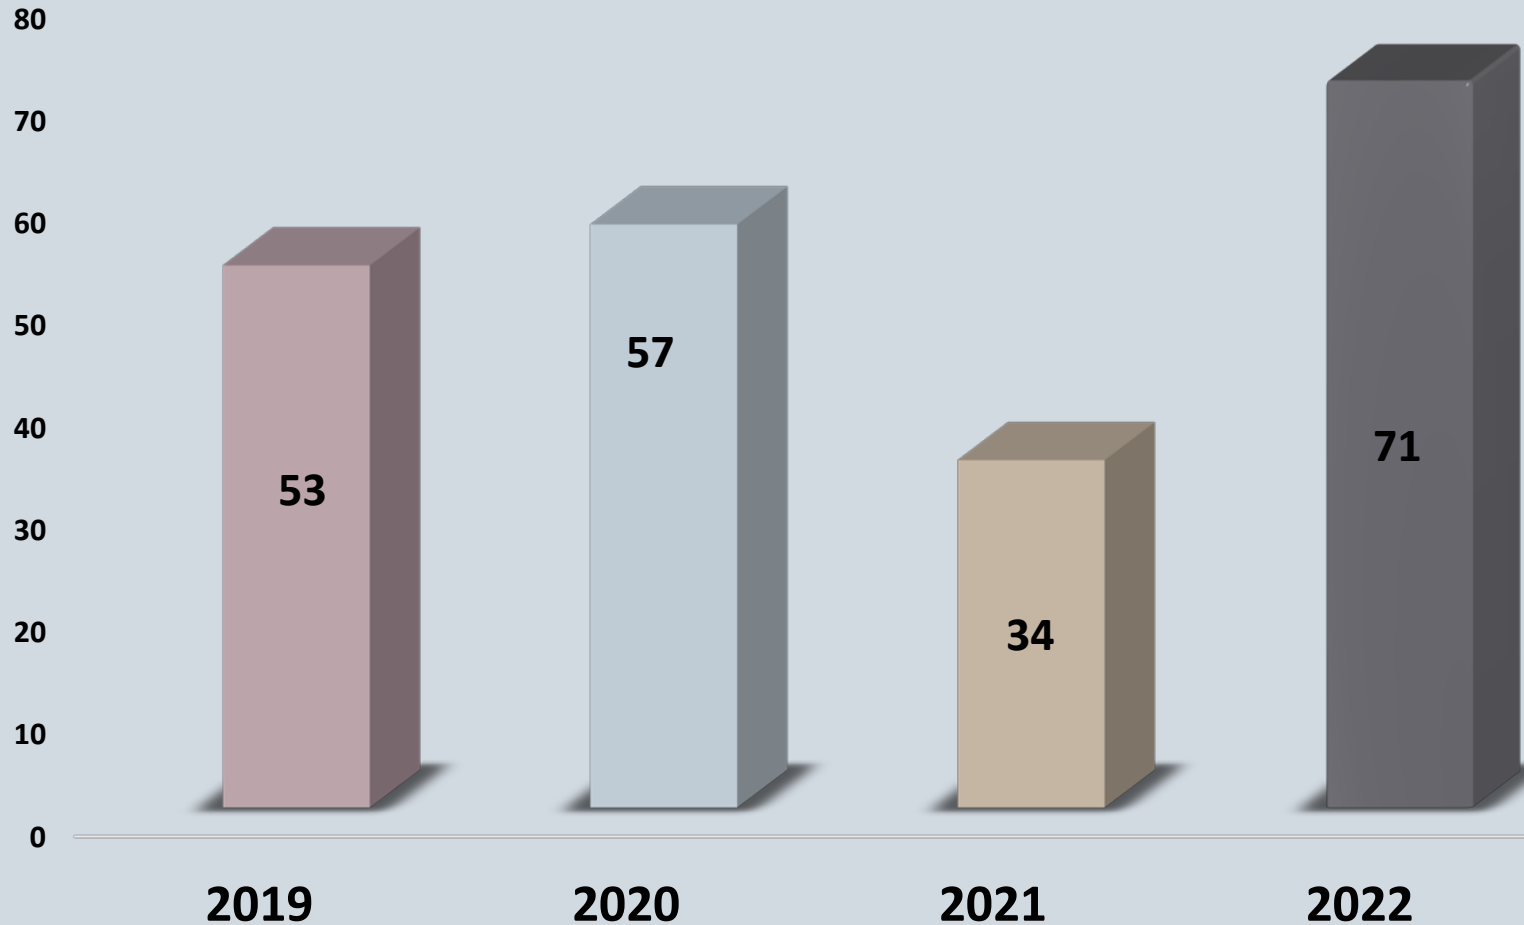

Texas City Police Department

2022 Annual Charts & Graphs

Texas City Police Department Crimes Stats

The information being presented was collected during 2022. This information was collected over the year by the National Incident-Based Reporting System, known as "NIBRS", which is an incident-based reporting system in which law enforcement collects data on each crime occurrence within their jurisdiction.

Total Crimes 2019-2022

2022 Calls for Service 57,134 Total

2022 Crimes

Violent Crime Comparison

Homicides 2019-2022

Robbery 2019-2022

Sexual Assault 2019-2022

Assault (Aggravated and Simple) 2019-2022