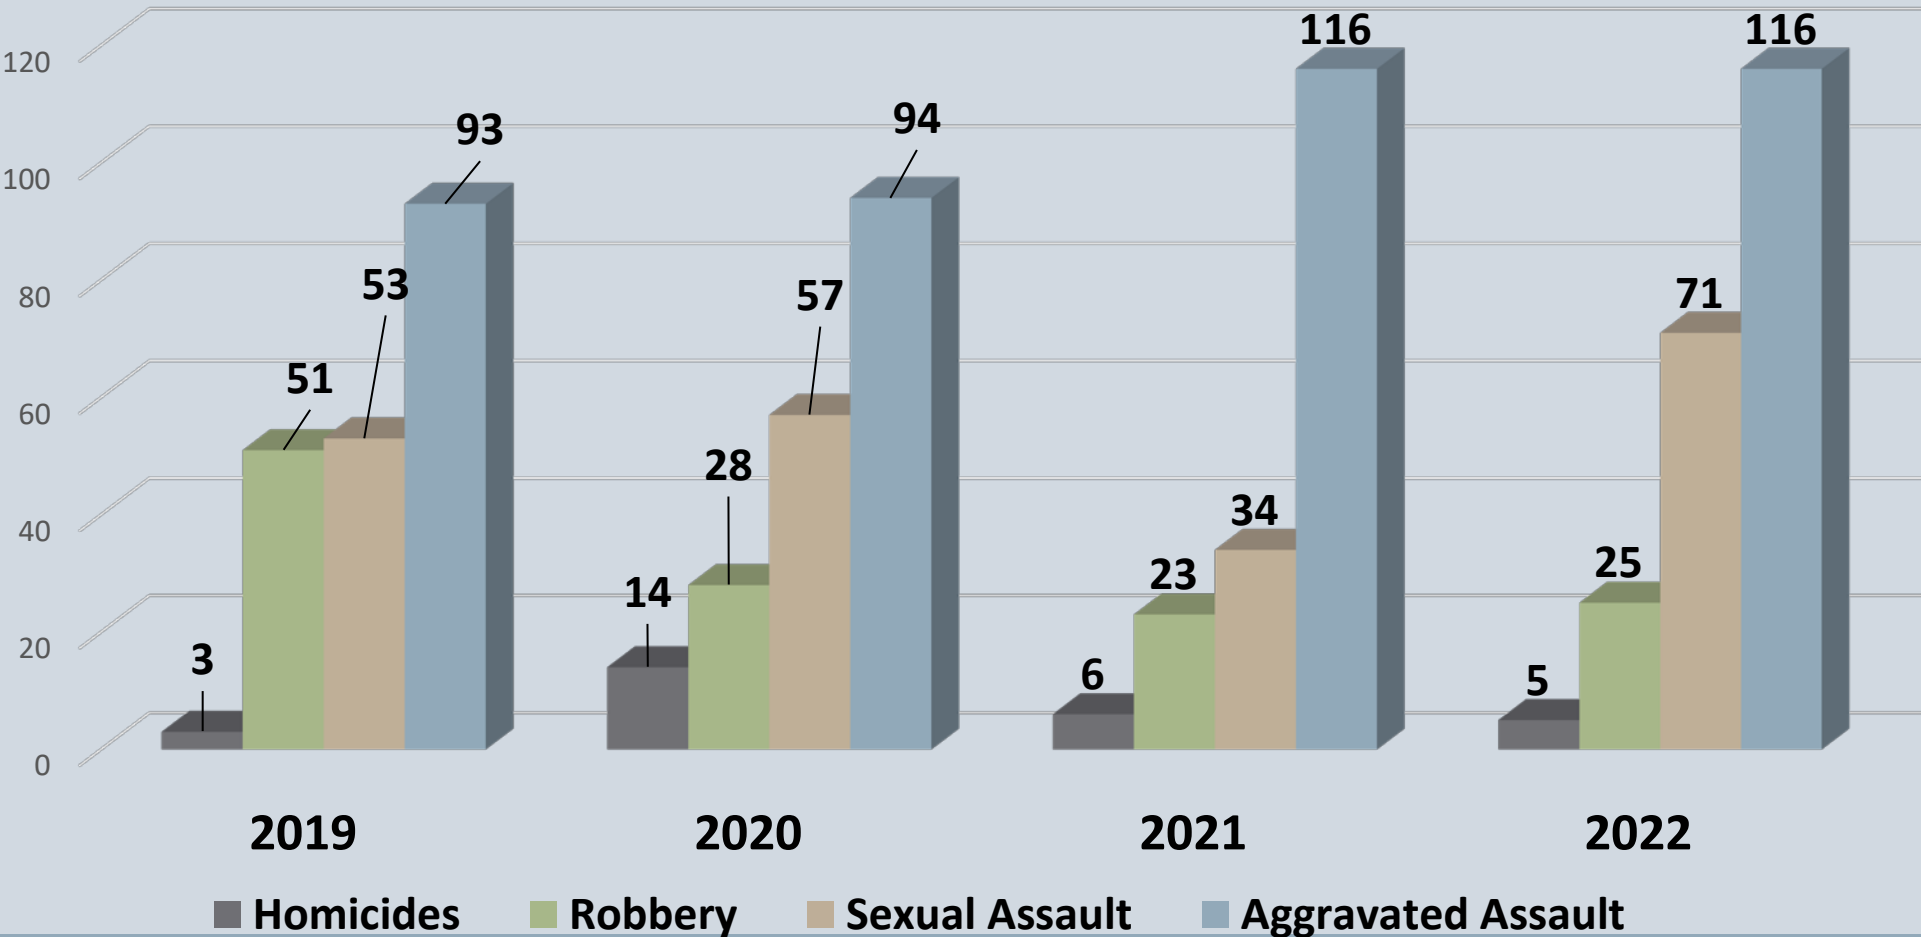

Texas City Police Department

2022 Annual Charts & Graphs

Texas City Police Department Crimes Stats

The information being presented was collected during 2022. This information was collected over the year by the National Incident-Based Reporting System, known as "NIBRS", which is an incident-based reporting system in which law enforcement collects data on each crime occurrence within their jurisdiction.

Total Crimes 2019-2022

2022 Calls for Service 57,134 Total

2022 Crimes

Violent Crime Comparison

Homicides 2019-2022

Robbery 2019-2022

Sexual Assault 2019-2022

Assault (Aggravated and Simple) 2019-2022