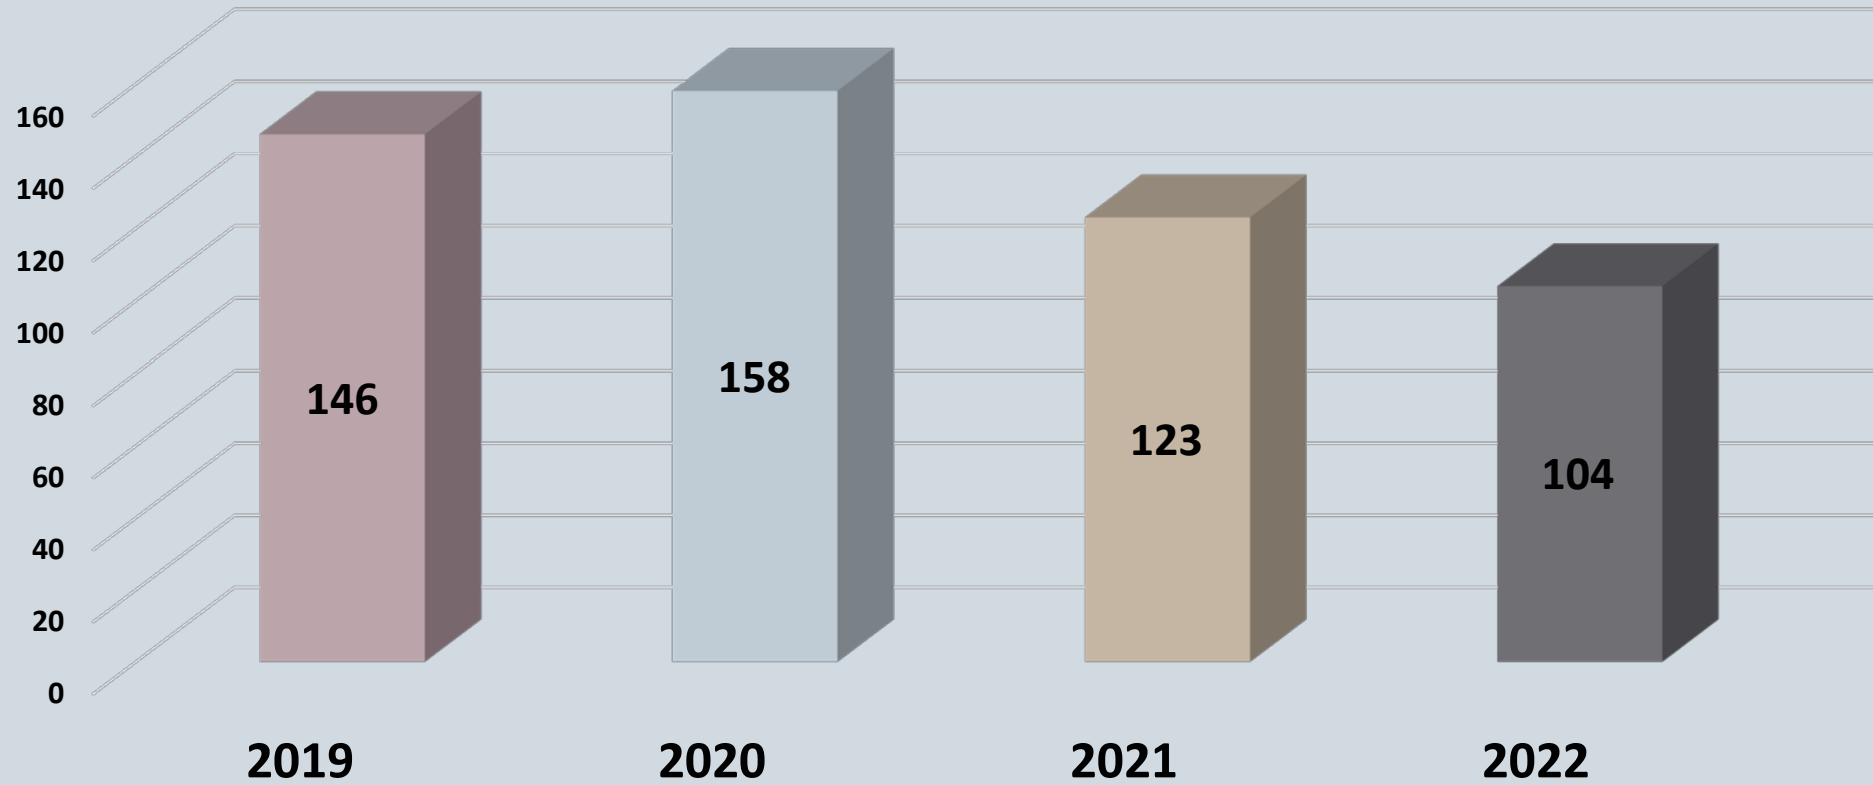

Theft of Motor Vehicle 2019-2022