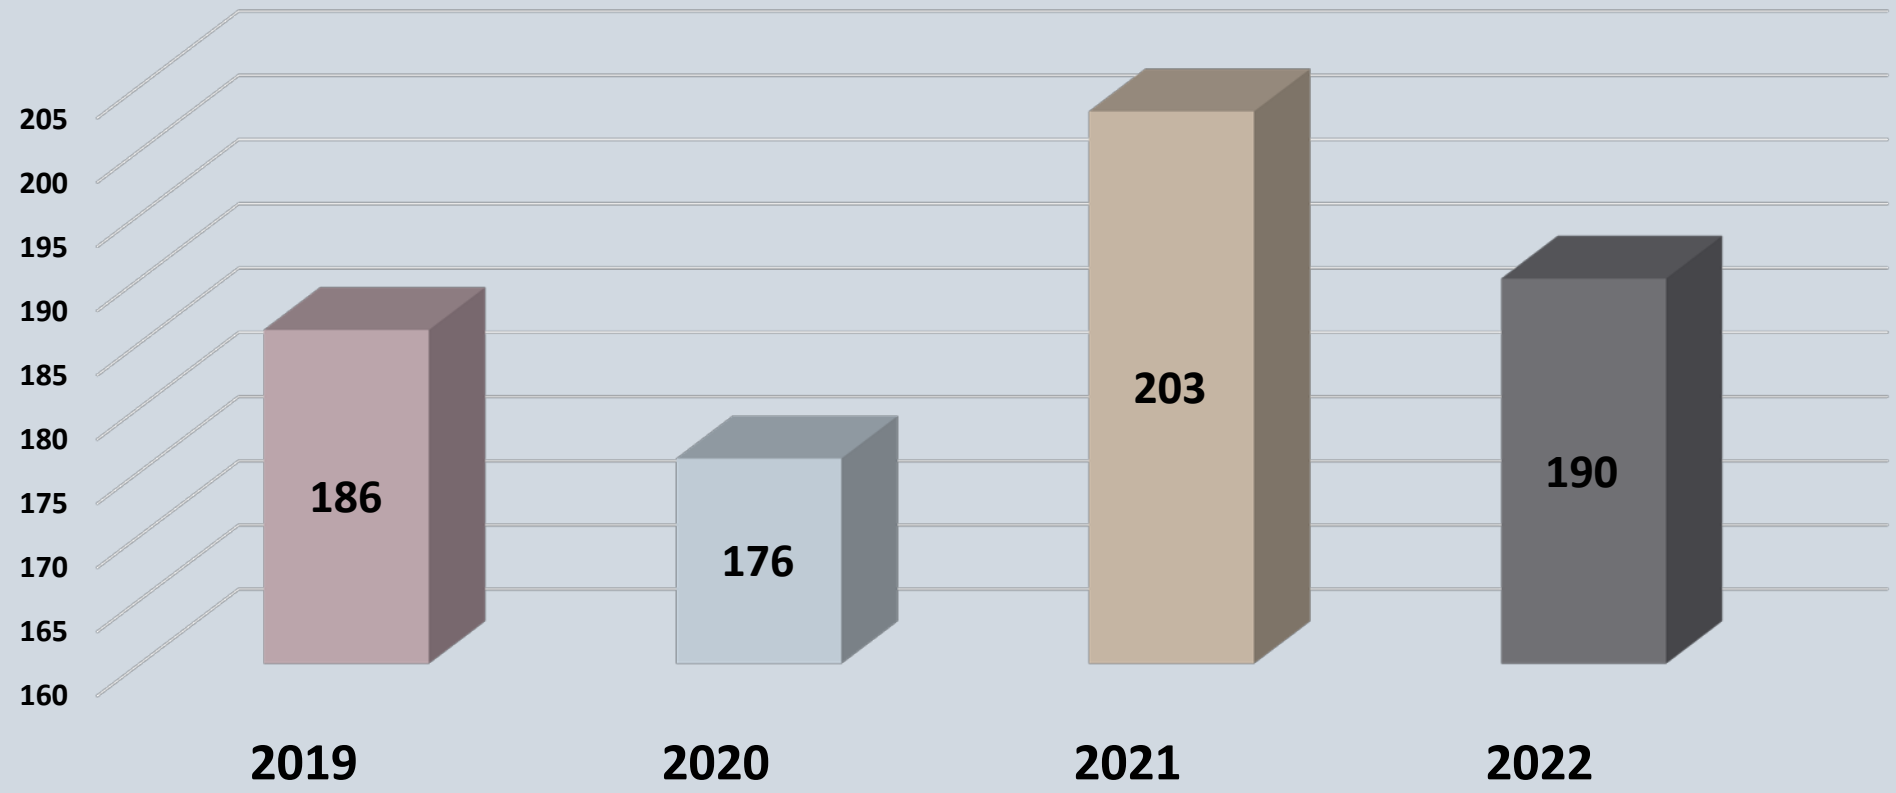

Burglary 2019-2022