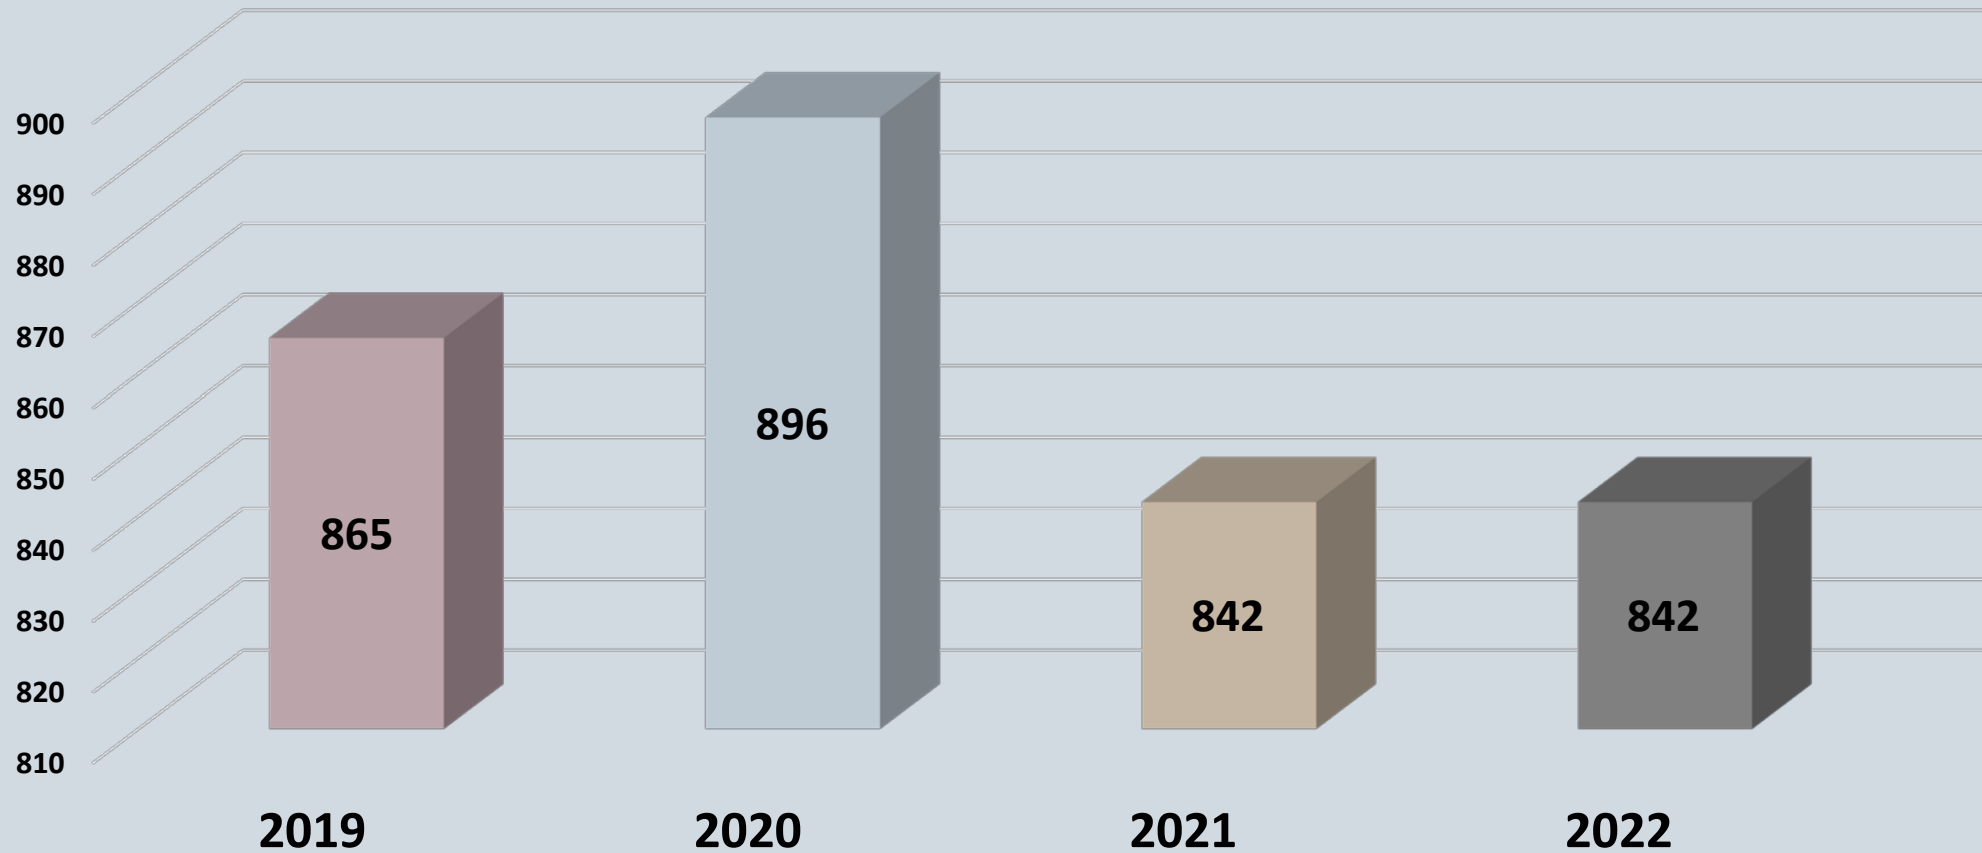

Texas City Police Department

2022 Annual Charts & Graphs

Texas City Police Department Crimes Stats

The information being presented was collected during 2022. This information was collected over the year by the National Incident-Based Reporting System, known as "NIBRS", which is an incident-based reporting system in which law enforcement collects data on each crime occurrence within their jurisdiction.

Total Crimes 2019-2022

2022 Calls for Service 57,134 Total

2022 Crimes

Violent Crime Comparison

Homicides 2019-2022

Robbery 2019-2022

Sexual Assault 2019-2022

Assault (Aggravated and Simple) 2019-2022