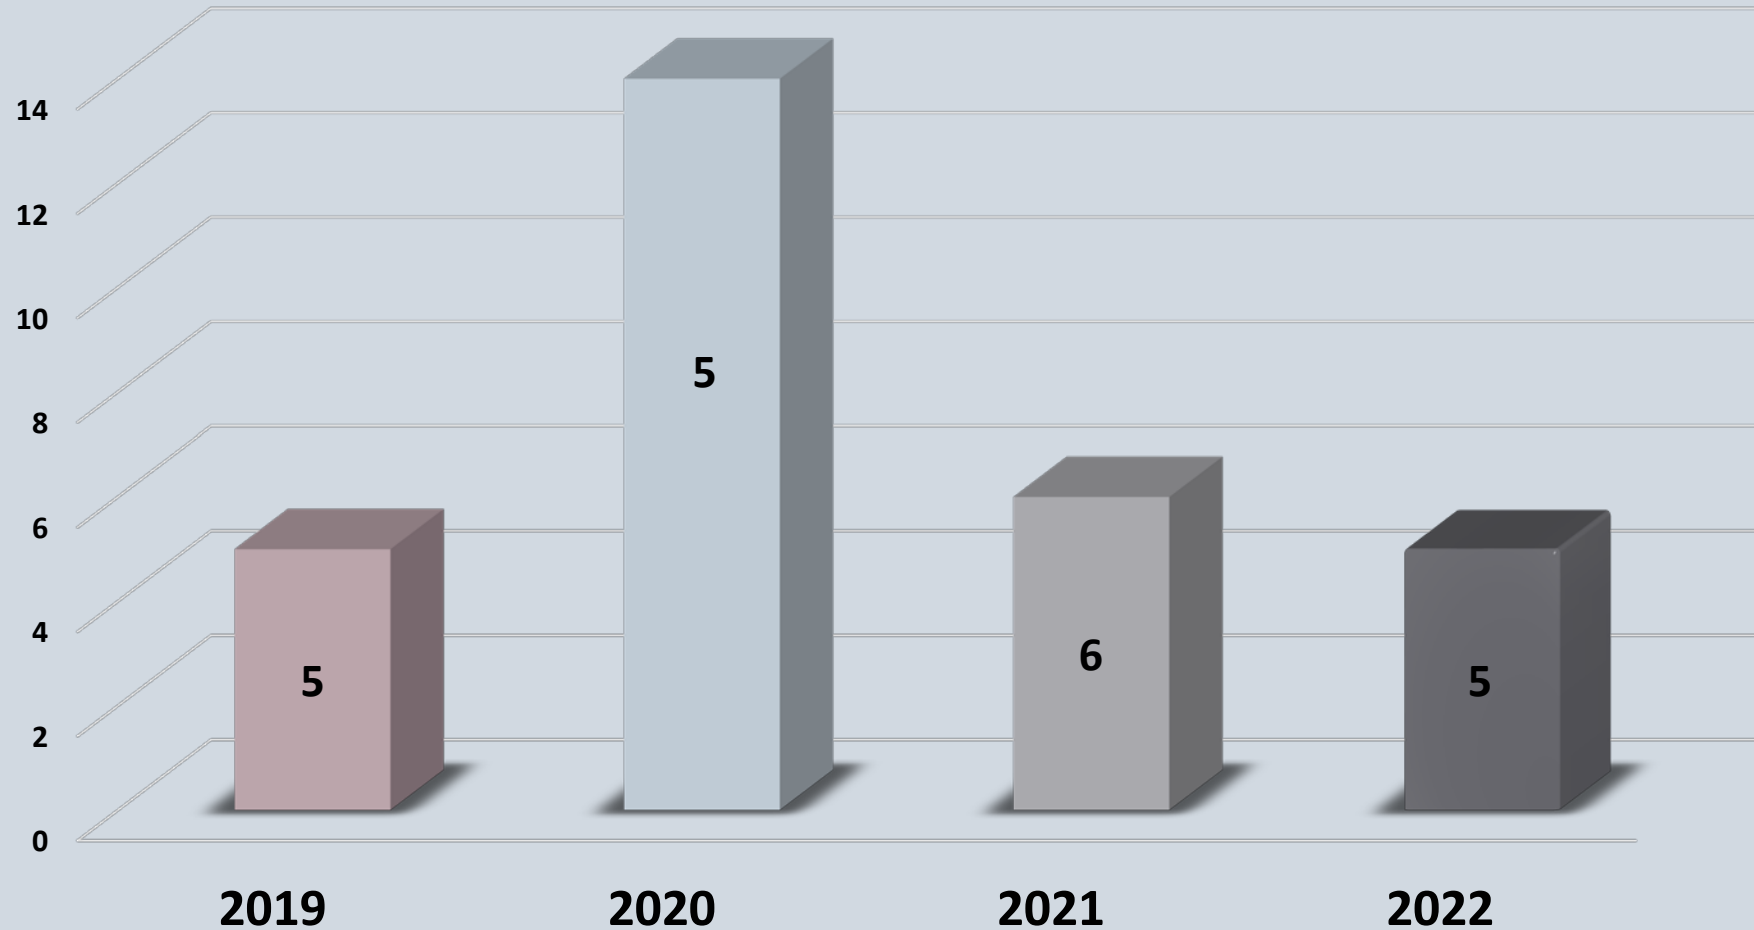

Texas City Police Department

2022 Annual Charts & Graphs

Texas City Police Department Crimes Stats

The information being presented was collected during 2022. This information was collected over the year by the National Incident-Based Reporting System, known as "NIBRS", which is an incident-based reporting system in which law enforcement collects data on each crime occurrence within their jurisdiction.

Total Crimes 2019-2022

2022 Calls for Service 57,134 Total

2022 Crimes

Violent Crime Comparison

Homicides 2019-2022

Robbery 2019-2022

Sexual Assault 2019-2022

Assault (Aggravated and Simple) 2019-2022