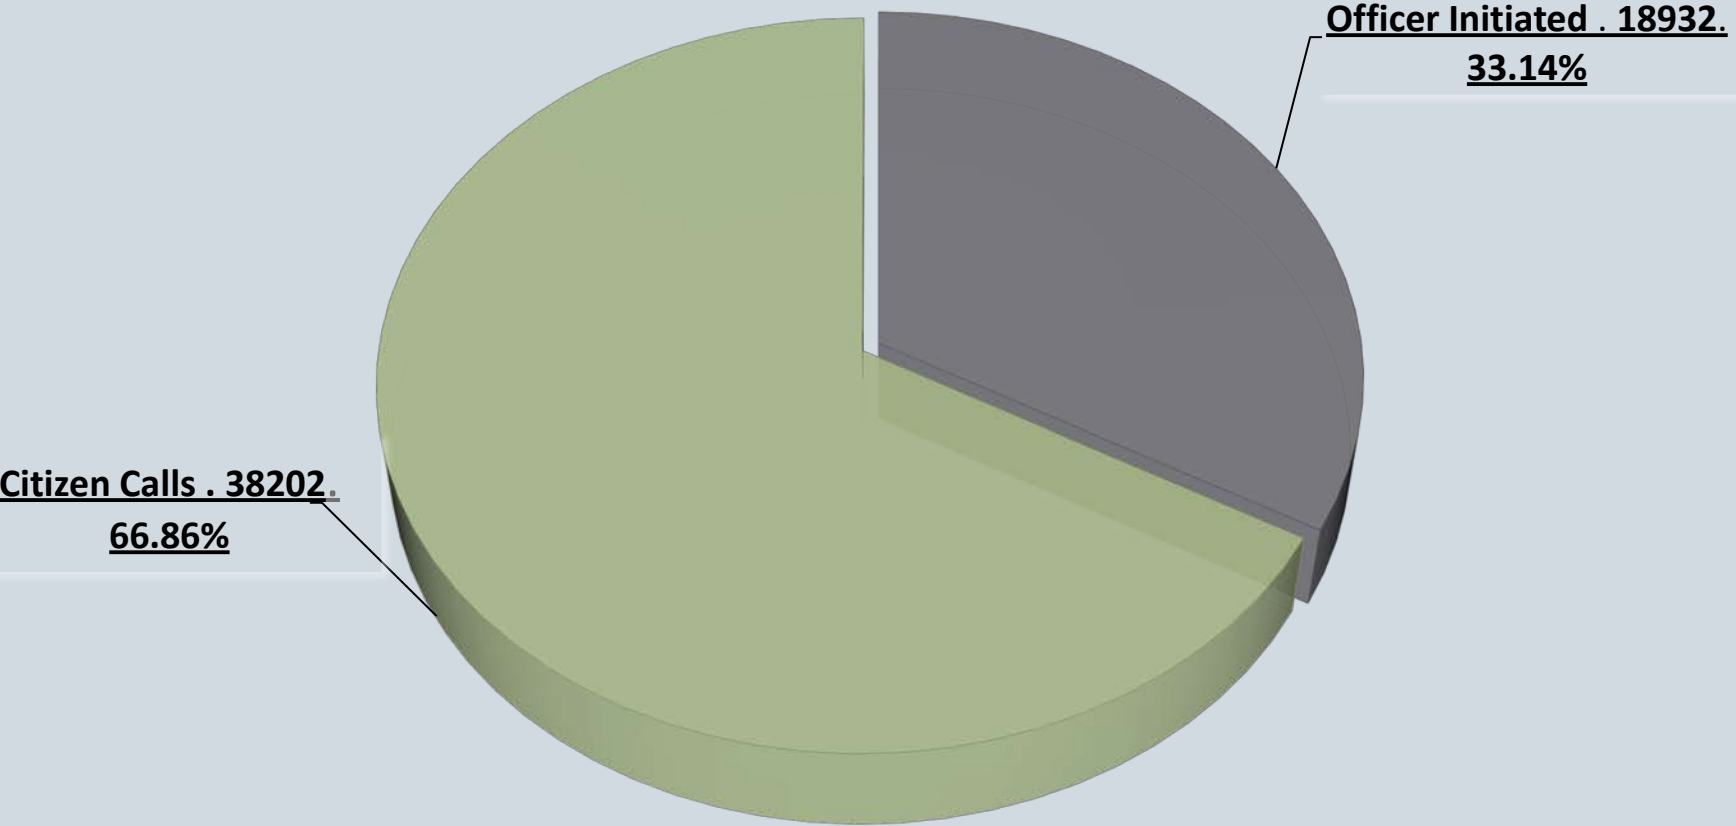

Texas City Police Department

2022 Annual Charts & Graphs

Texas City Police Department Crimes Stats

The information being presented was collected during 2022. This information was collected over the year by the National Incident-Based Reporting System, known as "NIBRS", which is an incident-based reporting system in which law enforcement collects data on each crime occurrence within their jurisdiction.

Total Crimes 2019-2022

2022 Calls for Service 57,134 Total

2022 Crimes

Violent Crime Comparison

Homicides 2019-2022

Robbery 2019-2022

Sexual Assault 2019-2022

Assault (Aggravated and Simple) 2019-2022