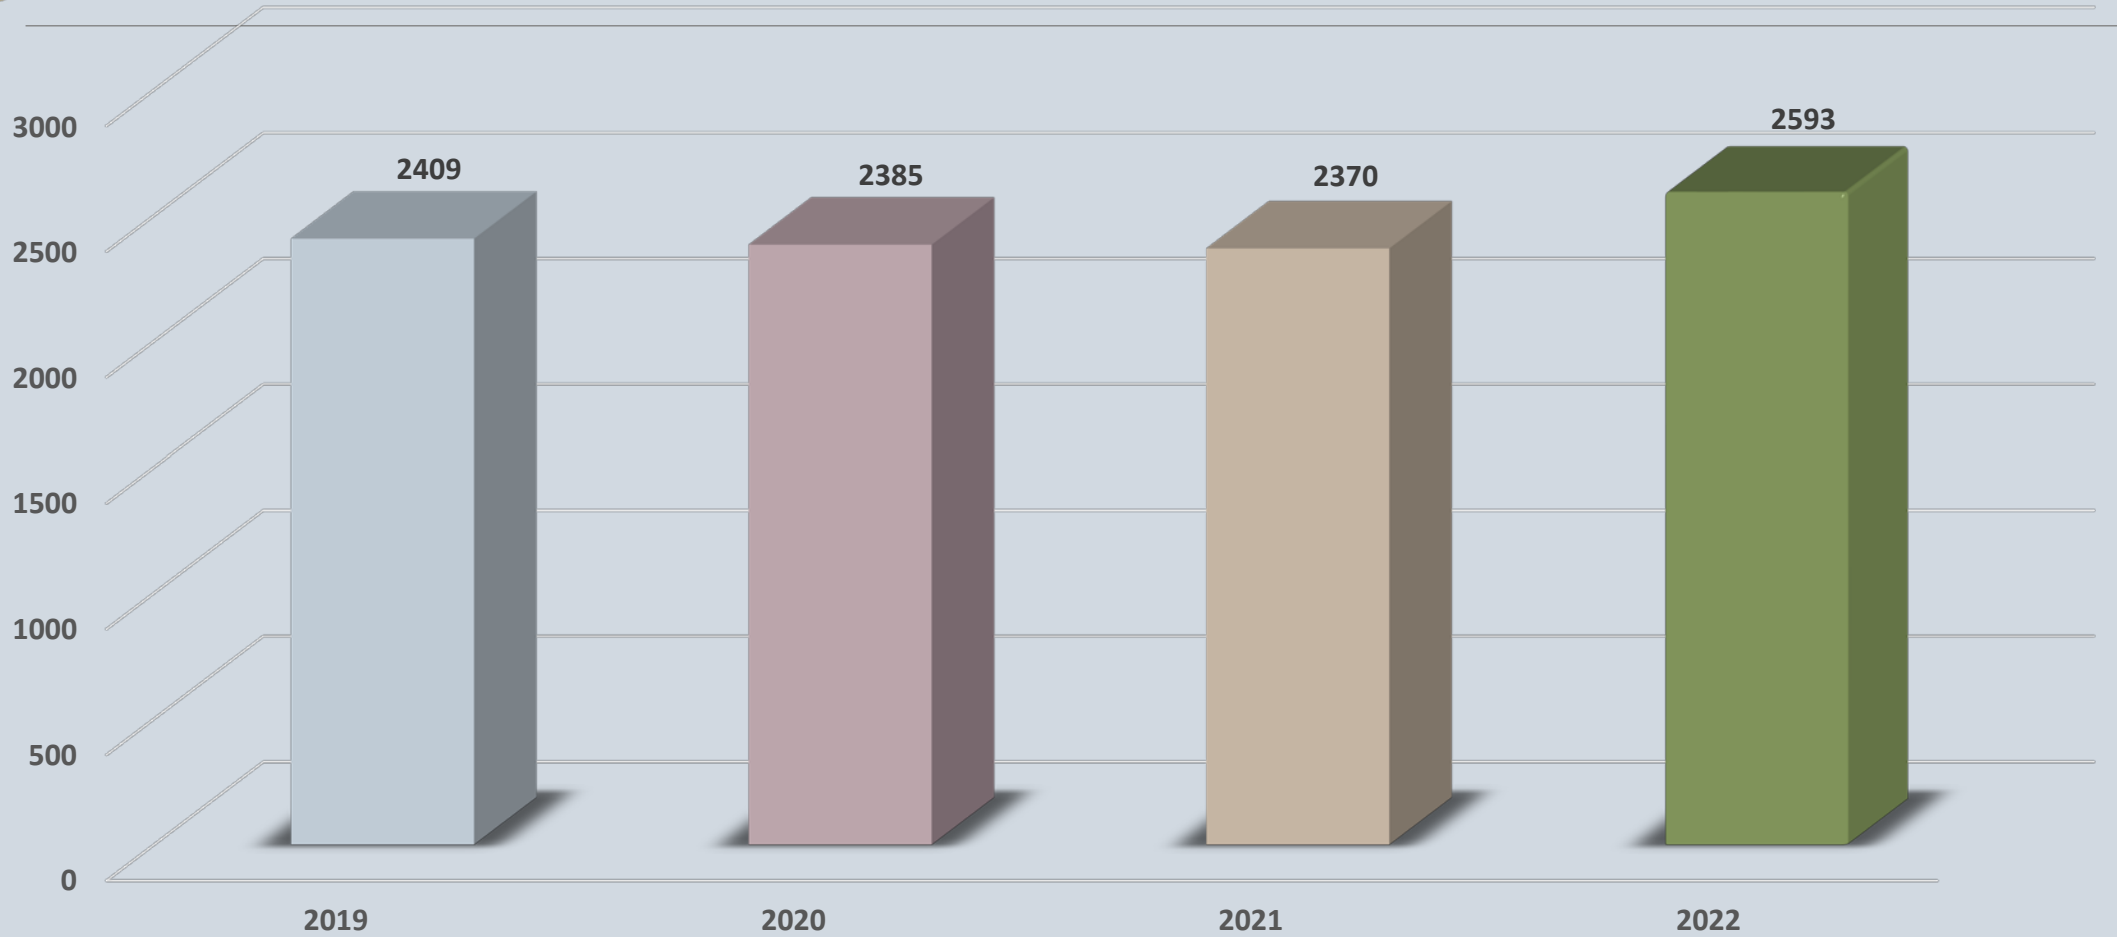

Texas City Police Department

2022 Annual Charts & Graphs

Texas City Police Department Crimes Stats

The information being presented was collected during 2022. This information was collected over the year by the National Incident-Based Reporting System, known as "NIBRS", which is an incident-based reporting system in which law enforcement collects data on each crime occurrence within their jurisdiction.

Total Crimes 2019-2022

2022 Calls for Service 57,134 Total

2022 Crimes

Violent Crime Comparison

Homicides 2019-2022

Robbery 2019-2022

Sexual Assault 2019-2022

Assault (Aggravated and Simple) 2019-2022