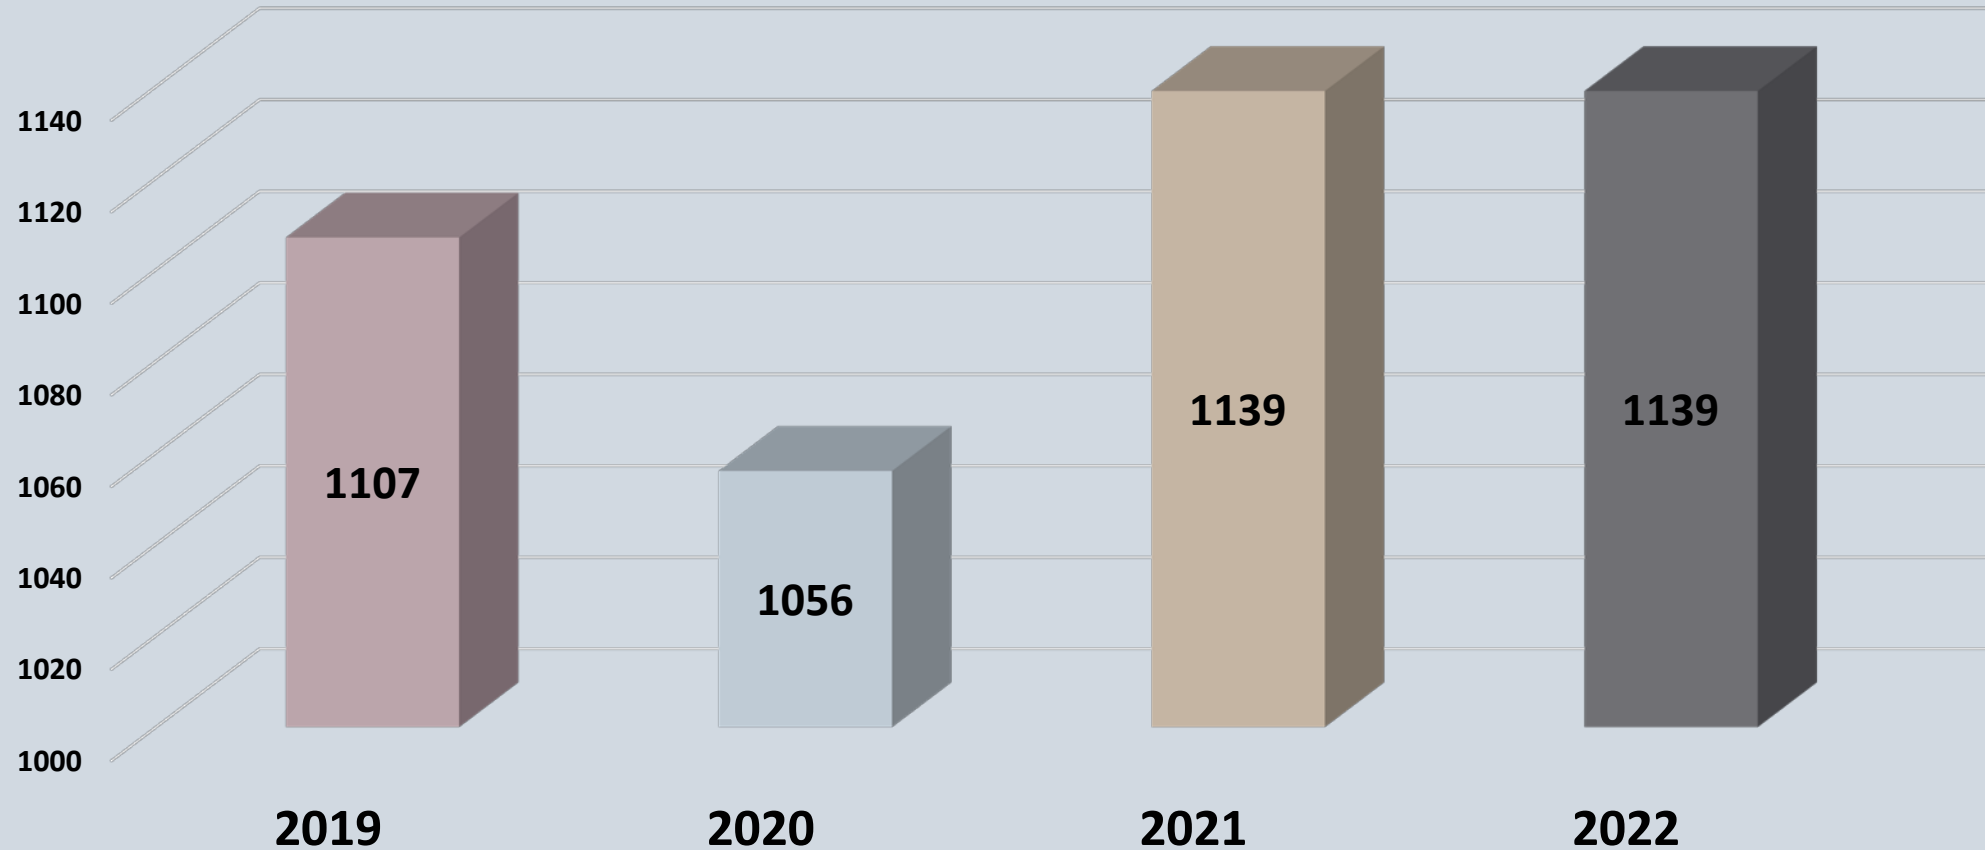

Other Theft 2019-2022

(Includes frauds and forgery)