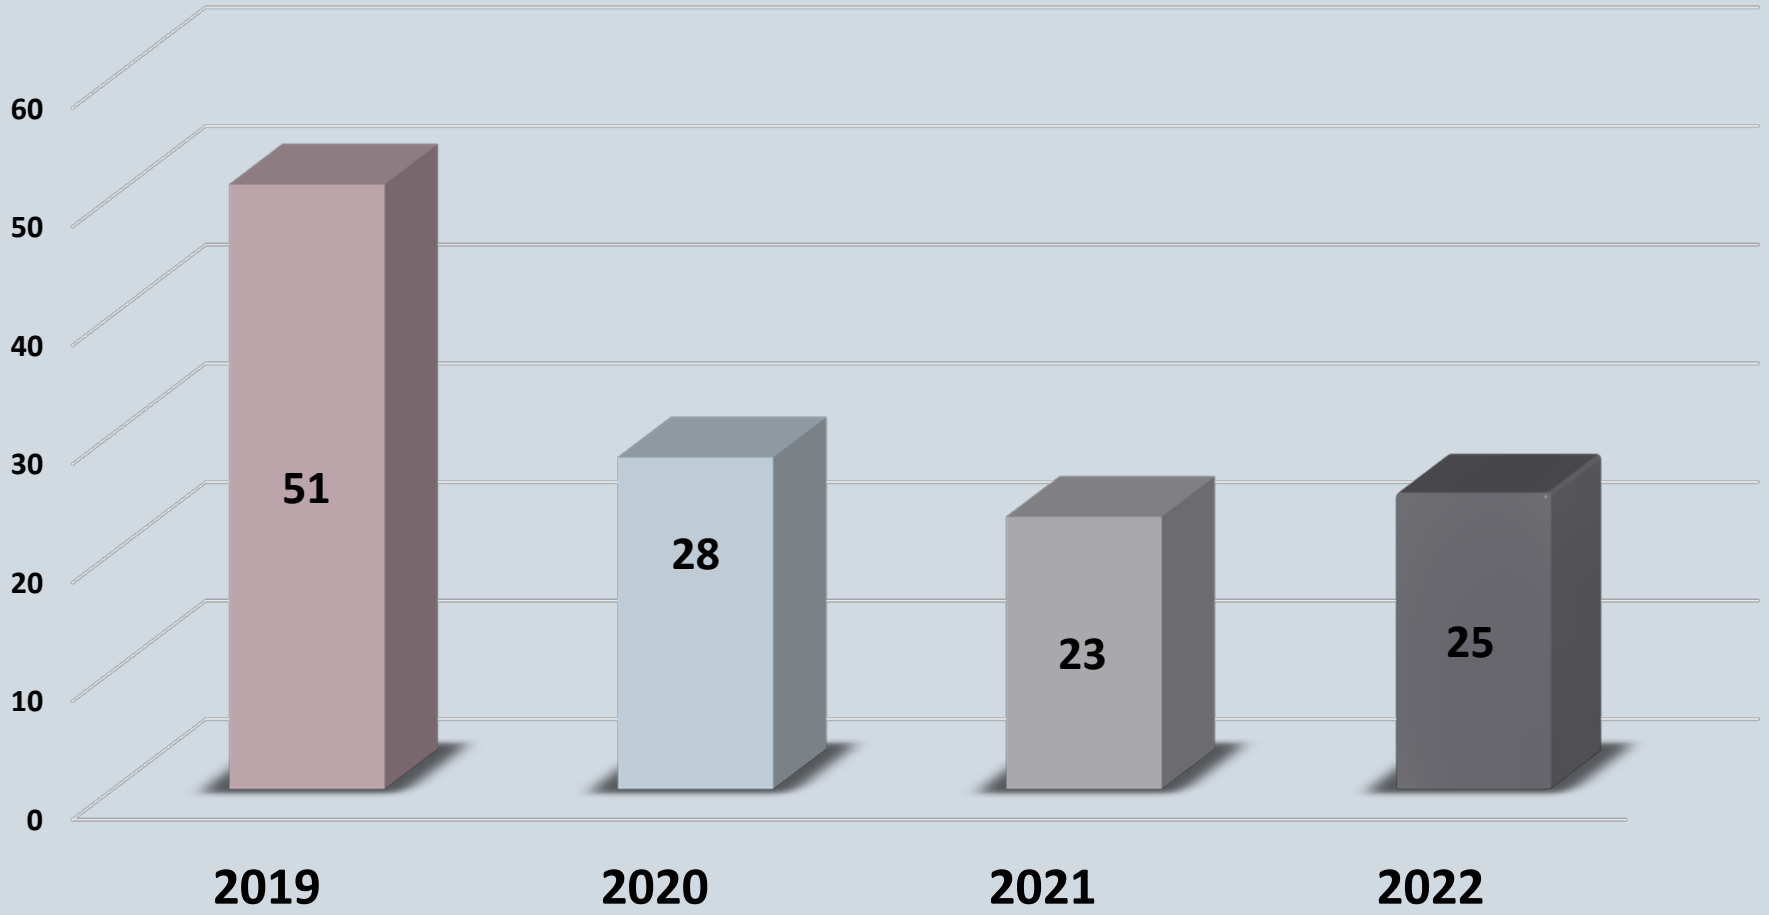

Texas City Police Department

2022 Annual Charts & Graphs

Texas City Police Department Crimes Stats

The information being presented was collected during 2022. This information was collected over the year by the National Incident-Based Reporting System, known as "NIBRS", which is an incident-based reporting system in which law enforcement collects data on each crime occurrence within their jurisdiction.

Total Crimes 2019-2022

2022 Calls for Service 57,134 Total

2022 Crimes

Violent Crime Comparison

Homicides 2019-2022

Robbery 2019-2022

Sexual Assault 2019-2022

Assault (Aggravated and Simple) 2019-2022