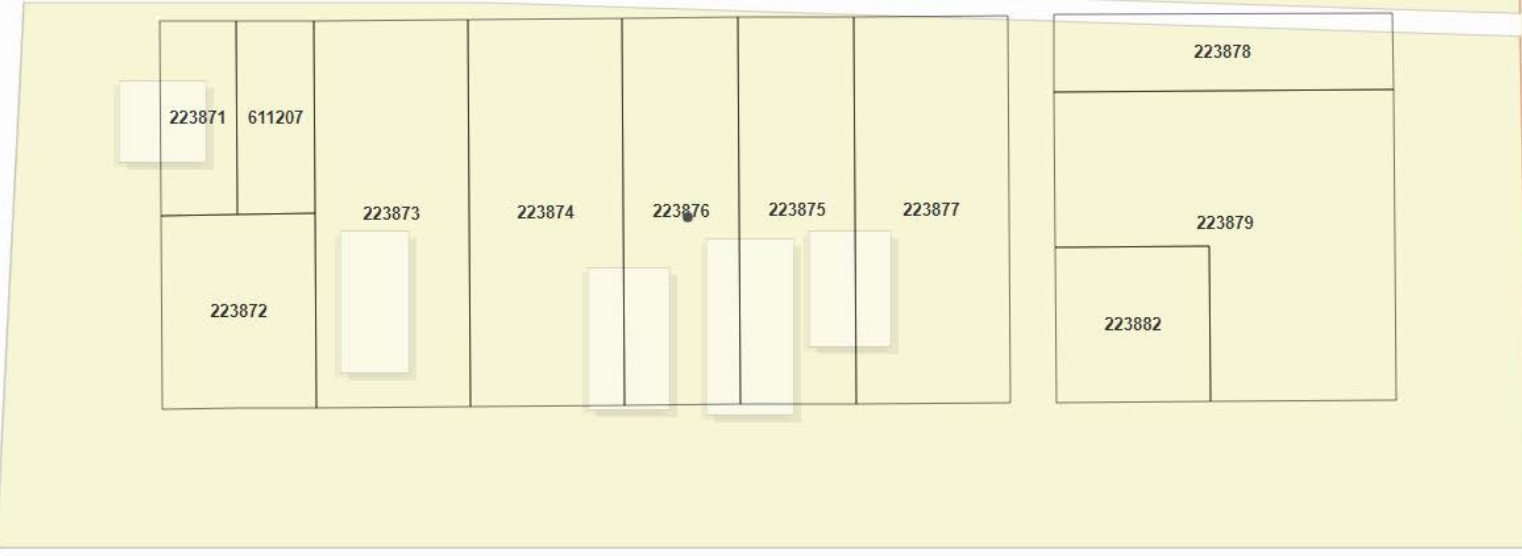

20 2nd Avenue N Texas Cit X Q

Show search results for 20 2nd ...

35

1st St N

40ft

2nd Ave N

2nd Ave N

2nd Ave N

Bay St N

Bay St N