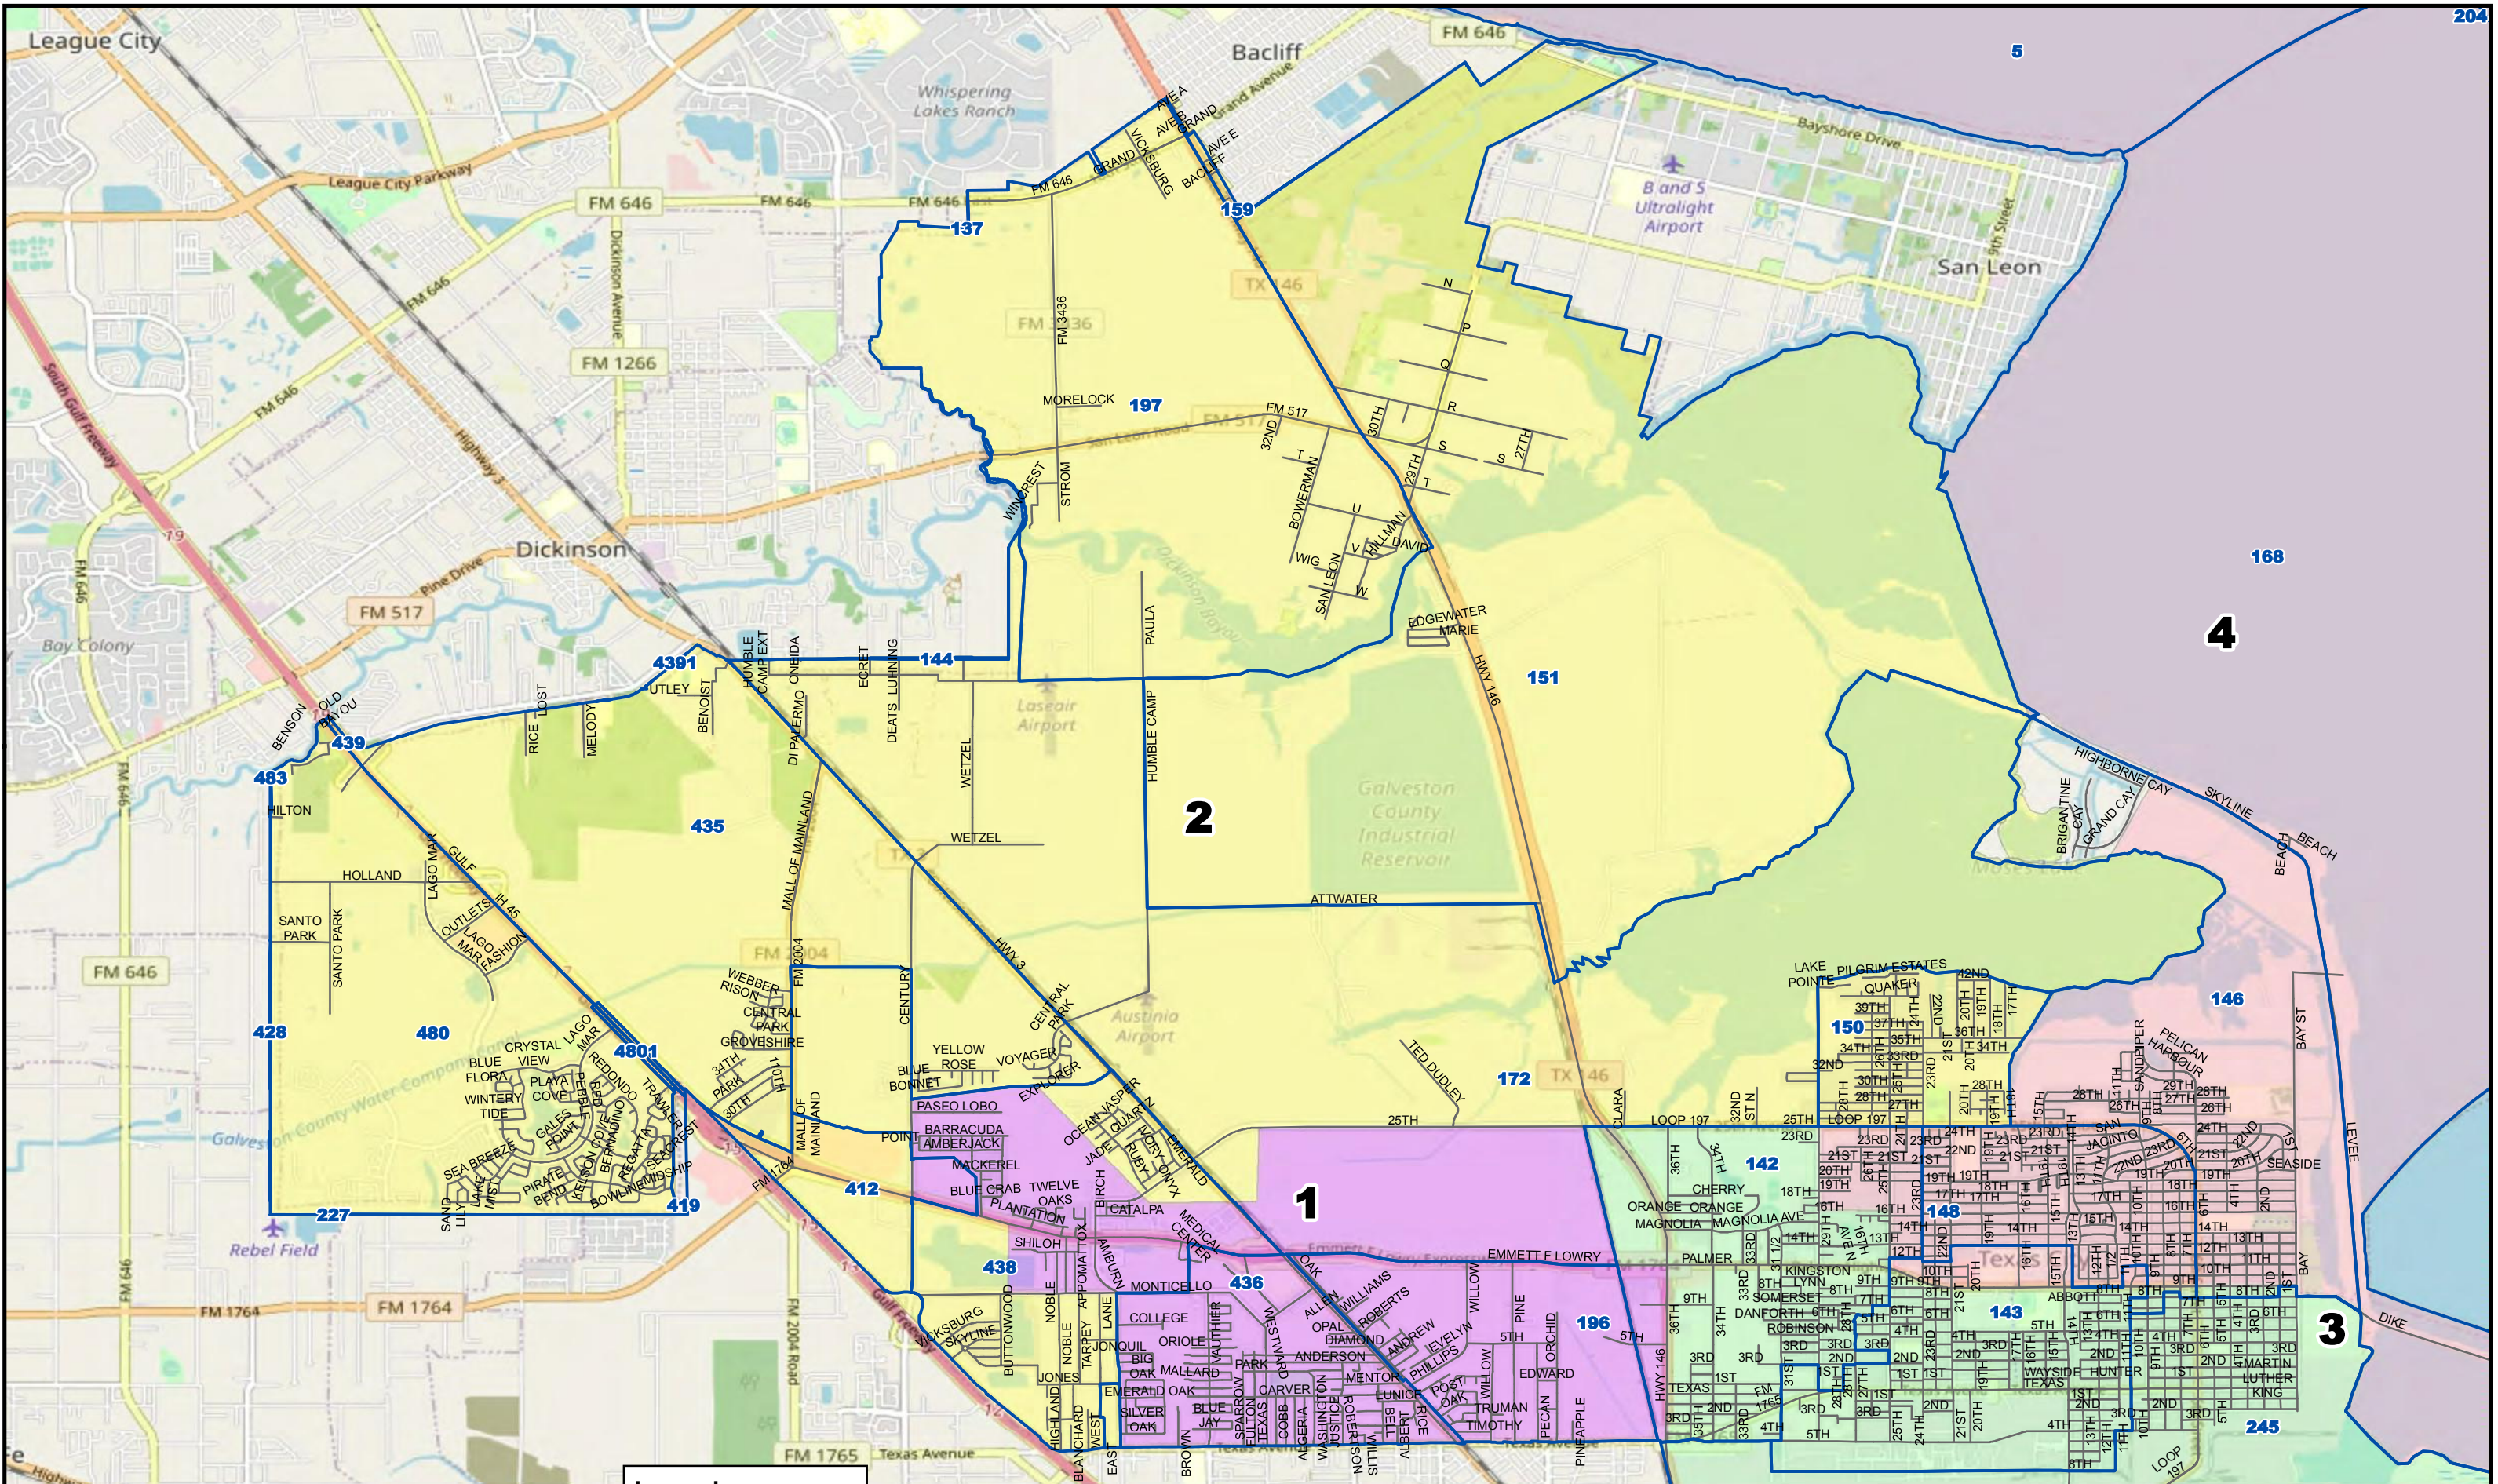

Legend

2022 Election Precincts

Commissioner District

1 2 3 4

City of Texas City

Commissioner Districts - Plan A

District 1

© 2022 Bickerstaff Heath Delgado Acosta LLP
 Data Source: Roads, Water and other features obtained from the 2020 Tiger/line files, U.S. Census Bureau
 Background Image: ESRI OpenStreetMap

0 0.2 0.4 0.8 Miles

Created: 9/28/2022
 Updated to include new city limit boundary and block adjustment near Bayshore Drive

Legend

2022 Election Precincts

Commissioner District

1 2 3 4 5

City of Texas City

Commissioner Districts - Plan A

District 2

© 2022 Bickerstaff Heath Delgado Acosta LLP
 Data Source: Roads, Water and other features obtained from the 2020 Tiger/line files, U.S. Census Bureau
 Background Image: ESRI OpenStreetMap

0 0.5 1 2 Miles

Created: 9/28/2022
 Updated to include new city limit boundary and block adjustment near Bayshore Drive

Created: 9/28/2022
 Updated to include new city limit boundary and block adjustment near Bayshore Drive