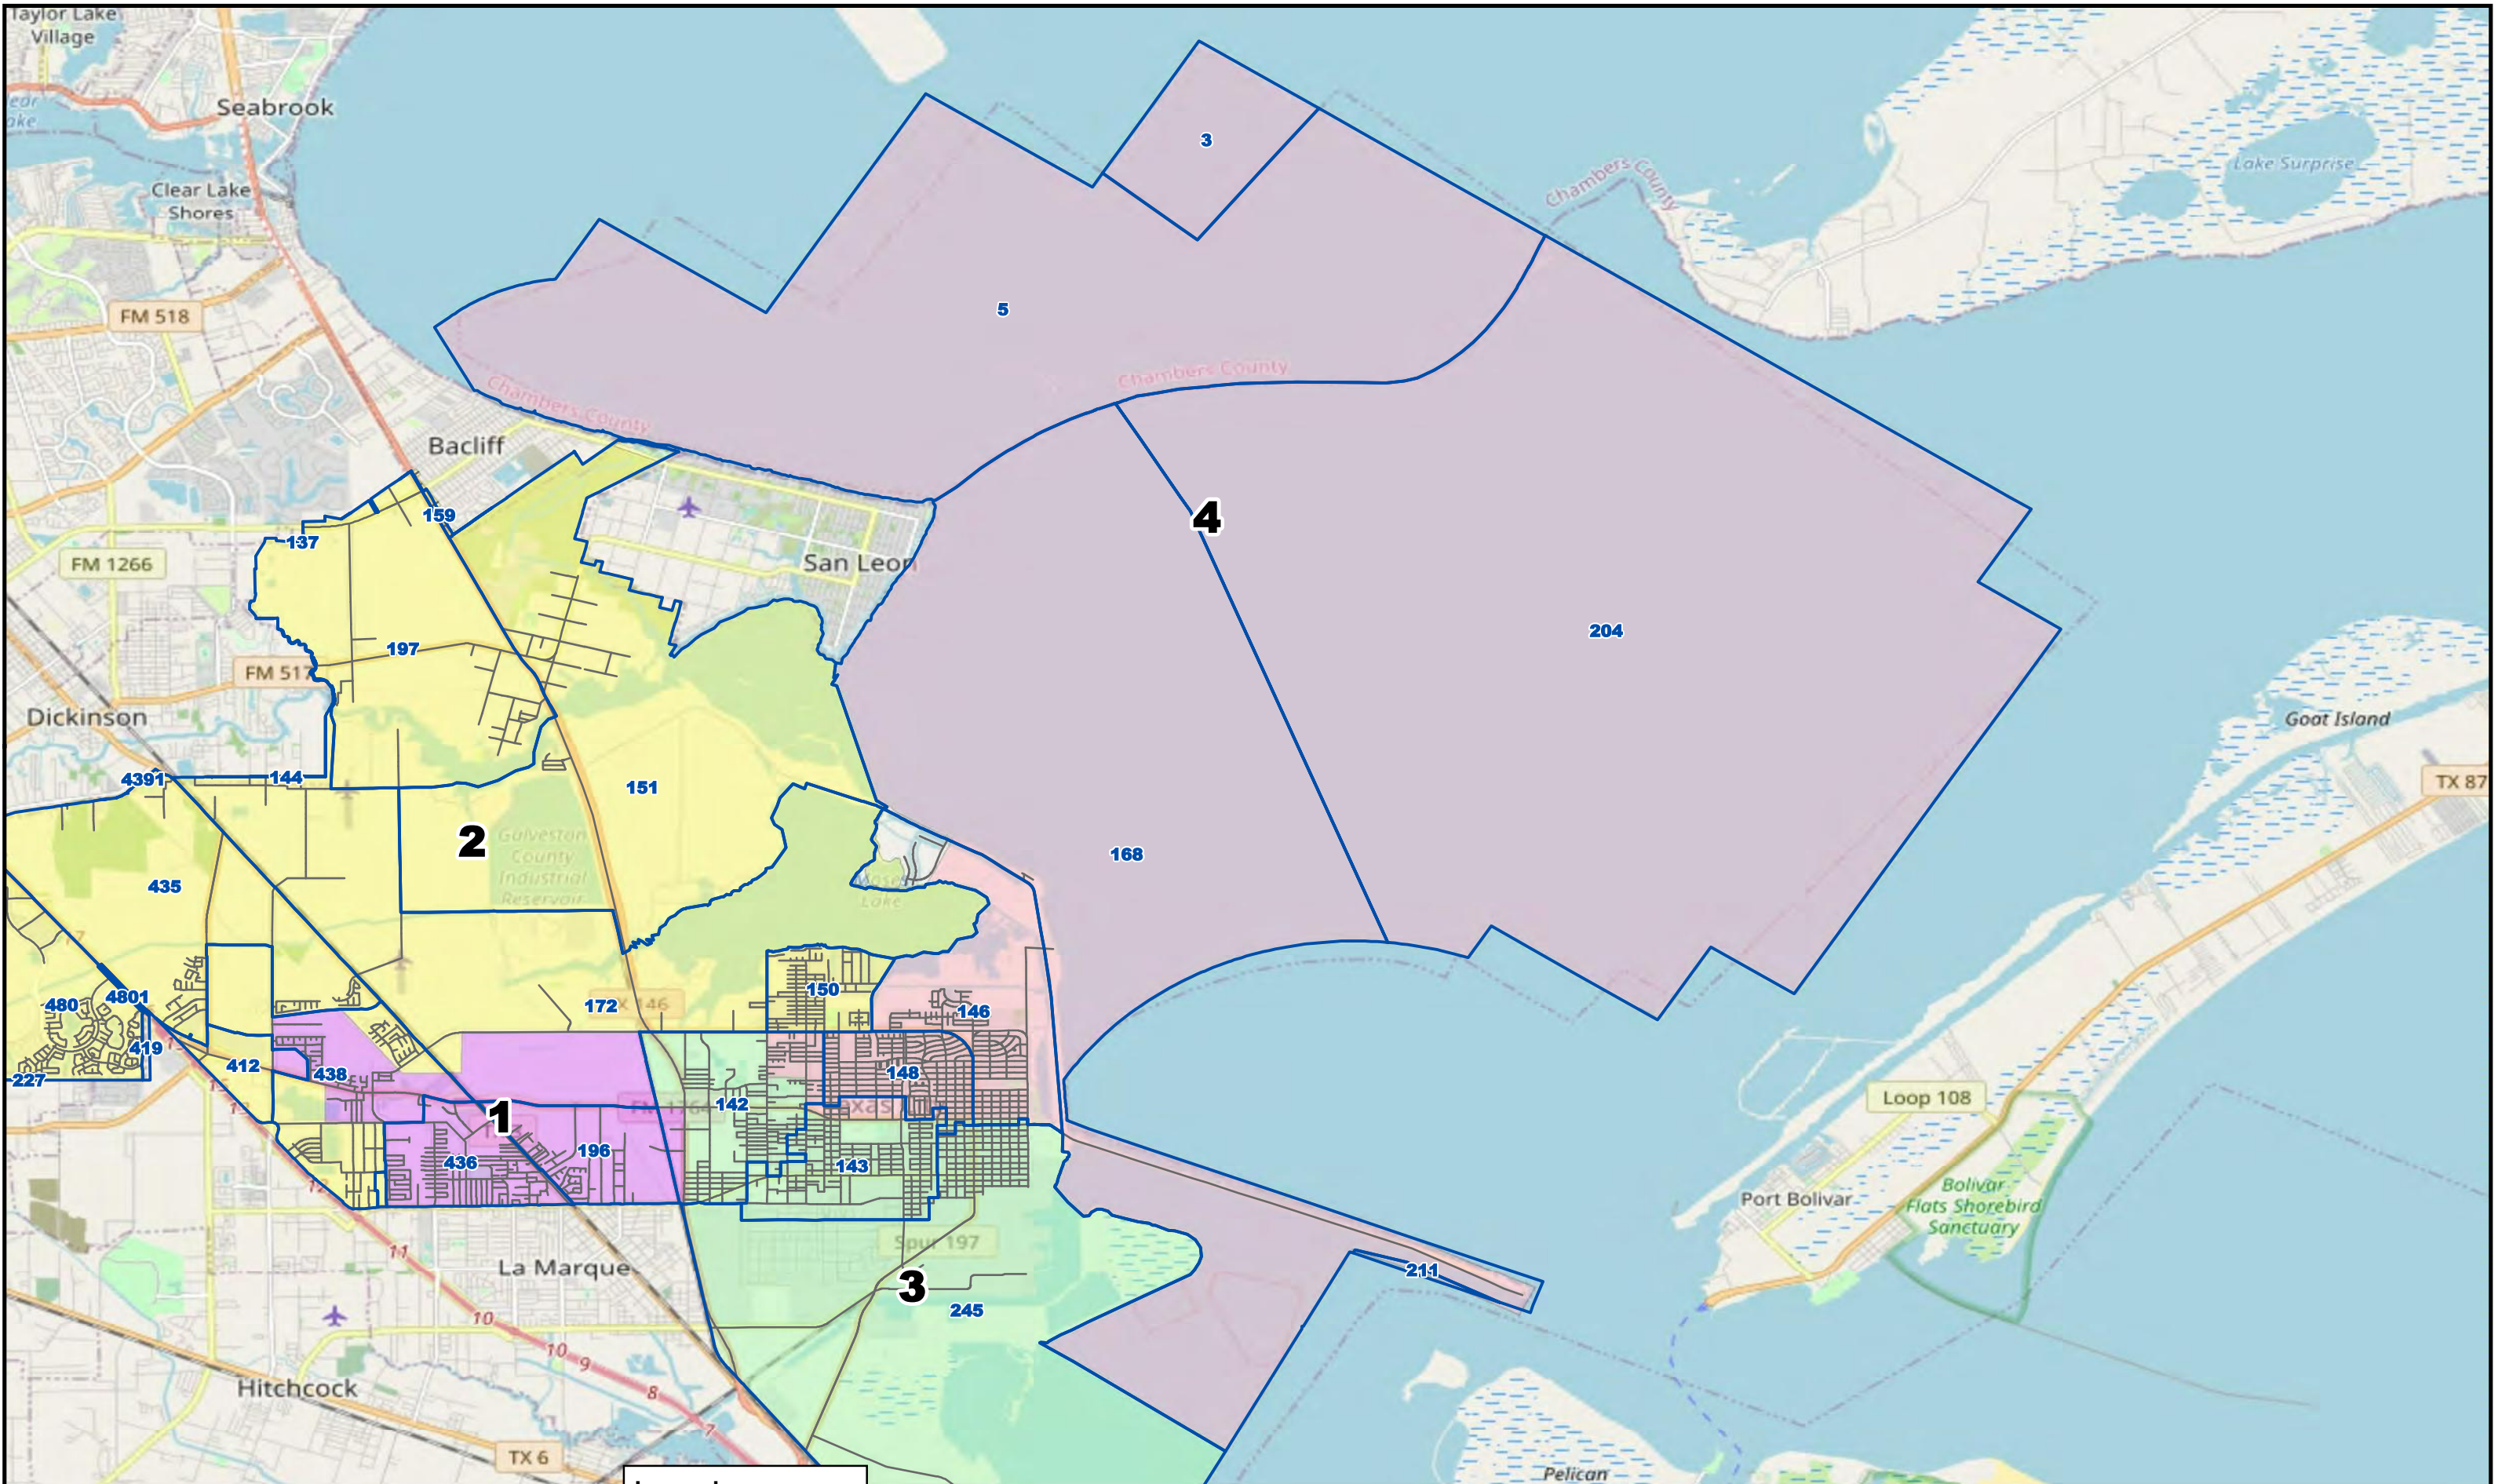

Created: 9/28/2022
 Updated to include new city limit boundary and block adjustment near Bayshore Drive

Created: 9/28/2022
 Updated to include new city limit boundary and block adjustment near Bayshore Drive

Legend

- 2022 Election Precincts
- Commissioner District

City of Texas City

Commissioner Districts - Plan A

District 3

© 2022 Bickerstaff Heath Delgado Acosta LLP
 Data Source: Roads, Water and other features obtained from the 2020 Tiger/line files, U.S. Census Bureau
 Background Image: ESRI OpenStreetMap

Created: 9/28/2022
 Updated to include new city limit boundary and block adjustment near Bayshore Drive

Legend

- 2022 Election Precincts
- Commissioner District

City of Texas City

Commissioner Districts - Plan A

District 4

© 2022 Bickerstaff Heath Delgado Acosta LLP
 Data Source: Roads, Water and other features obtained from the 2020 Tiger/line files, U.S. Census Bureau
 Background Image: ESRI OpenStreetMap