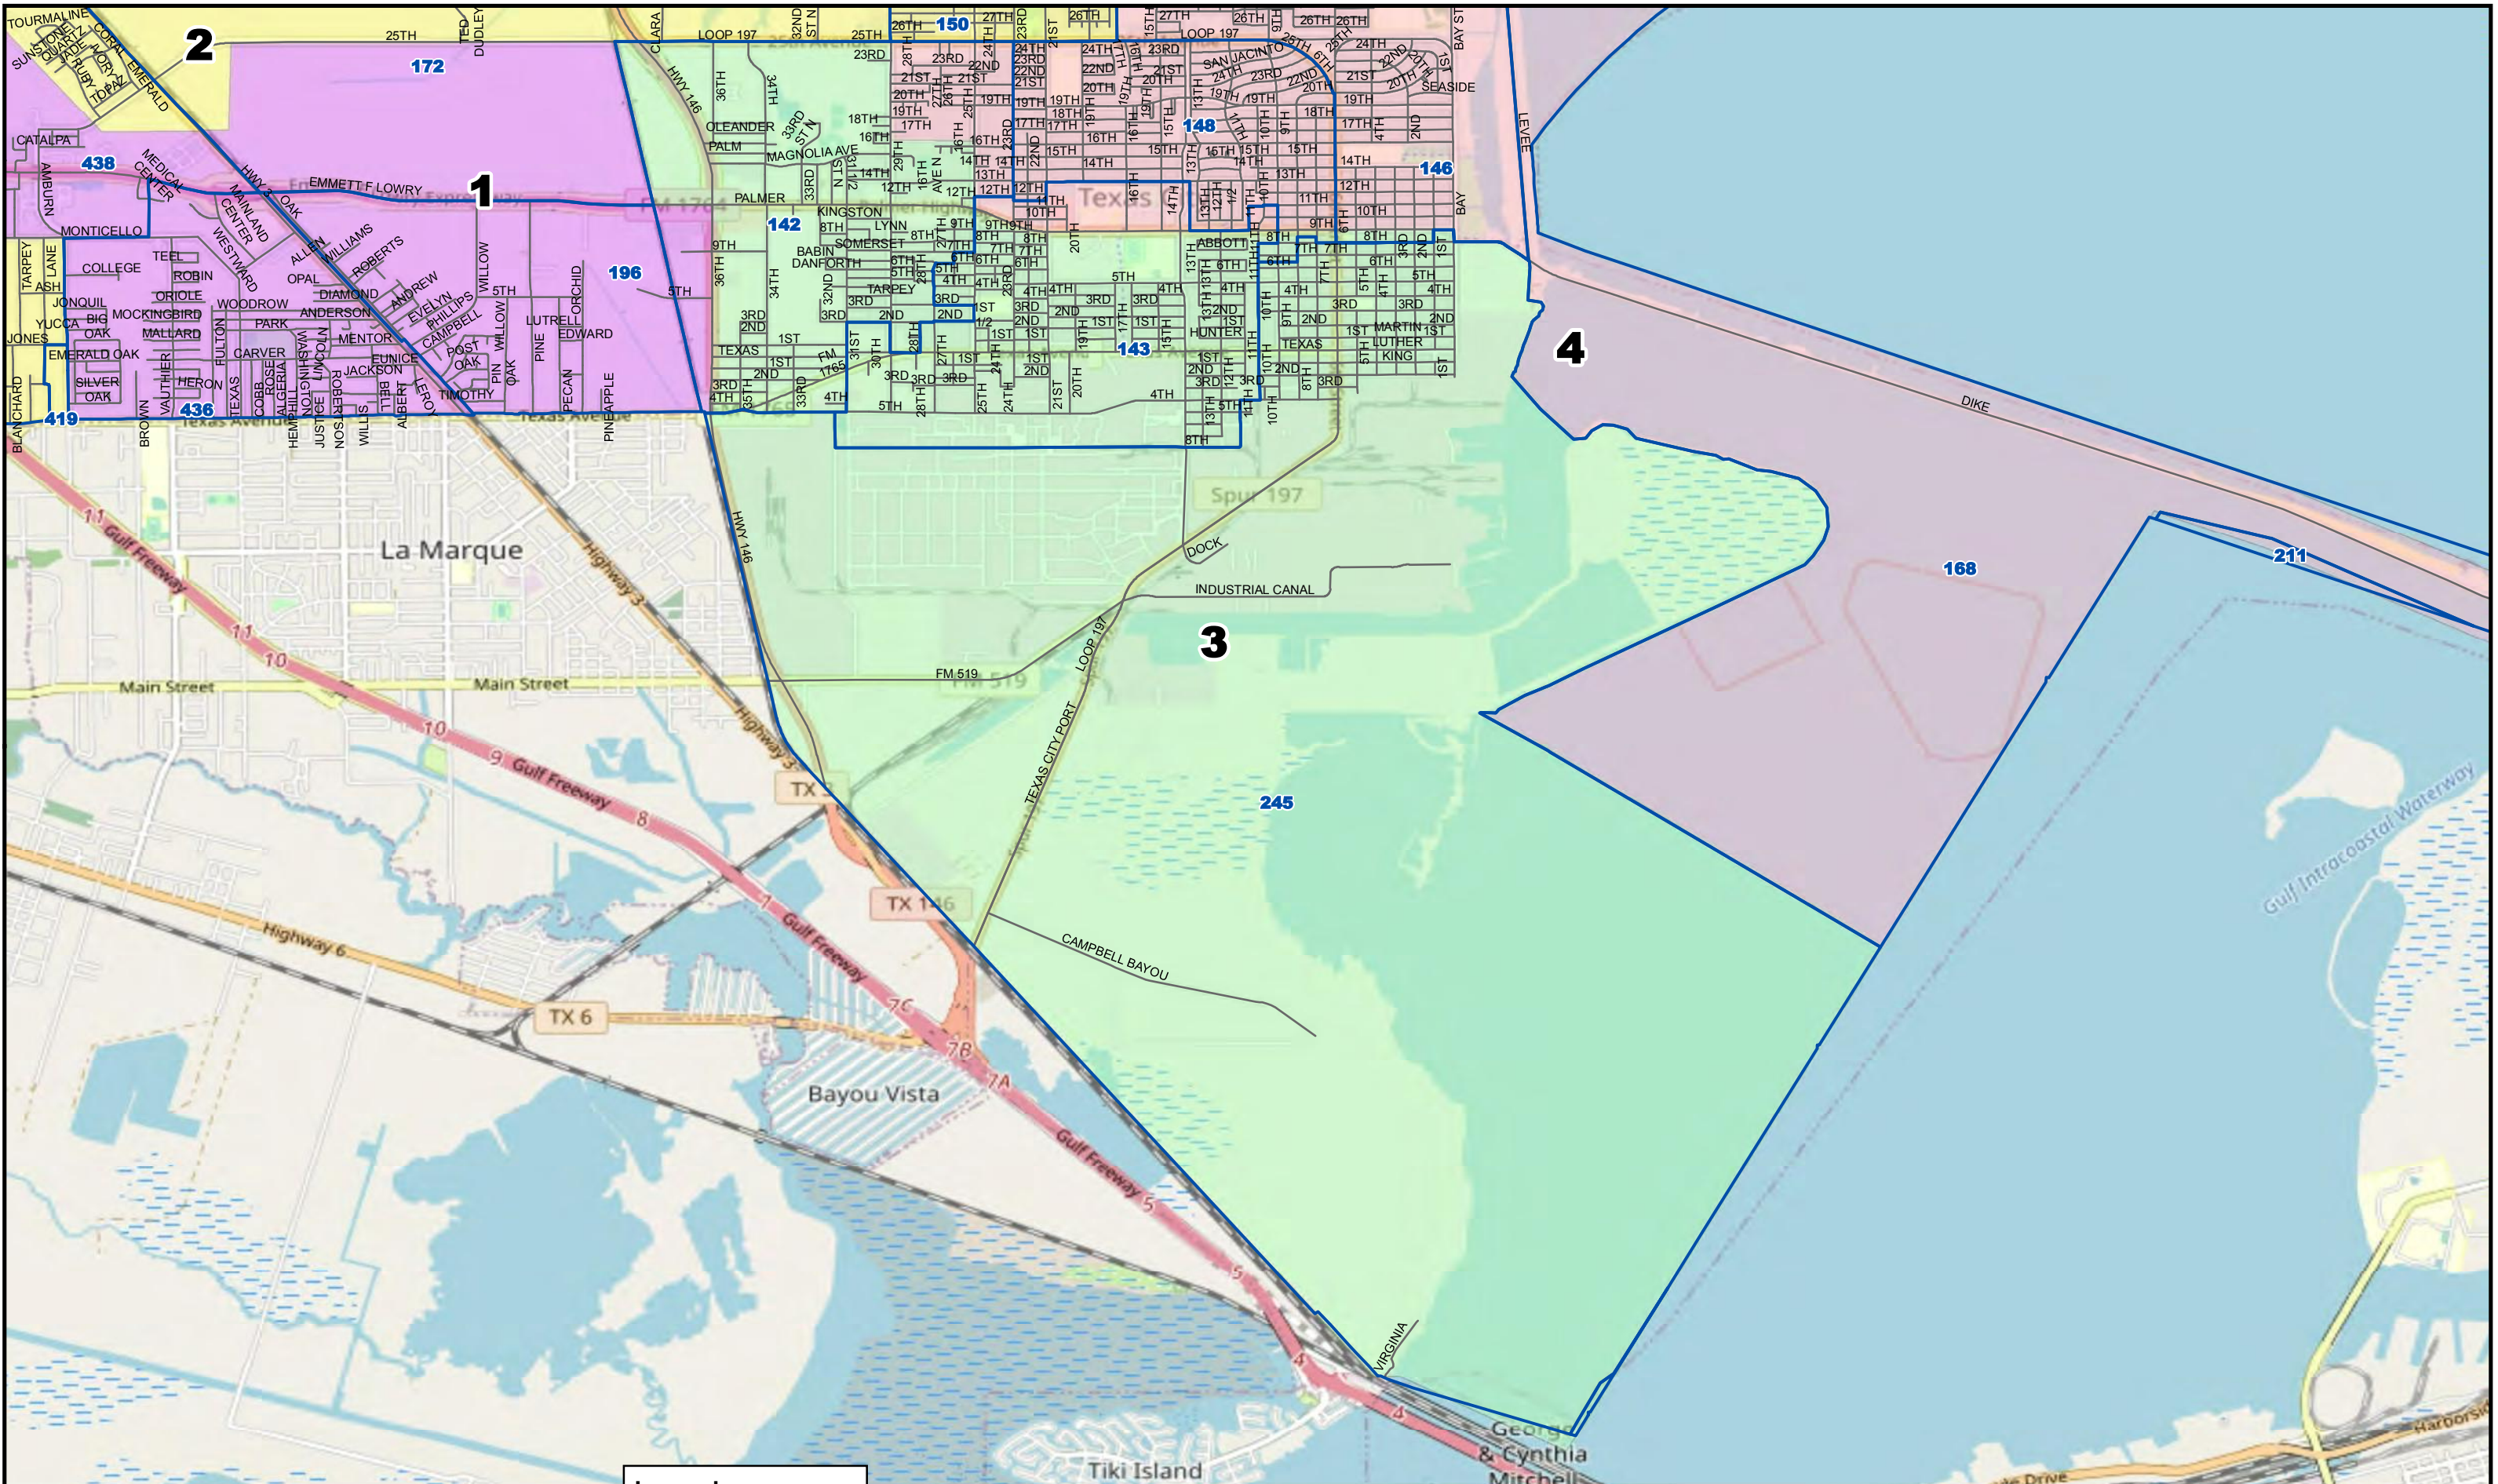

0 0.2 0.4 0.8 Miles

Created: 9/28/2022
 Updated to include new city limit boundary and block adjustment near Bayshore Drive

Legend

2022 Election Precincts

Commissioner District

1 2 3 4 5

City of Texas City

Commissioner Districts - Plan A

District 2

© 2022 Bickerstaff Heath Delgado Acosta LLP
 Data Source: Roads, Water and other features obtained from the 2020 Tiger/line files, U.S. Census Bureau
 Background Image: ESRI OpenStreetMap

0 0.5 1 2 Miles

Created: 9/28/2022
 Updated to include new city limit boundary and block adjustment near Bayshore Drive

Created: 9/28/2022
 Updated to include new city limit boundary and block adjustment near Bayshore Drive

District 4

© 2022 Bickerstaff Heath Delgado Acosta LLP
 Data Source: Roads, Water and other features obtained from the 2020 Tiger/line files, U.S. Census Bureau
 Background Image: ESRI OpenStreetMap