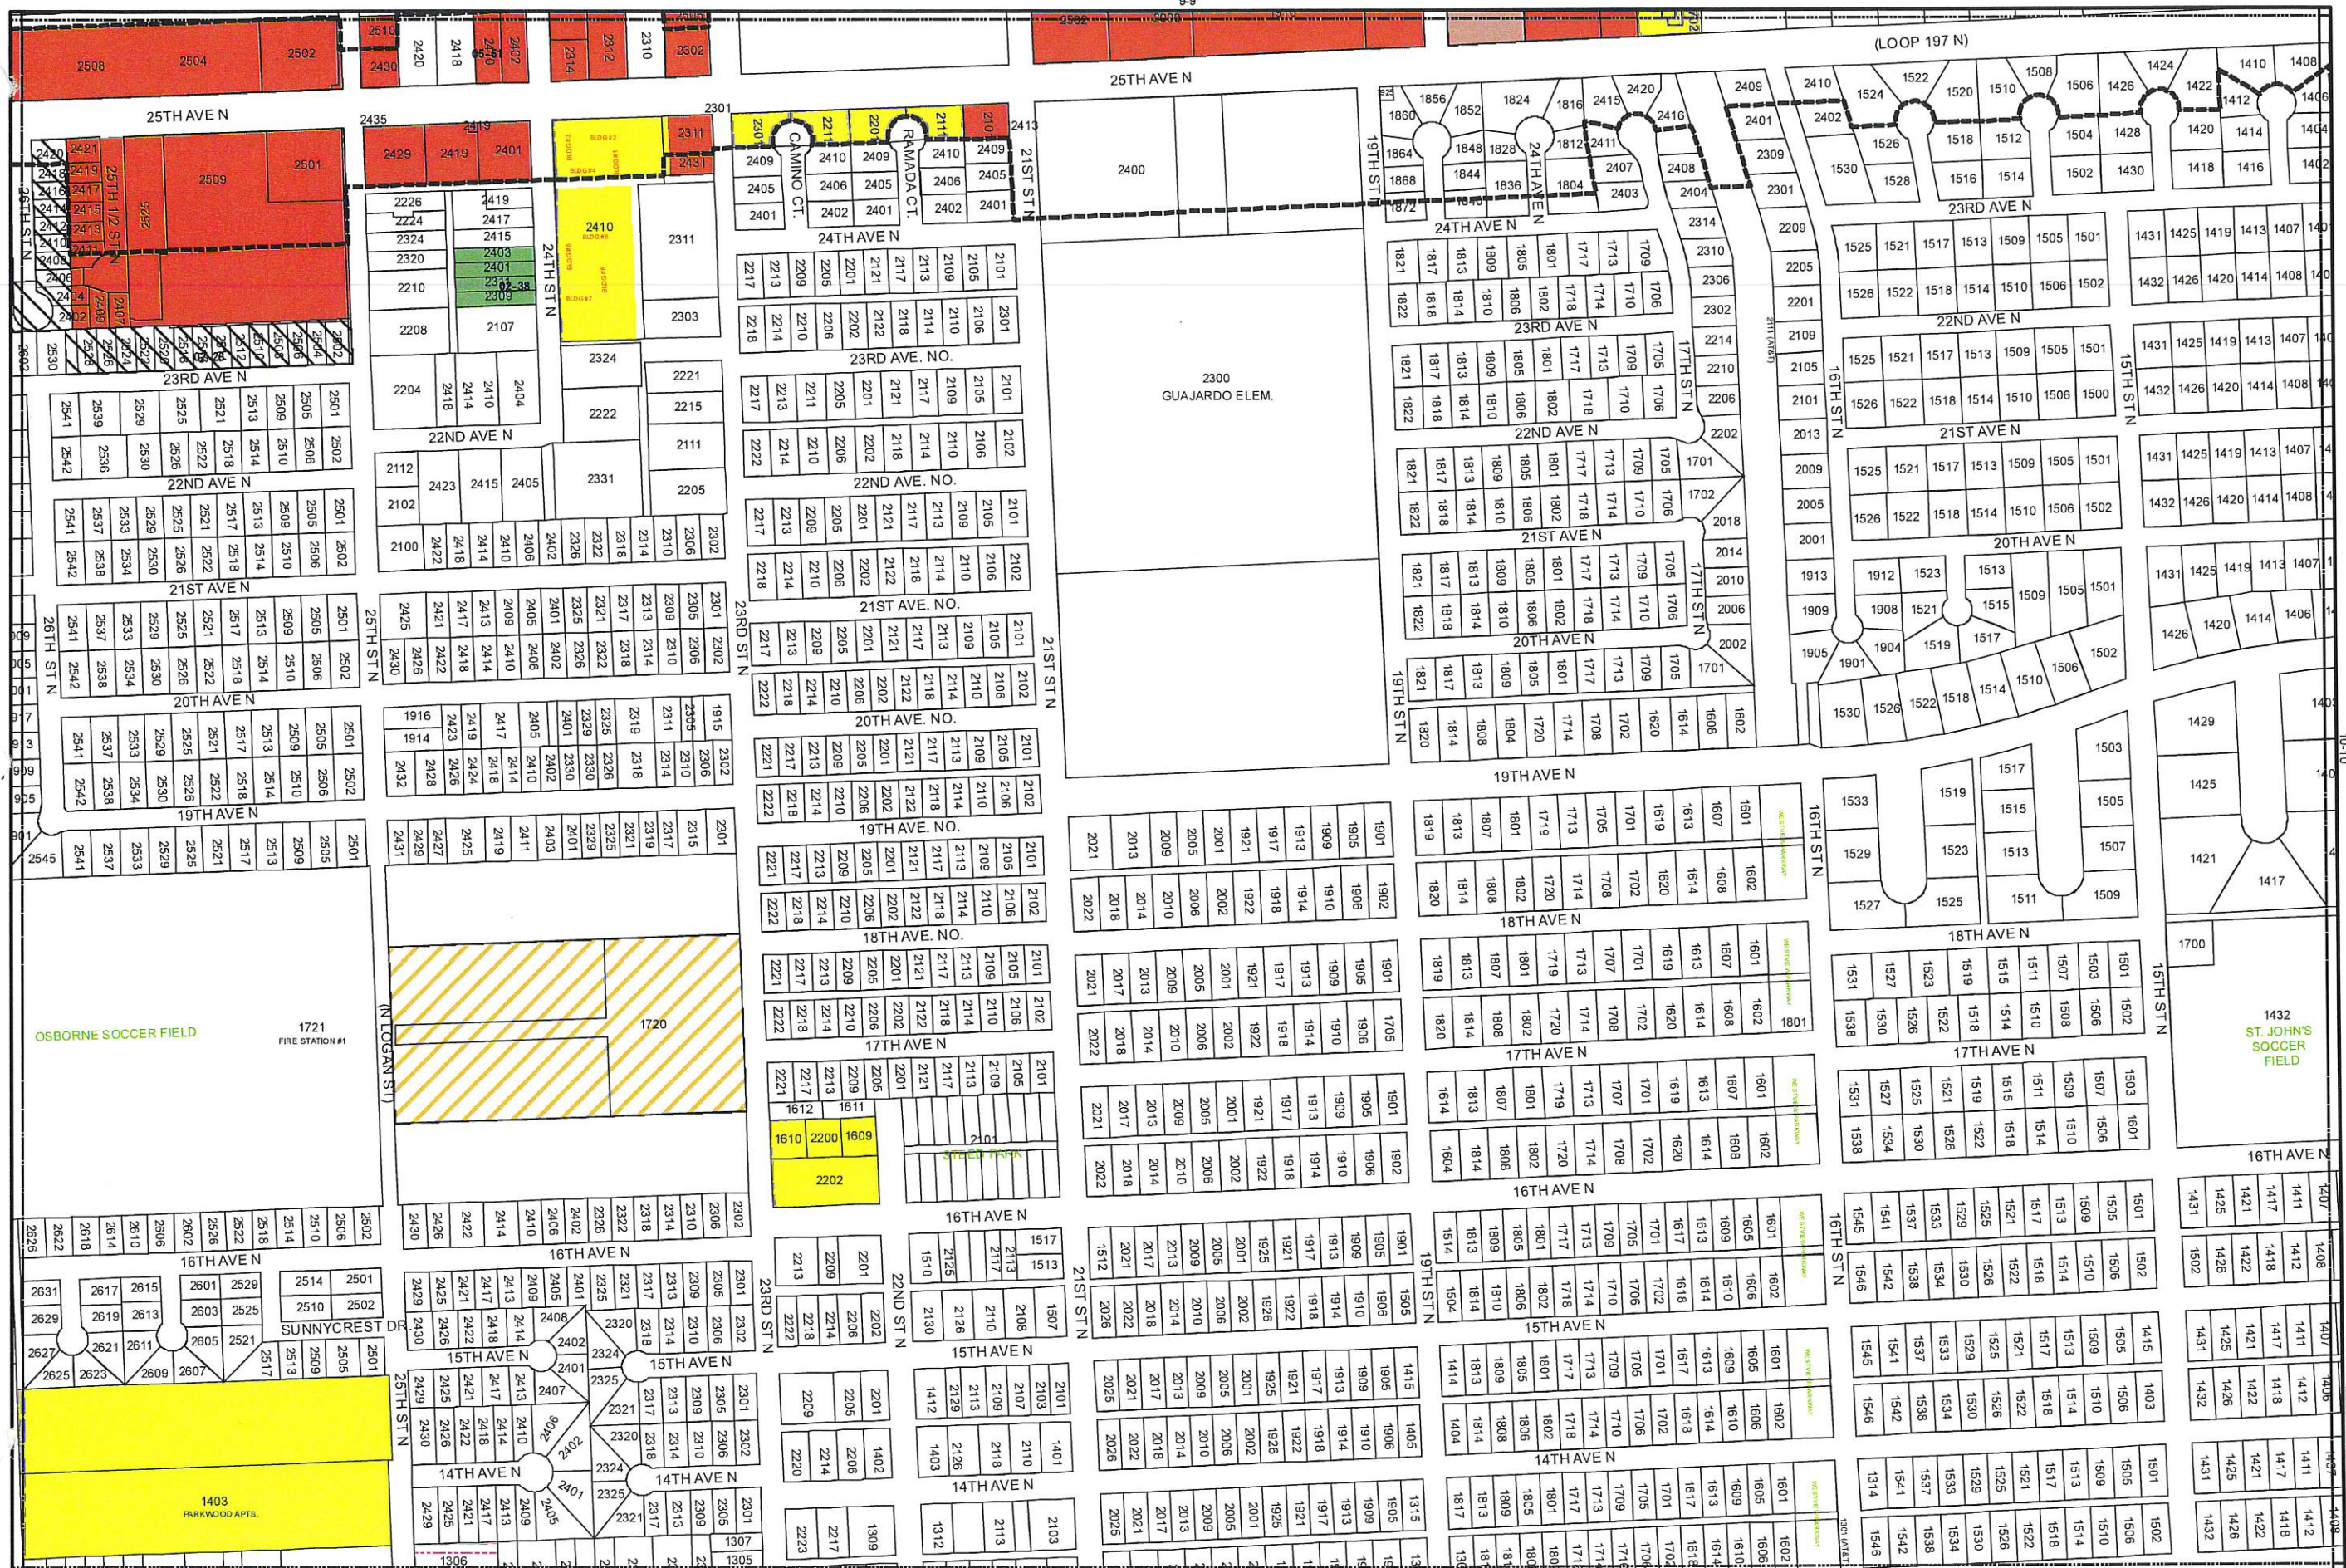

NOTE: These drawings are for City planning only. The City of Texas City makes no representations as to the accuracy or suitability of this information.

TEXAS CITY ZONING

SHEET
10-9

Zoning

- A
- A-1
- A-2
- B
- C
- C-1
- D
- D-1
- E
- E-1
- E-2
- E-3
- E-4
- F
- F-1
- G
- G-2
- H
- I
- O
- O-P
- P-I
- CIMU
- PUD
- S-P
- I.B.D
- L.G.D

- OVERLAY DISTRICTS
- CENTRAL BUSINESS OVERLAY DISTRICT
 - ENVIRONMENTAL OVERLAY DISTRICT
 - GATEWAY CORRIDOR OVERLAY DISTRICT

CREATED:
FEB. 14, 2023