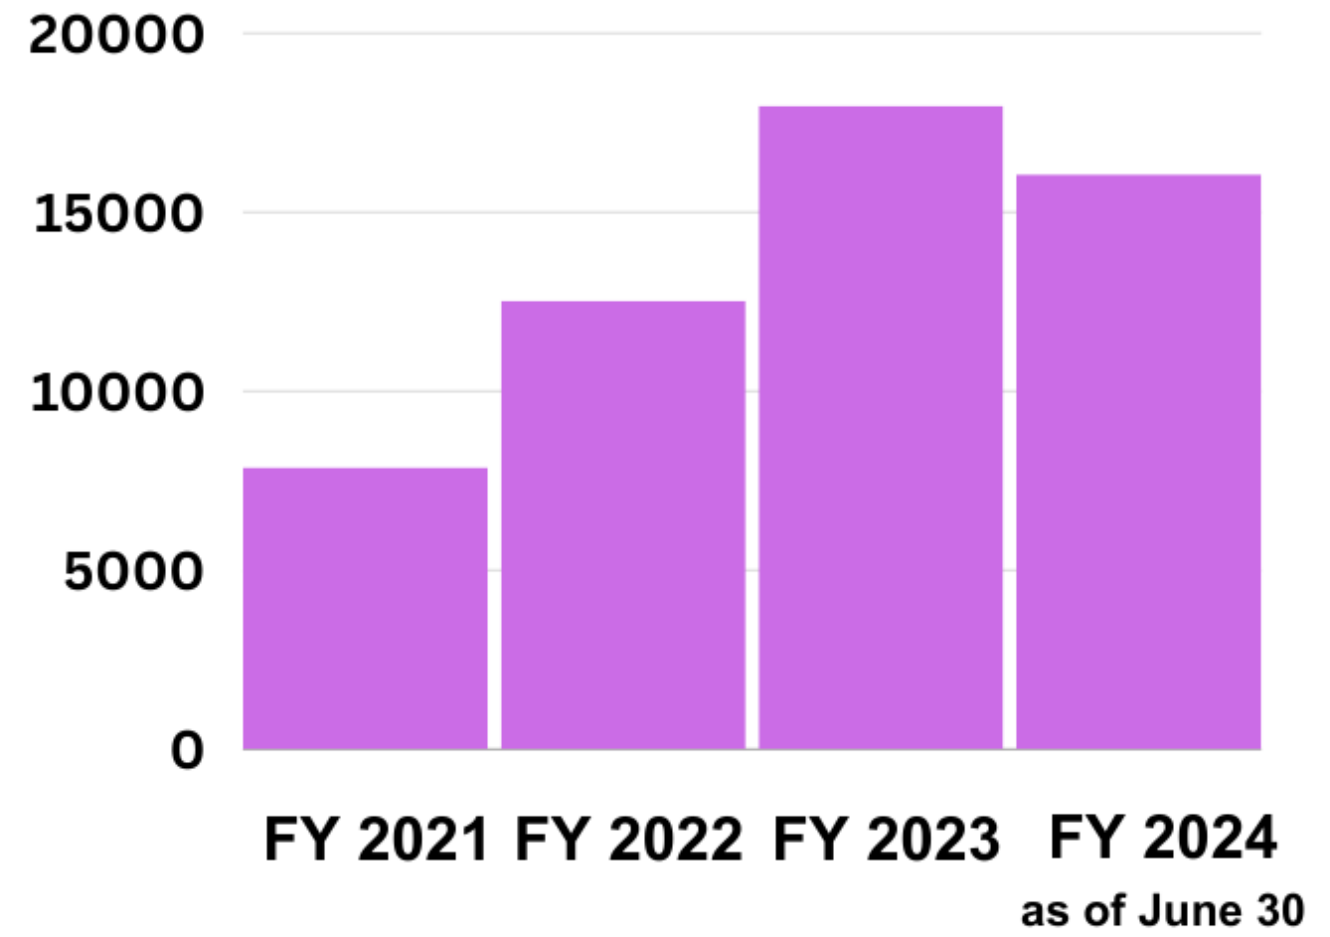

Texas City
EST. 1911

Community Partners

By The Numbers

	FY23	FY24 TODATE
LIBRARY VISITS	84,662	69,397
NEW USERS	1,307	1,035
TOTAL CIRCULATION	92,753	68,781
PROGRAM ATTENDEES	6,539	4,519
COMPUTER SESSIONS	17,978	16,057
REFERENCE QUESTIONS	17,043	12,548

Texas City
EST. 1911

By The Numbers

Library Visits

Circulation

By The Numbers

Program Attendance

Computer Sessions

Texas City
EST. 1911

By The Numbers

Circulation by Format

FY 2019

FY 2023

Questions ?

Texas City

EST. 1911