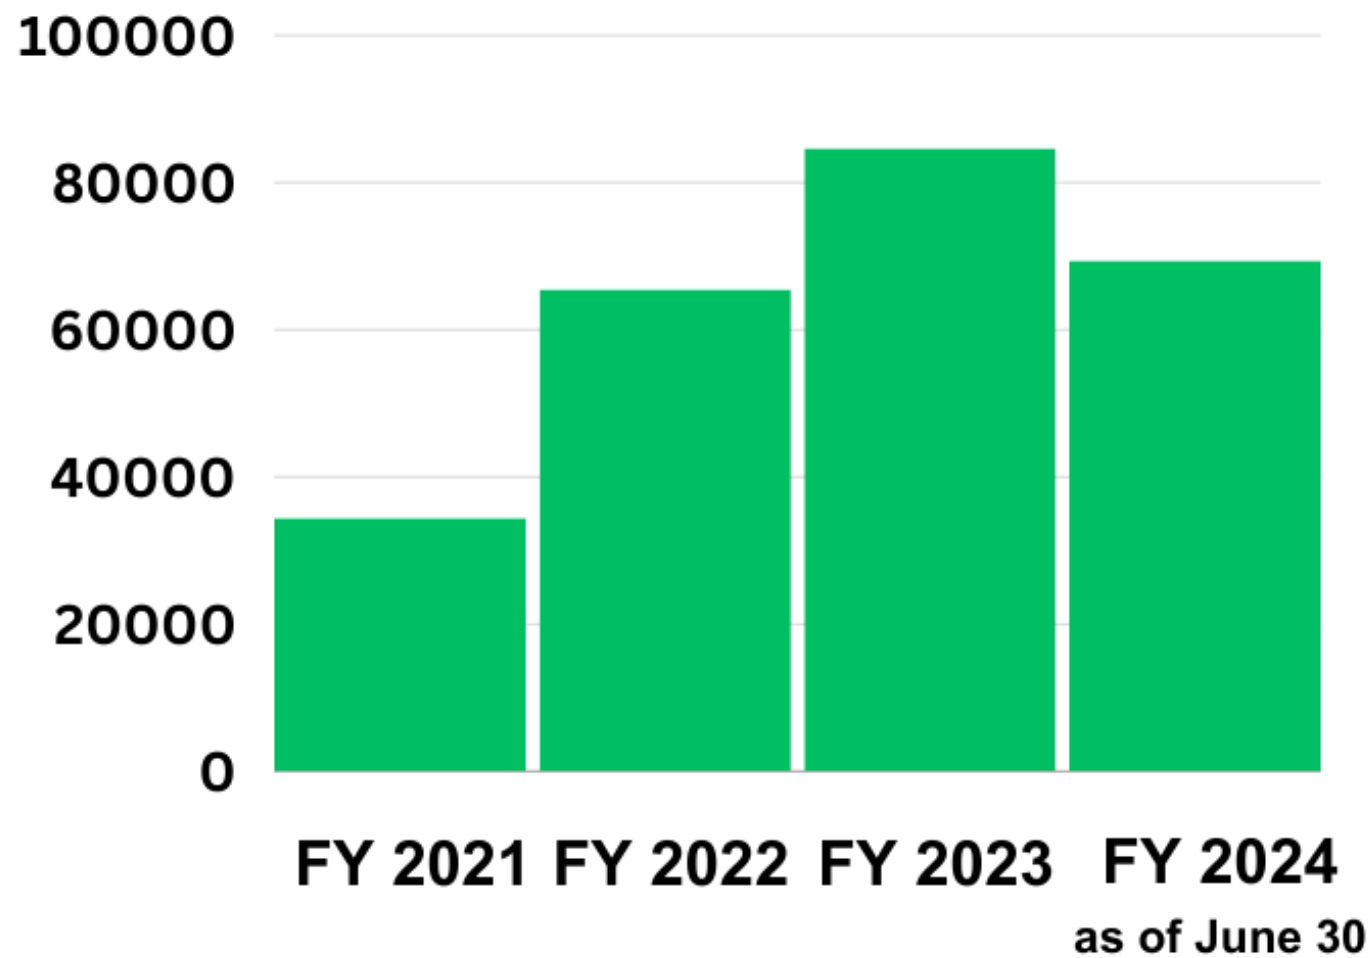

Texas City
EST. 1911

Community Partners

By The Numbers

	FY23	FY24 TODATE
LIBRARY VISITS	84,662	69,397
NEW USERS	1,307	1,035
TOTAL CIRCULATION	92,753	68,781
PROGRAM ATTENDEES	6,539	4,519
COMPUTER SESSIONS	17,978	16,057
REFERENCE QUESTIONS	17,043	12,548

Texas City
EST. 1911

By The Numbers

Library Visits

Circulation

By The Numbers

Program Attendance

Computer Sessions

Texas City
EST. 1911