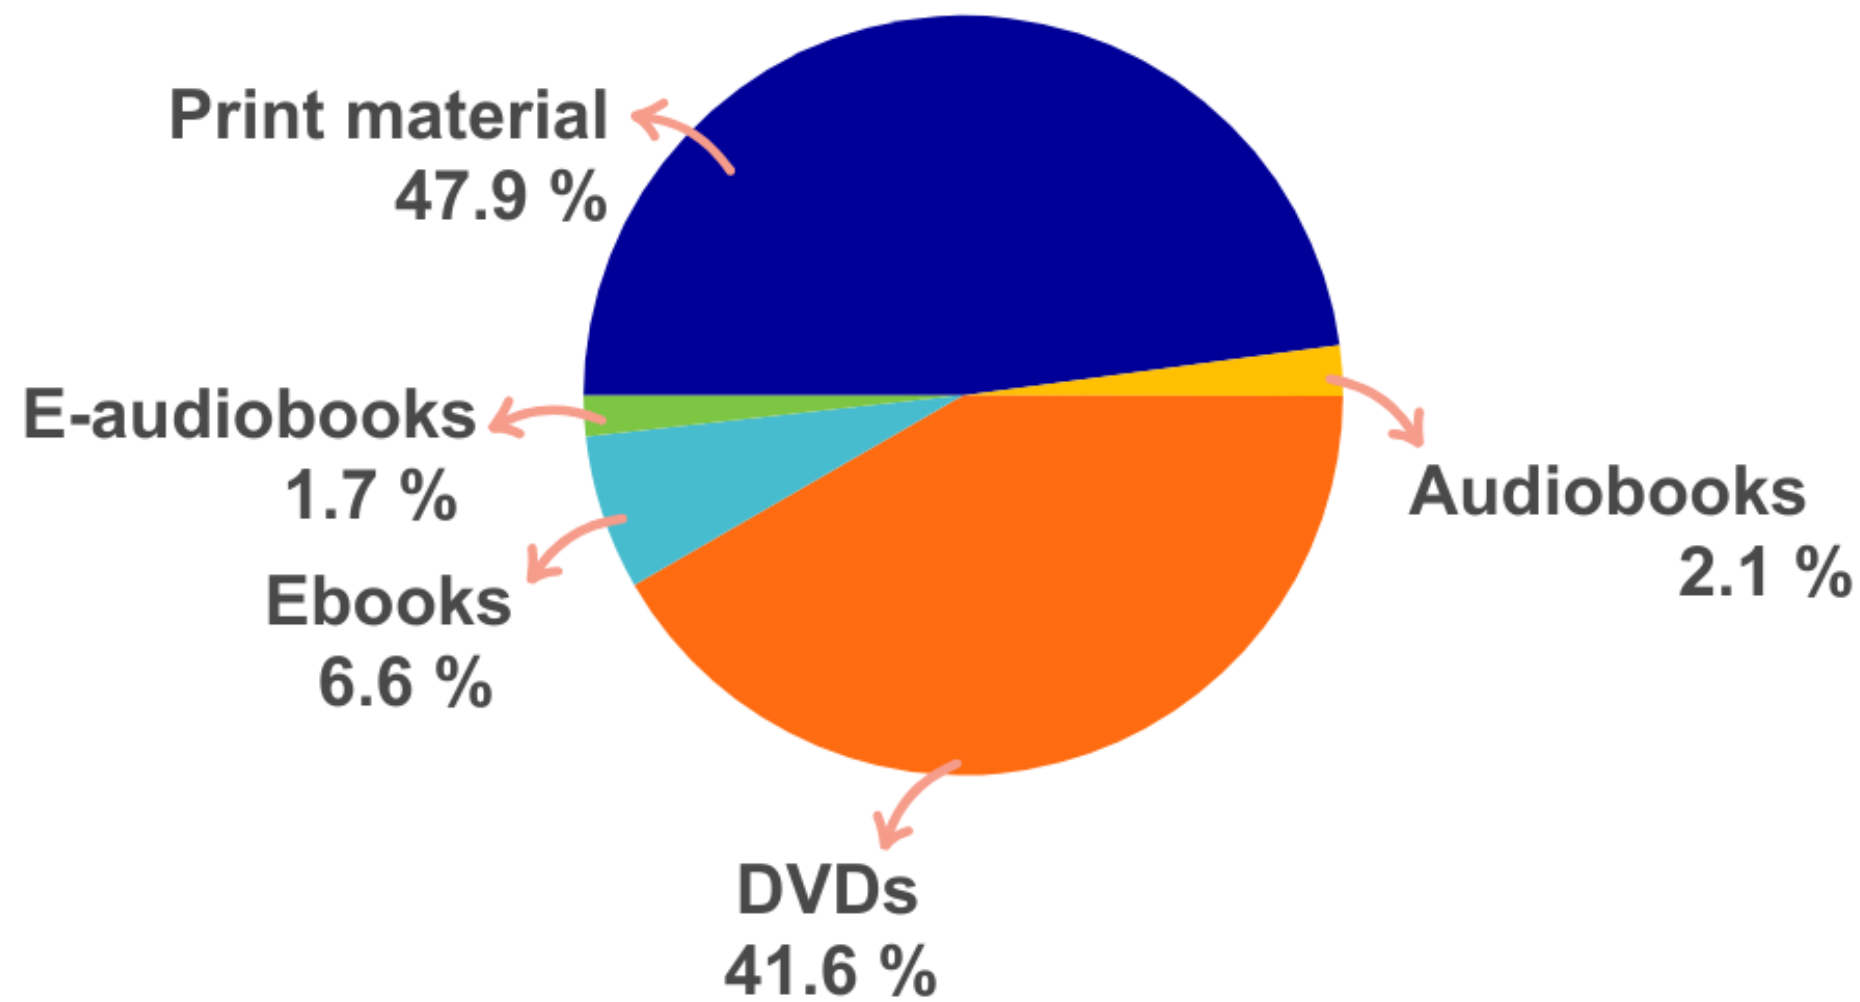

By The Numbers

Circulation by Format

FY 2019