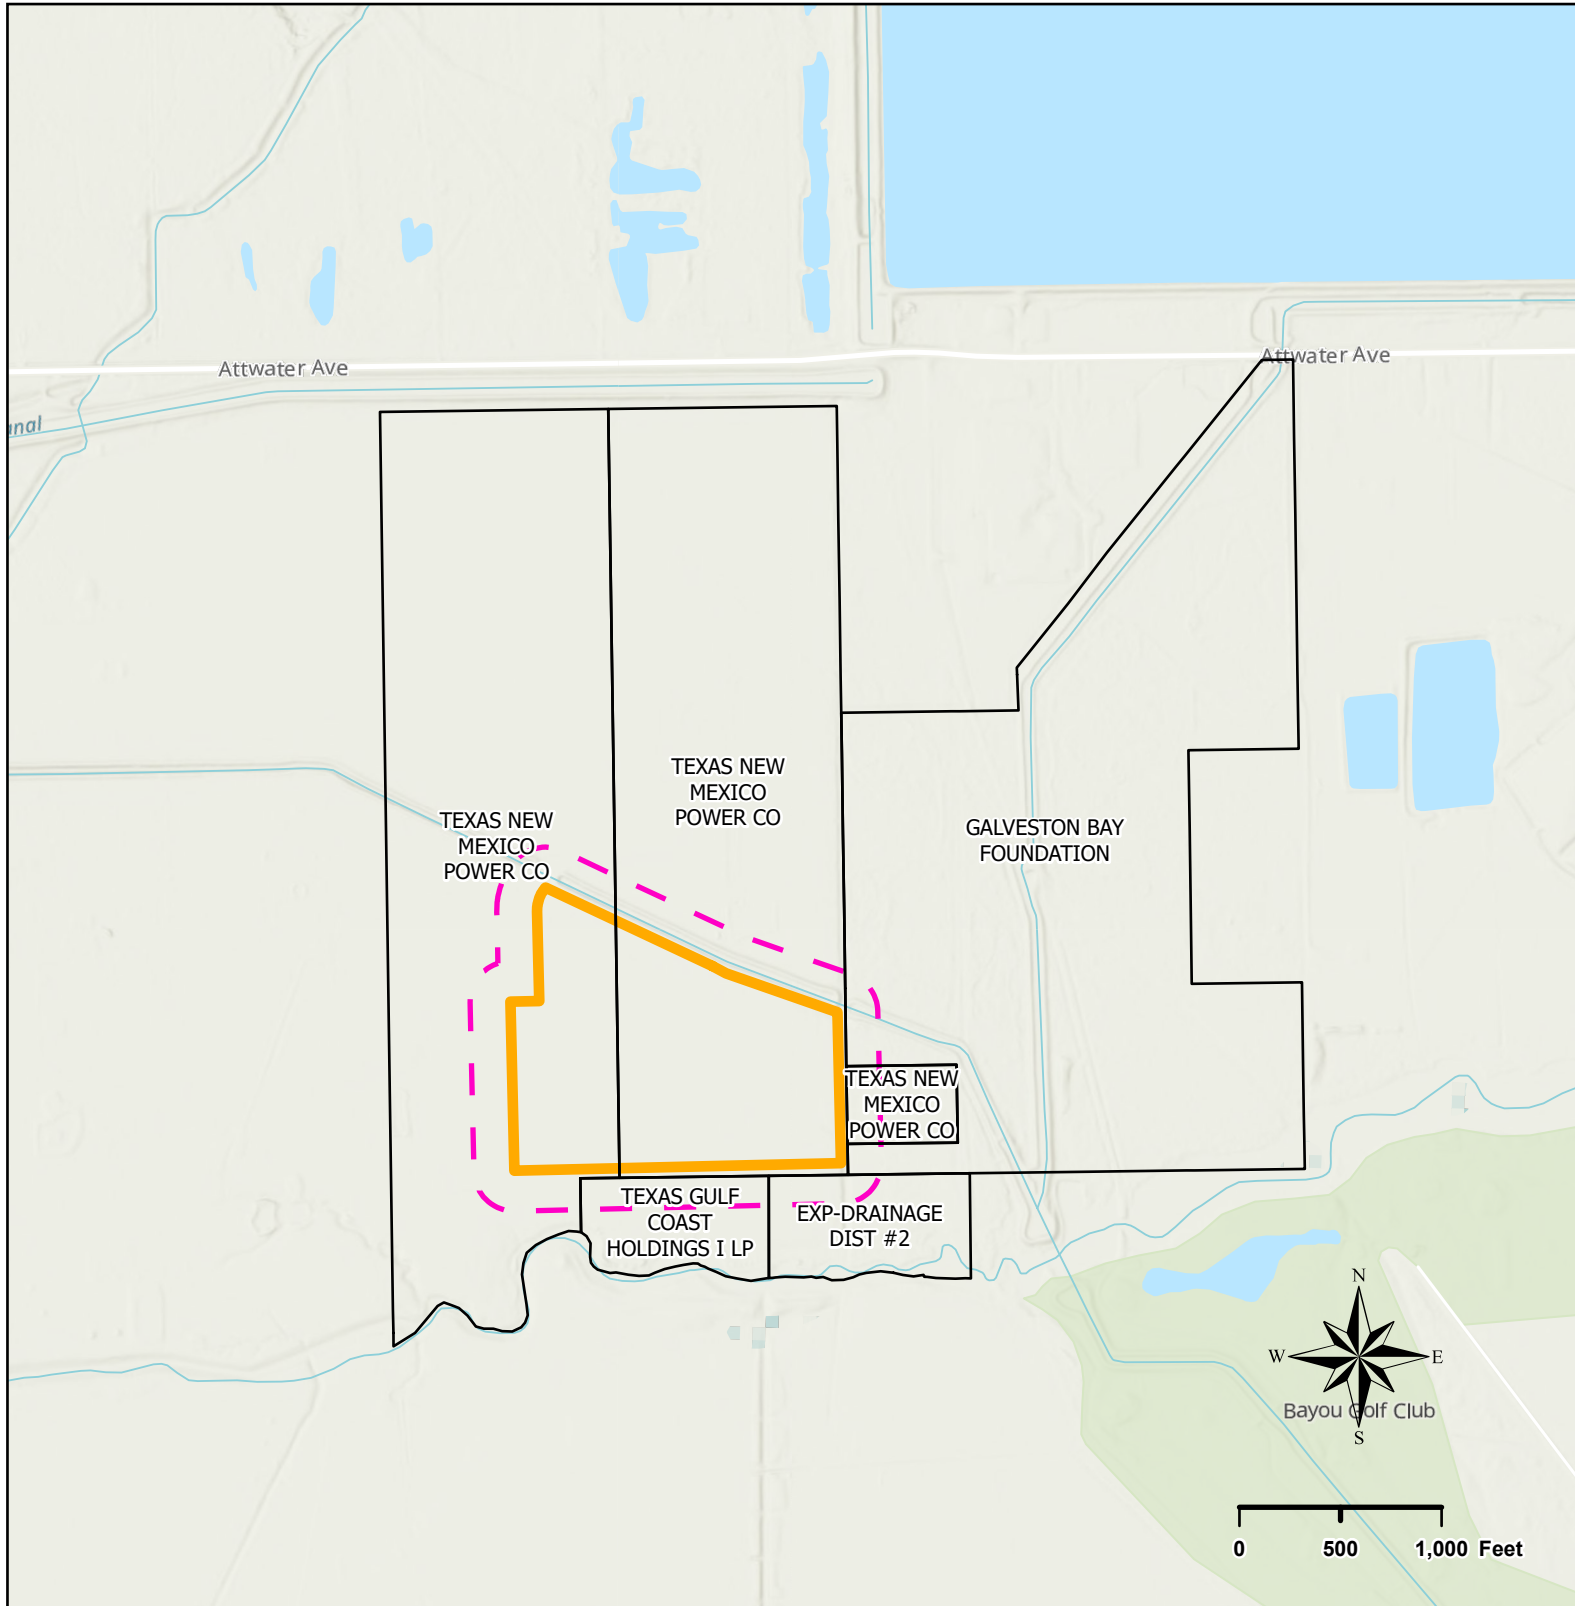

Red Egret  
BESS

Engineering  
& Planning

City Hall

N

Google

# Red Egret

Site Plan with Aerial

Attwater Ave

Attwater Ave

Attwater Ave

Humbler Camp Rd

Humbler Camp Rd

Carole You

Google Earth

Image © 2025 Airbus

1000 ft

**Legend**

-  Proposed Boundary
-  200ft Buffer
-  Parcels

Date: 06/18/2025  
 Copyright – Red Egret BESS, LLC