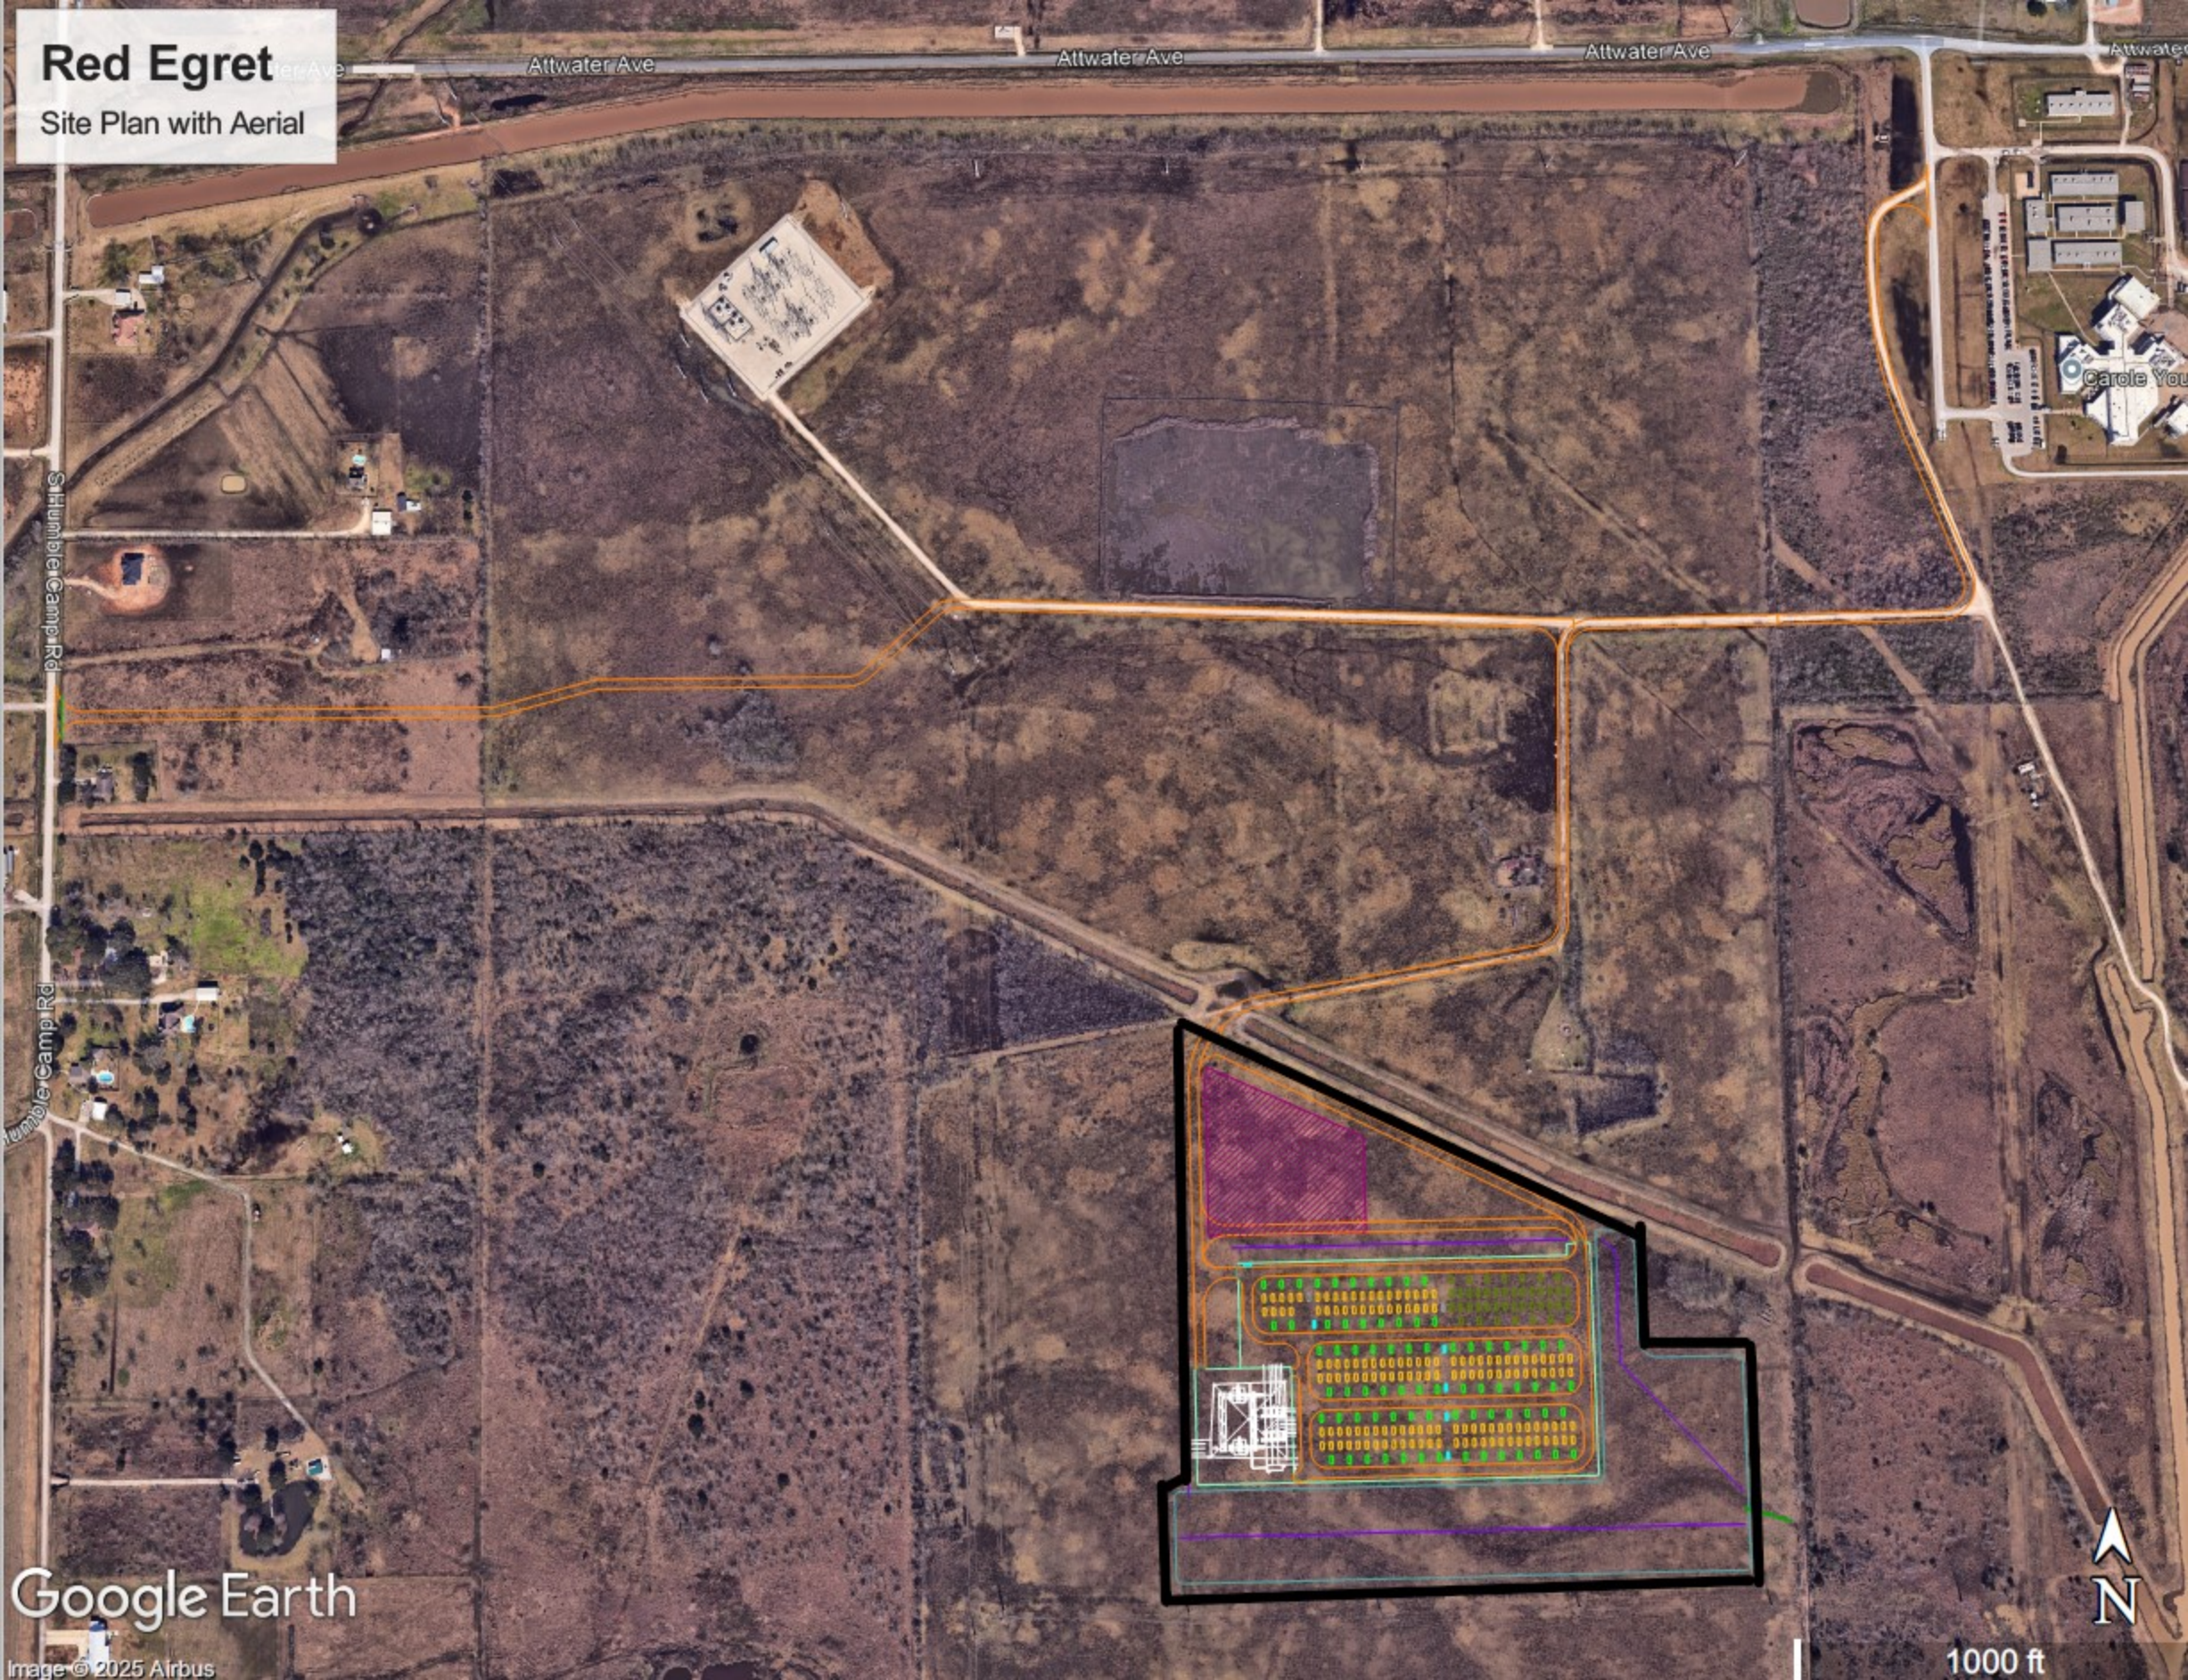

Red Egret  
BESS

Engineering  
& Planning

City Hall

N

Google

# Red Egret

Site Plan with Aerial

Attwater Ave

Attwater Ave

Attwater Ave

Humbler Camp Rd

Humbler Camp Rd

Carole You

Google Earth

Image © 2025 Airbus

1000 ft

**Legend**

-  Proposed Boundary
-  200ft Buffer
-  Parcels

Date: 06/18/2025  
 Copyright – Red Egret BESS, LLC