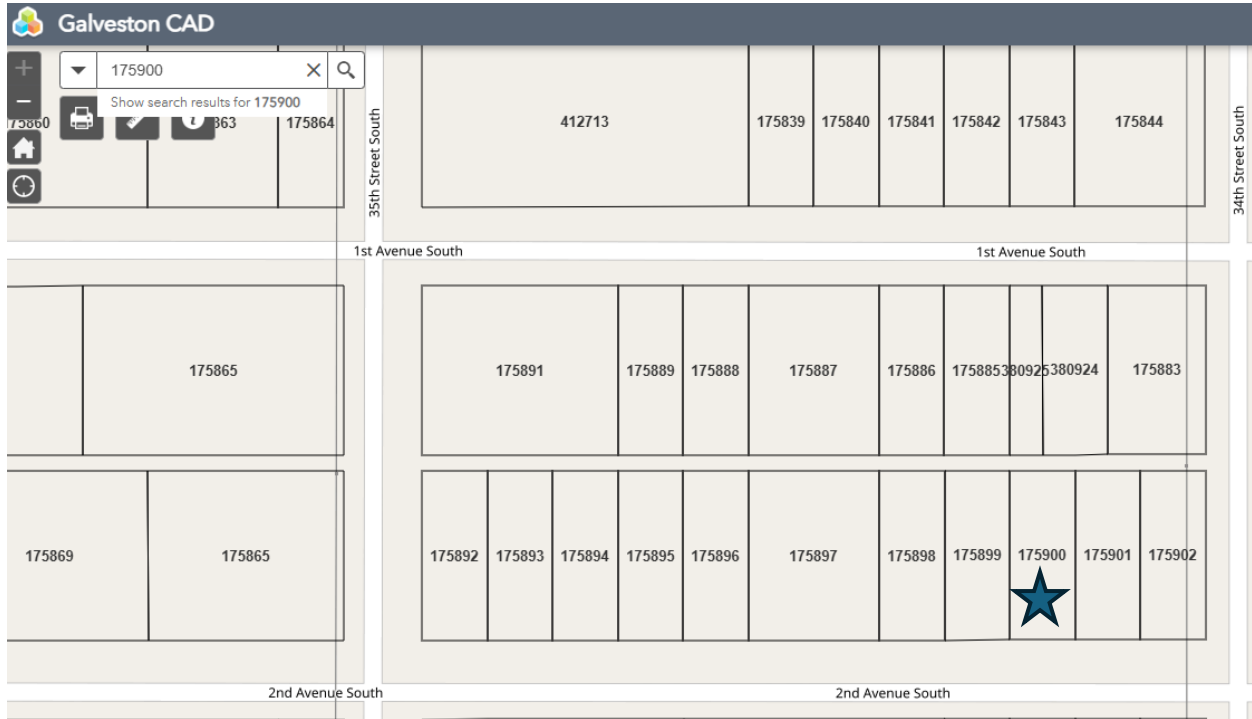

3302 1st Avenue South – GCAD 175827 – Location, aerial, zoning

3405 1st Avenue South – GCAD 380924 – Location, aerial, zoning

3412 2nd Avenue South – GCAD 175900 – Location, aerial, zoning

1230 1st Avenue South – GCAD 182242 – Location, aerial, zoning