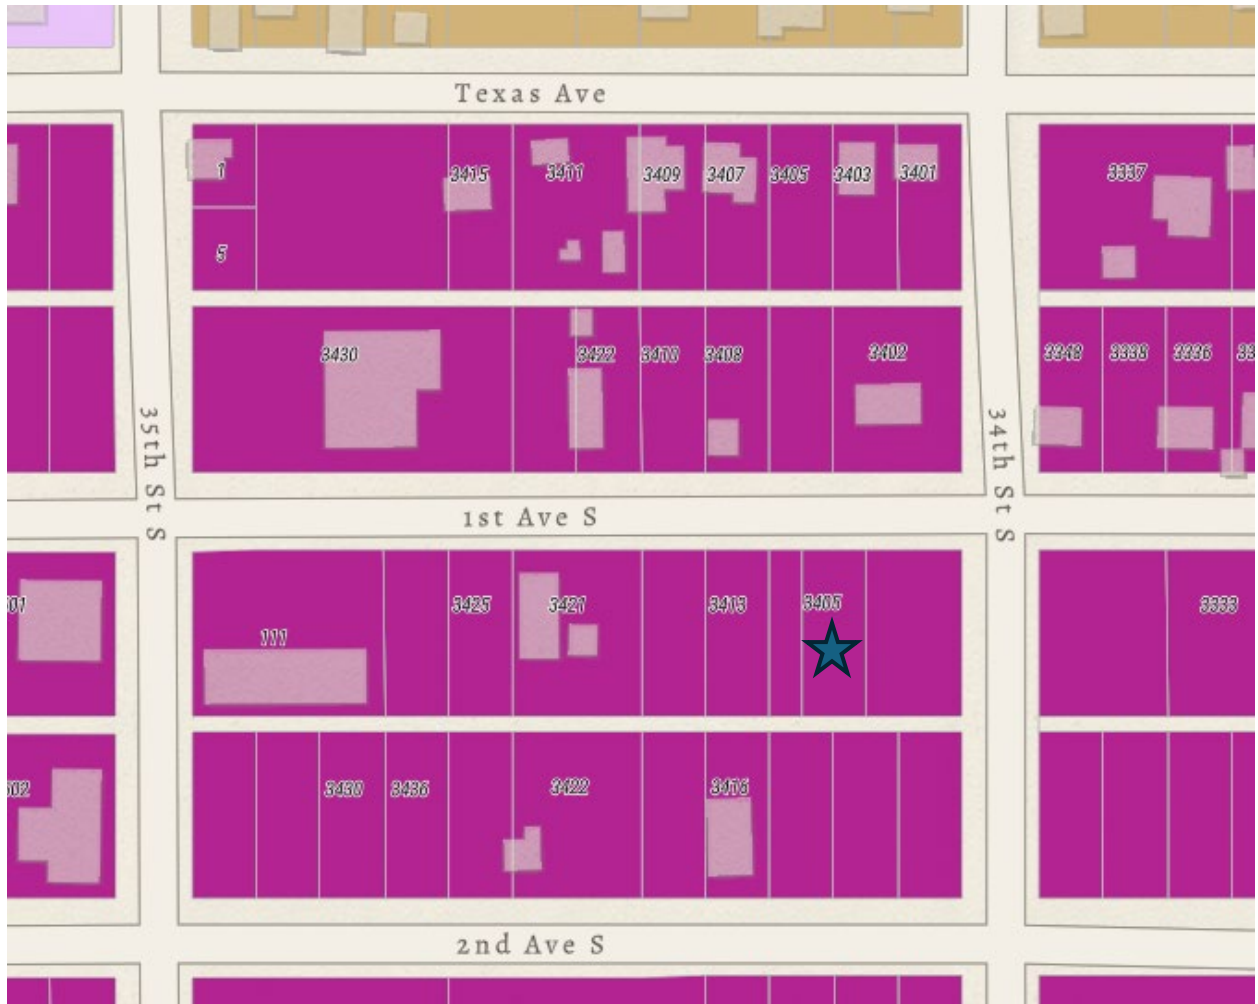

3302 1st Avenue South – GCAD 175827 – Location, aerial, zoning

3405 1st Avenue South – GCAD 380924 – Location, aerial, zoning

3412 2nd Avenue South – GCAD 175900 – Location, aerial, zoning

1230 1st Avenue South – GCAD 182242 – Location, aerial, zoning