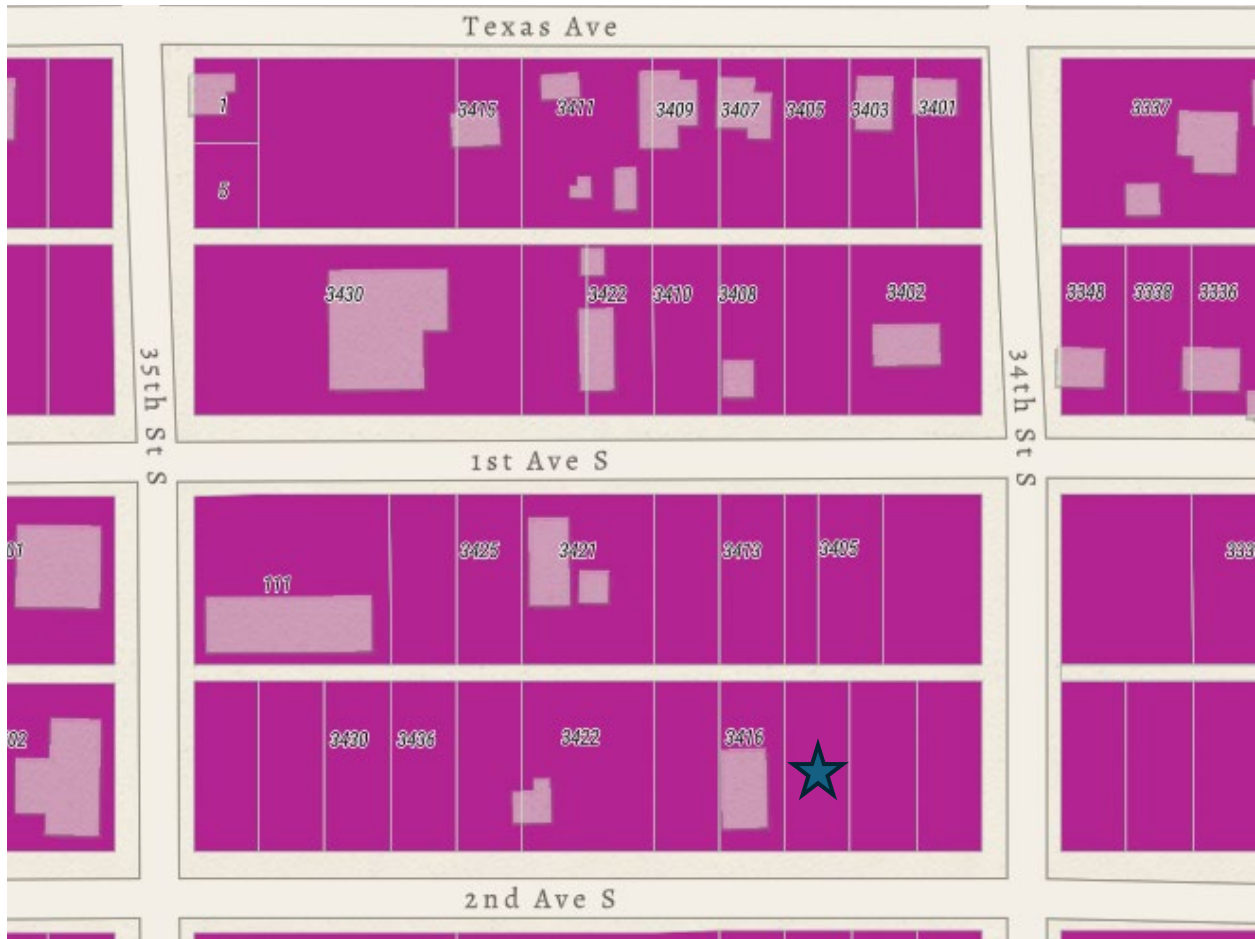

3302 1st Avenue South – GCAD 175827 – Location, aerial, zoning

3405 1st Avenue South – GCAD 380924 – Location, aerial, zoning

3412 2nd Avenue South – GCAD 175900 – Location, aerial, zoning

1230 1st Avenue South – GCAD 182242 – Location, aerial, zoning