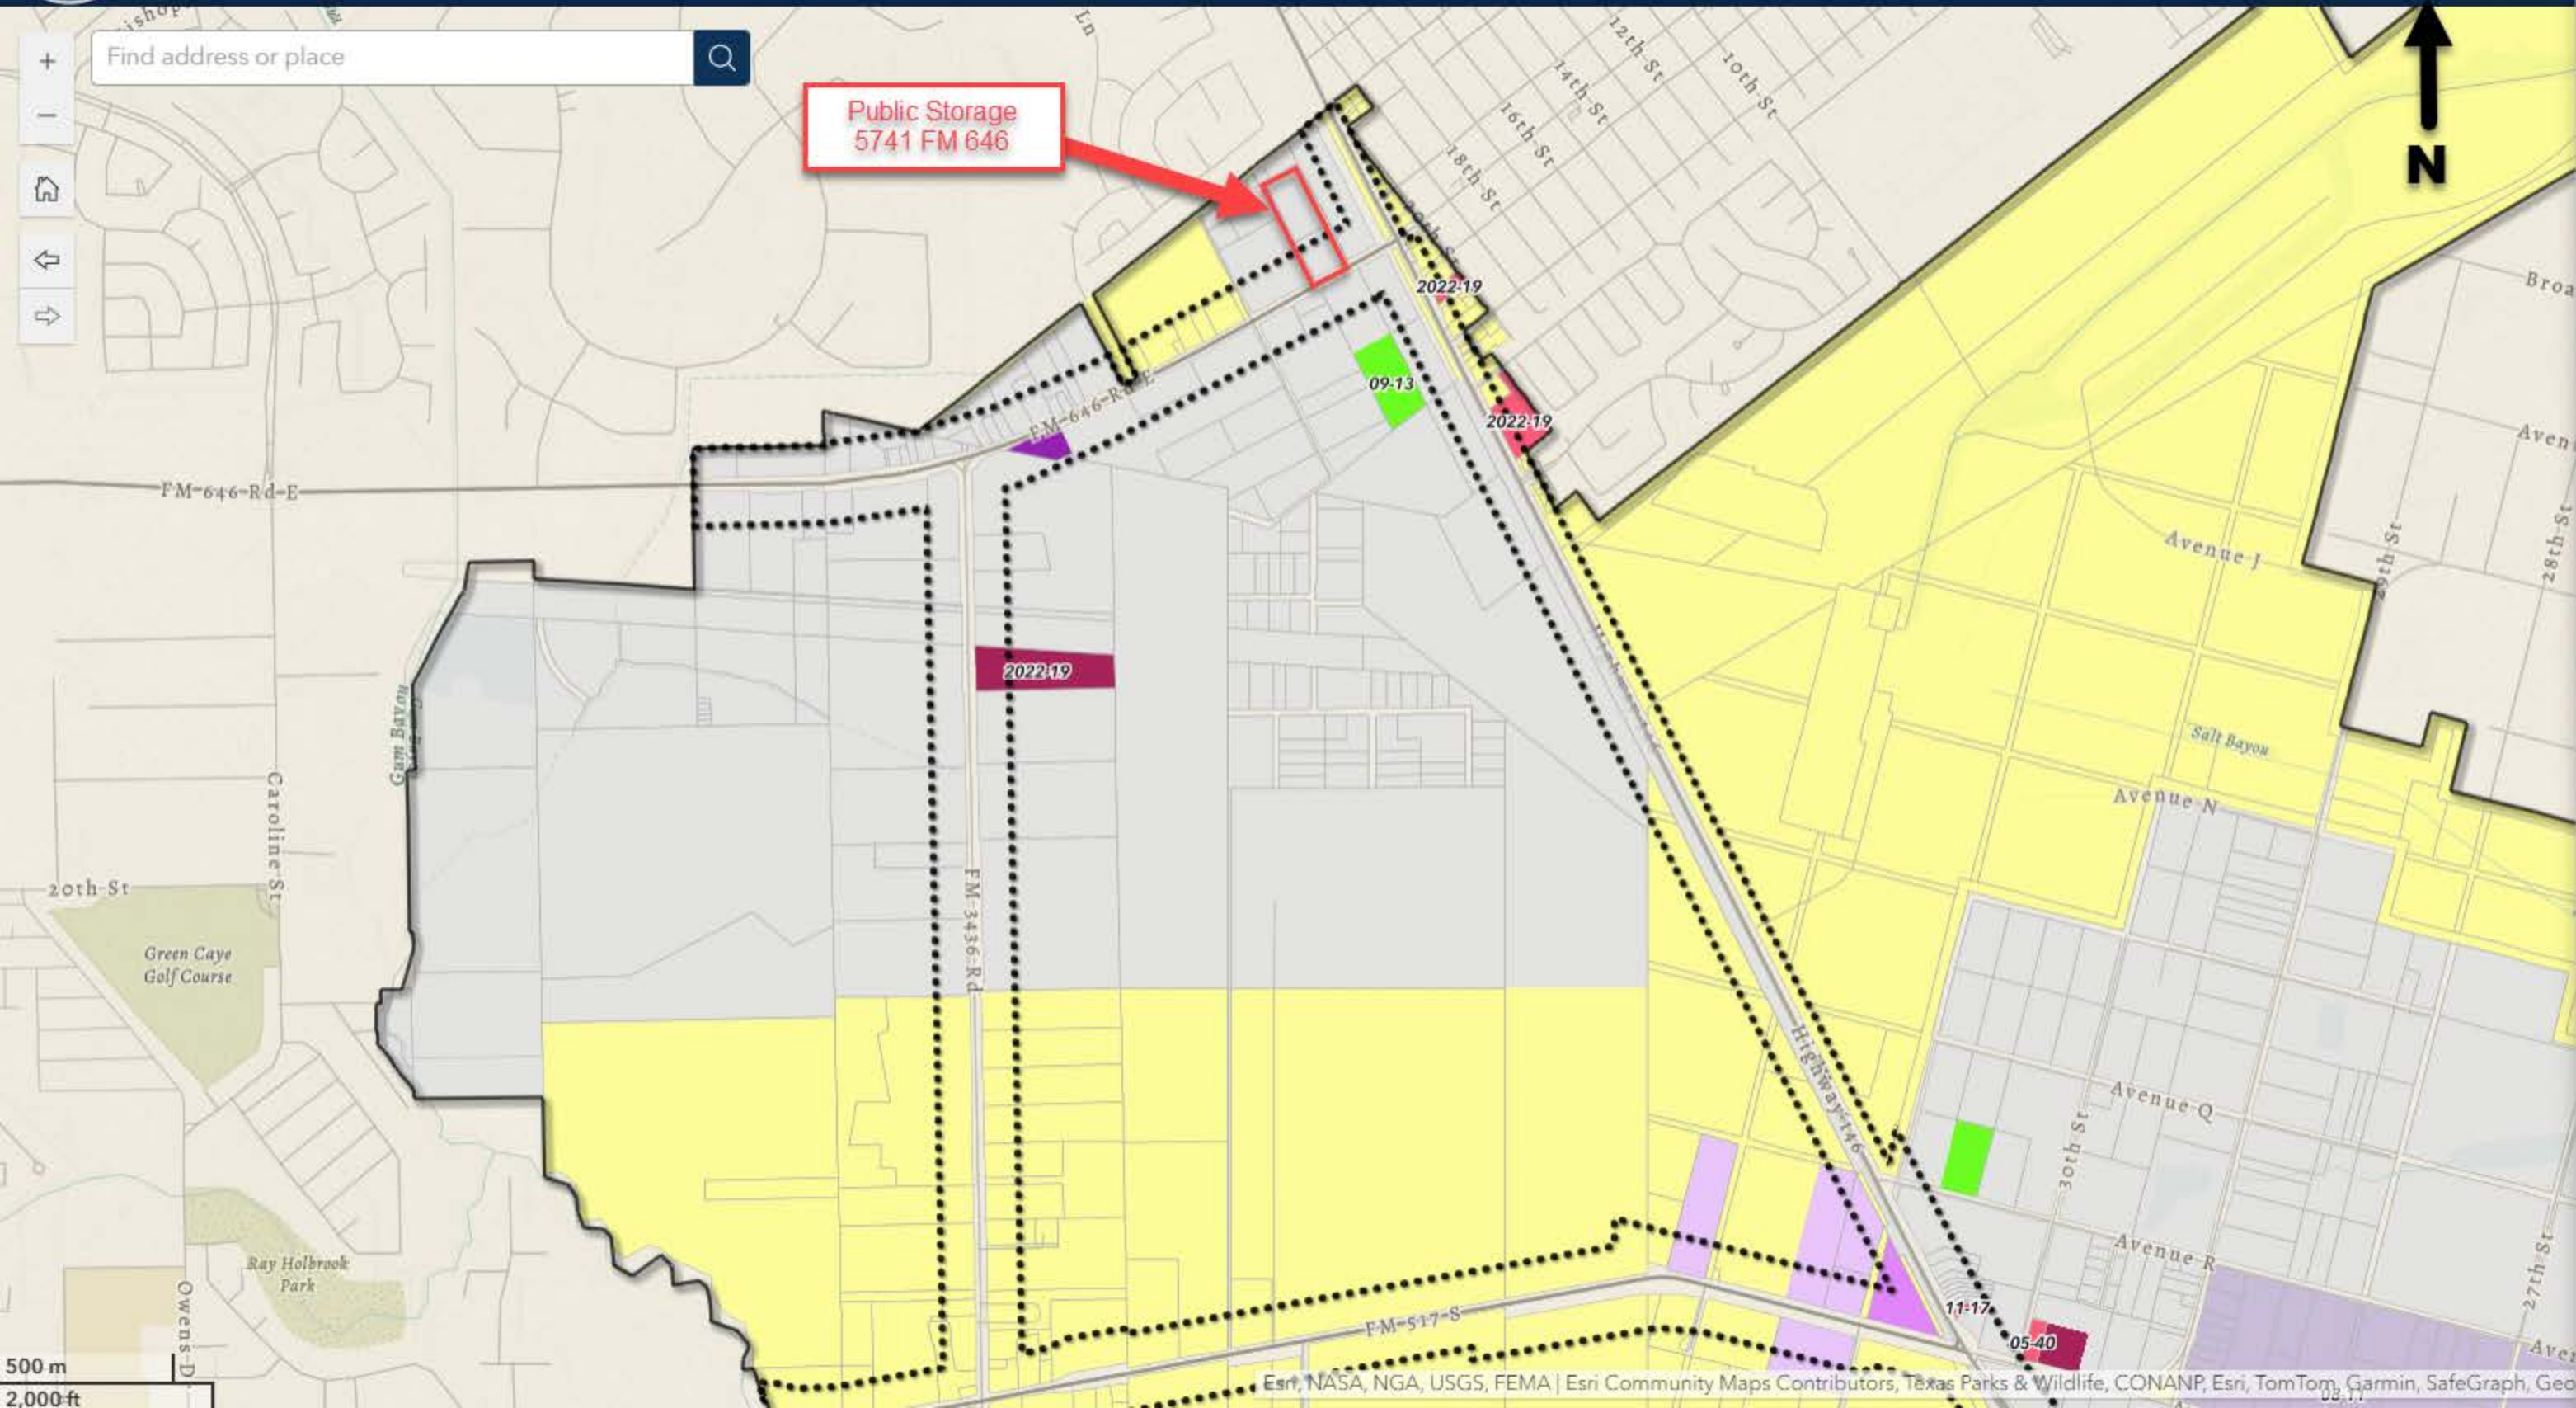

# Zoning Search Tool | City of Texas City, Texas

Type text here

Find address or place

Public Storage  
5741 FM 646

500 m

2,000 ft