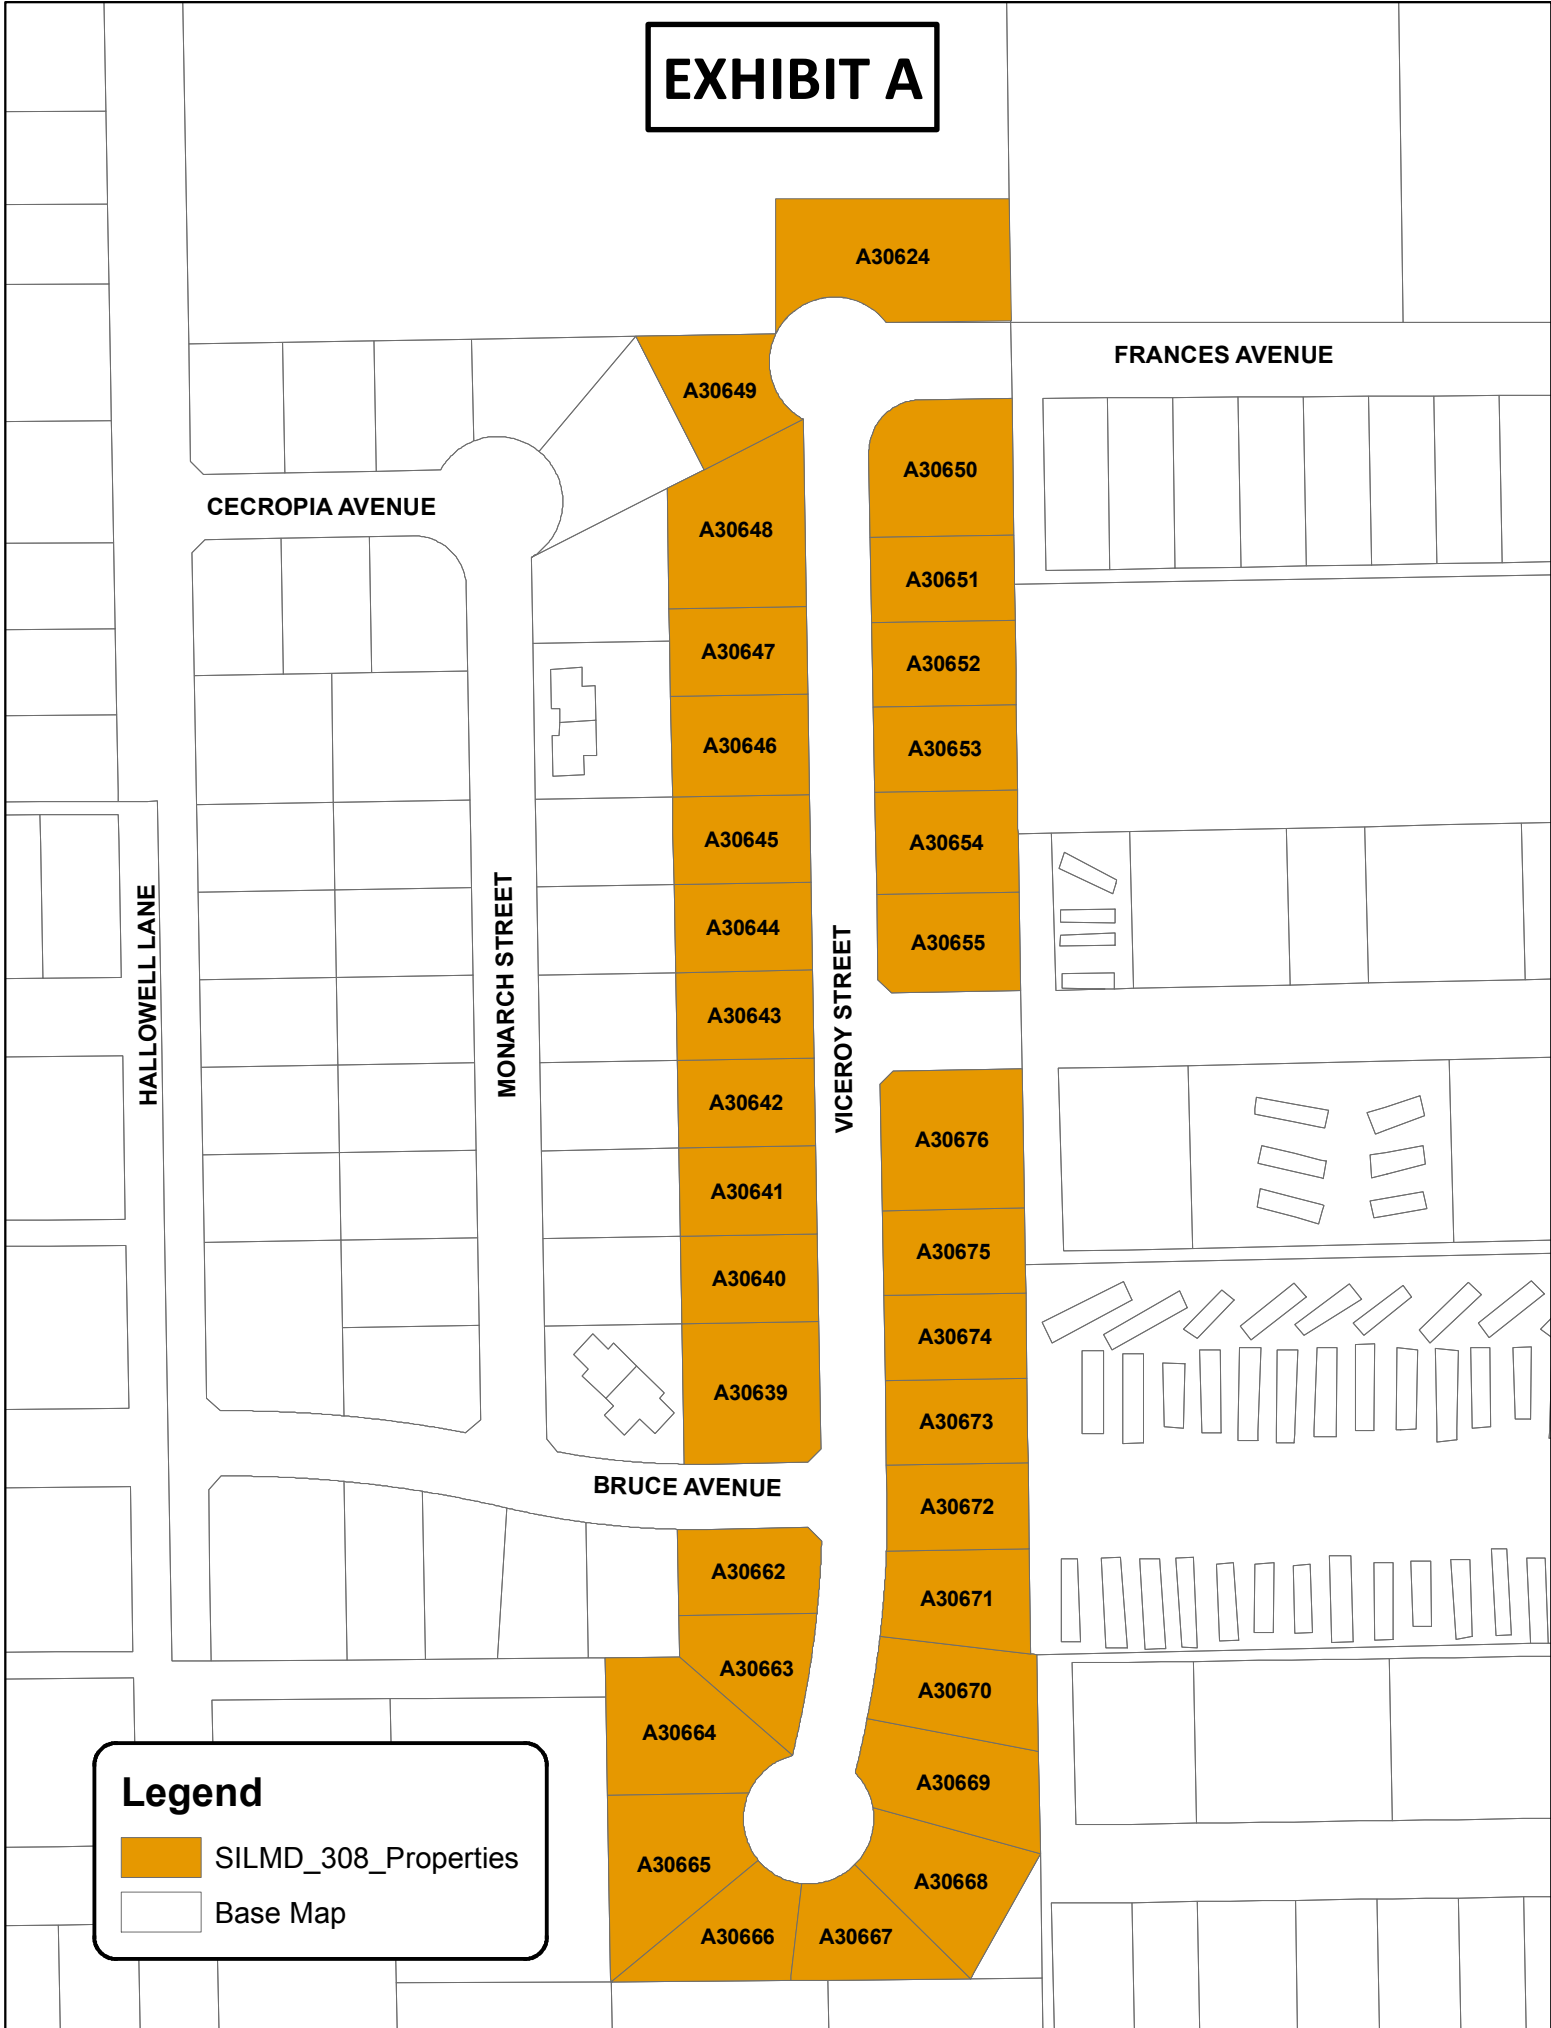

EXHIBIT A

Legend

-  SILMD_308_Properties
-  Base Map