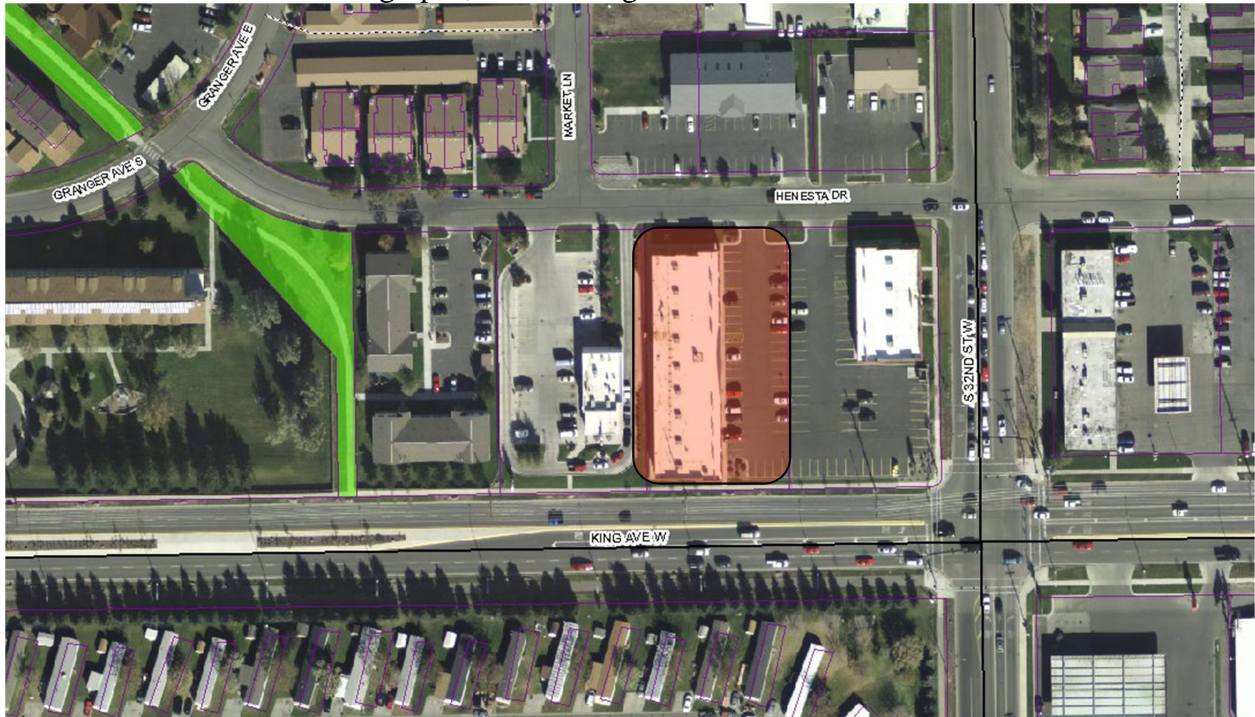

Attachment B
Site Photographs, Zone Change #877– 3210 Henesta Drive

Subject Property

Siam Thai Restaurant

Attachment B, continued
Site Photographs, Zone Change #877 – 3210 Henesta Drive

View west along Henesta Drive

Attachment B, continued
Site Photographs, Zone Change #877- 3210 Henesta Drive

North across Henesta Drive

East along Henesta Drive to intersection of 32nd Street West