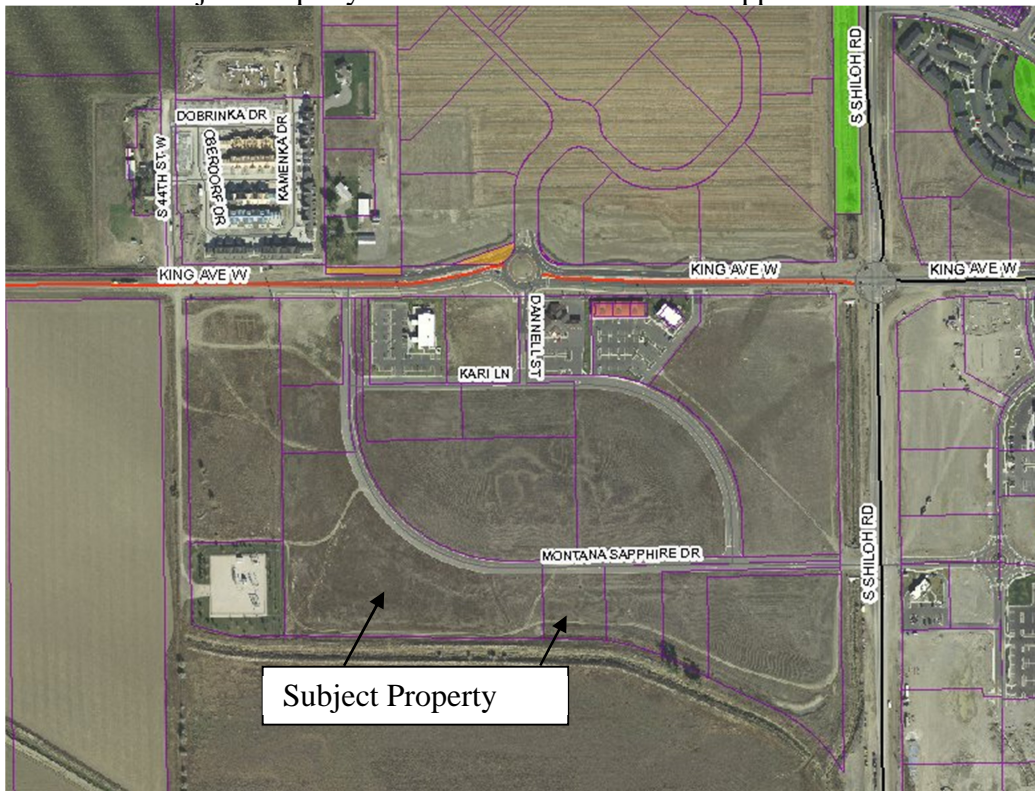

Attachment B

Site Photographs, Zone Change #878 – 4300 Montana Sapphire Drive

Subject Property view south from Montana Sapphire Drive

Aerial Map

Attachment B, continued

Site Photographs, Zone Change #878 – 4300 Montana Sapphire Drive

View north and west along Montana Sapphire Drive

View east along Montana Sapphire Drive

Attachment B, continued

Site Photographs, Zone Change #878 – 4300 Montana Sapphire Drive

View north to King Ave West

View north and east to King Ave West and Shiloh Road intersection