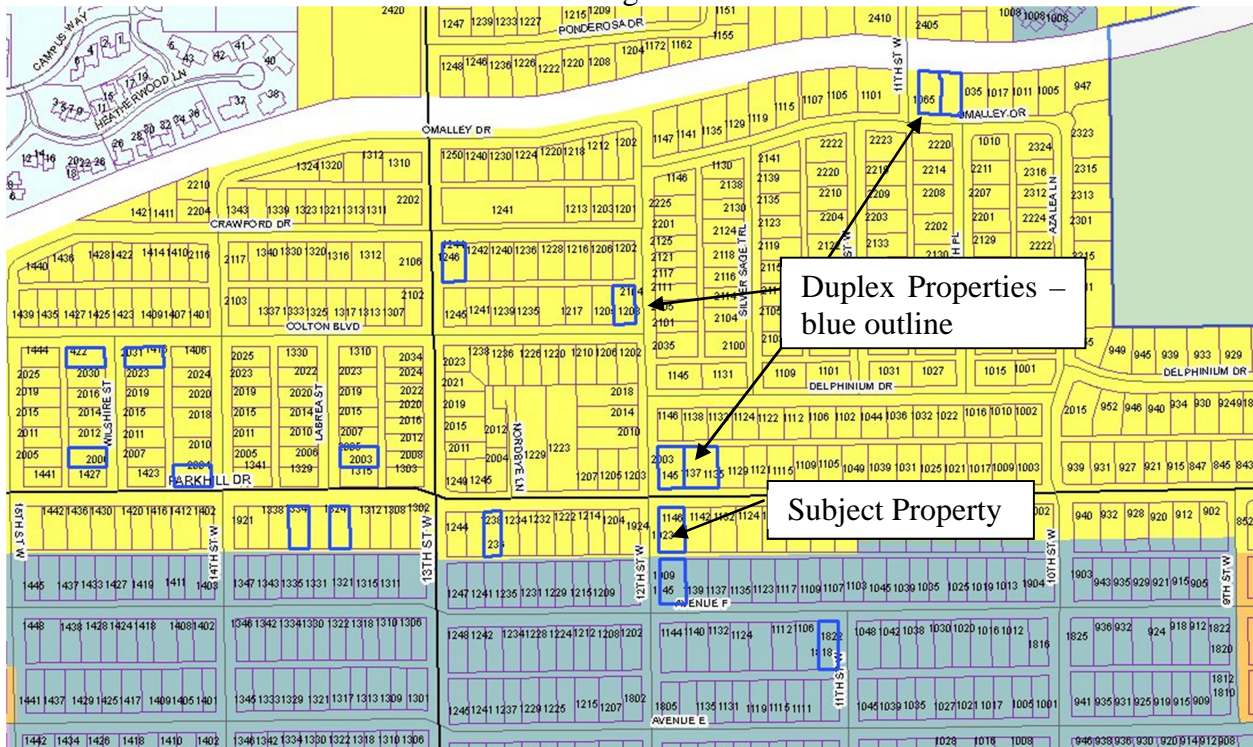

Attachment B
Site Photographs, Zone Change #880– 1146 Parkhill Drive

Subject Property – view from Parkhill Drive

Subject Property – view south along 12th Street West

Attachment B, continued
Site Photographs, Zone Change #880 – 1146 Parkhill Drive

View north and west along Parkhill Drive

View north up 12th Street West

Attachment B, continued
Site Photographs, Zone Change #880 – 1146 Parkhill Drive

View east along Parkhill Drive

Subject property – zoning and similar two-family dwelling in the area