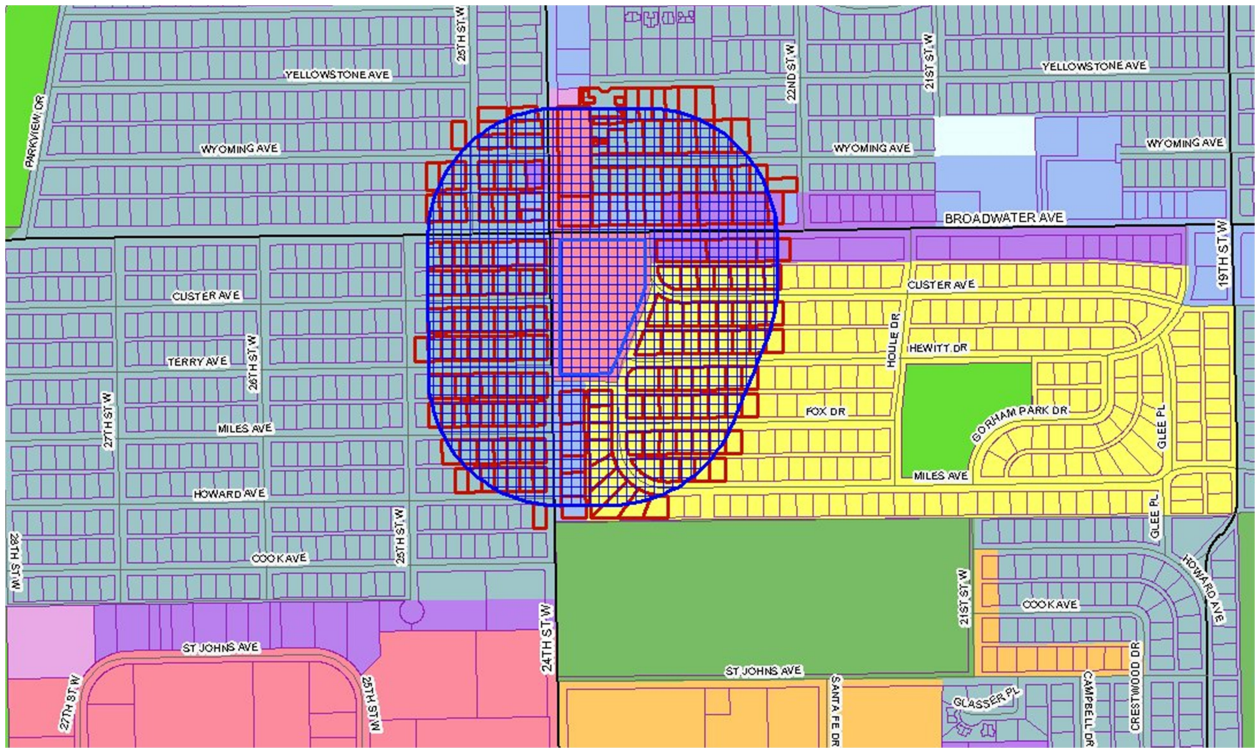

**Attachment B**  
**Site photos – Special Review #896 – 525 24<sup>th</sup> St West**

Subject property

View north

**Attachment B, continued**  
**Site photos – Special Review #896 – 525 24<sup>th</sup> St West**

View south and east along existing building

View west across parking lot – 24<sup>th</sup> Street West

**Attachment B, continued**  
**Site photos – Special Review #896 – 525 24<sup>th</sup> St West**

Aerial View

600 radius map