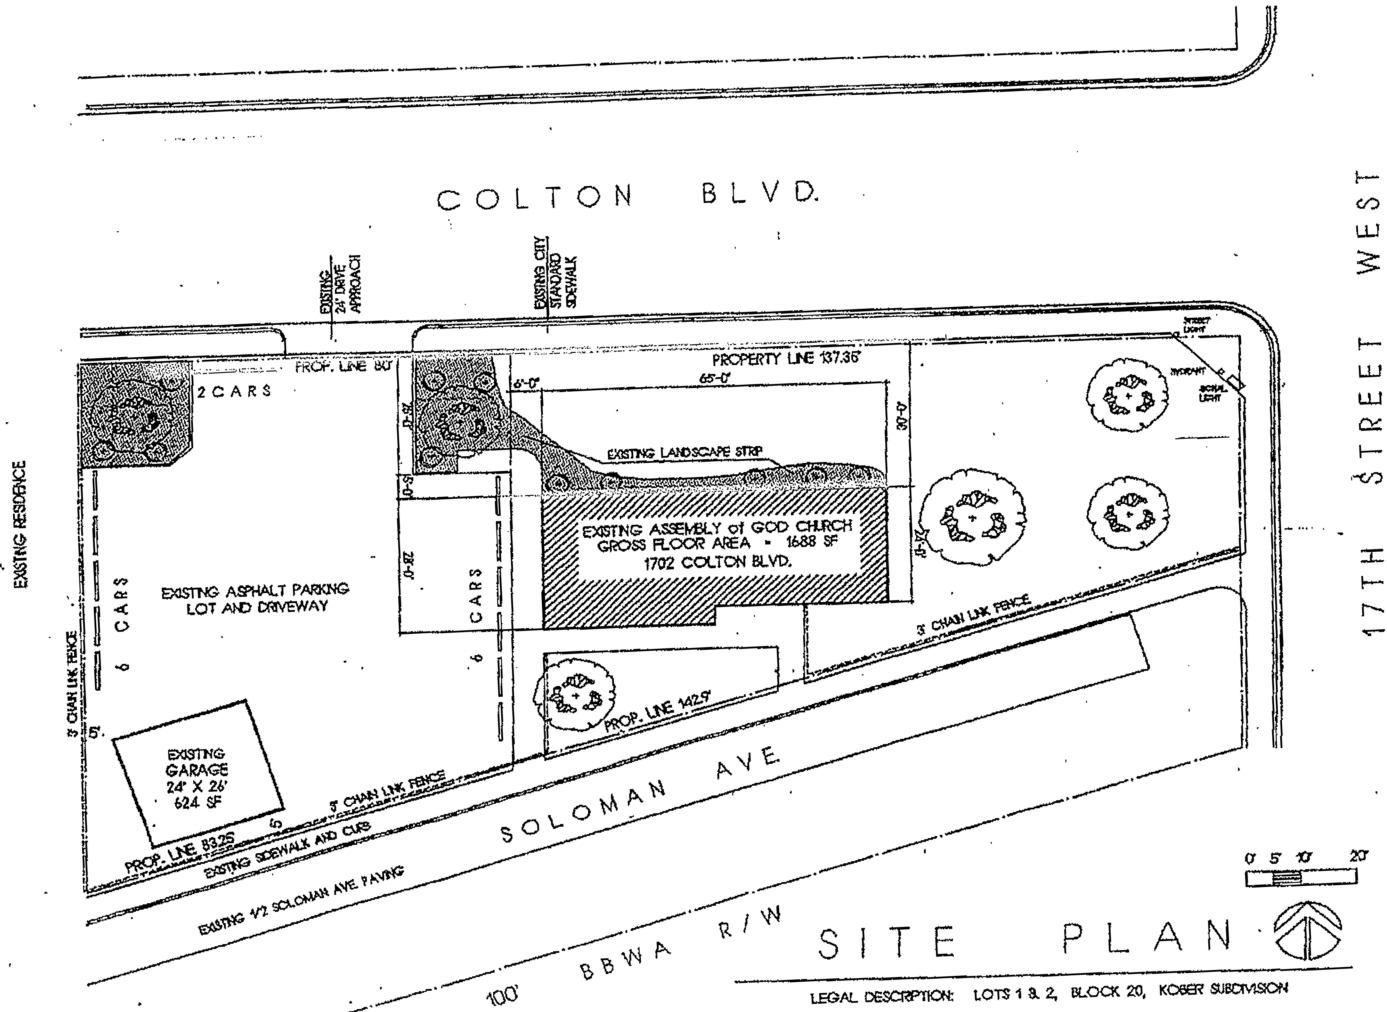

Attachment C
Site Plan – Day Care Center

SITE PLAN 

LEGAL DESCRIPTION: LOTS 1 & 2, BLOCK 20, KOBER SUBDIVISION