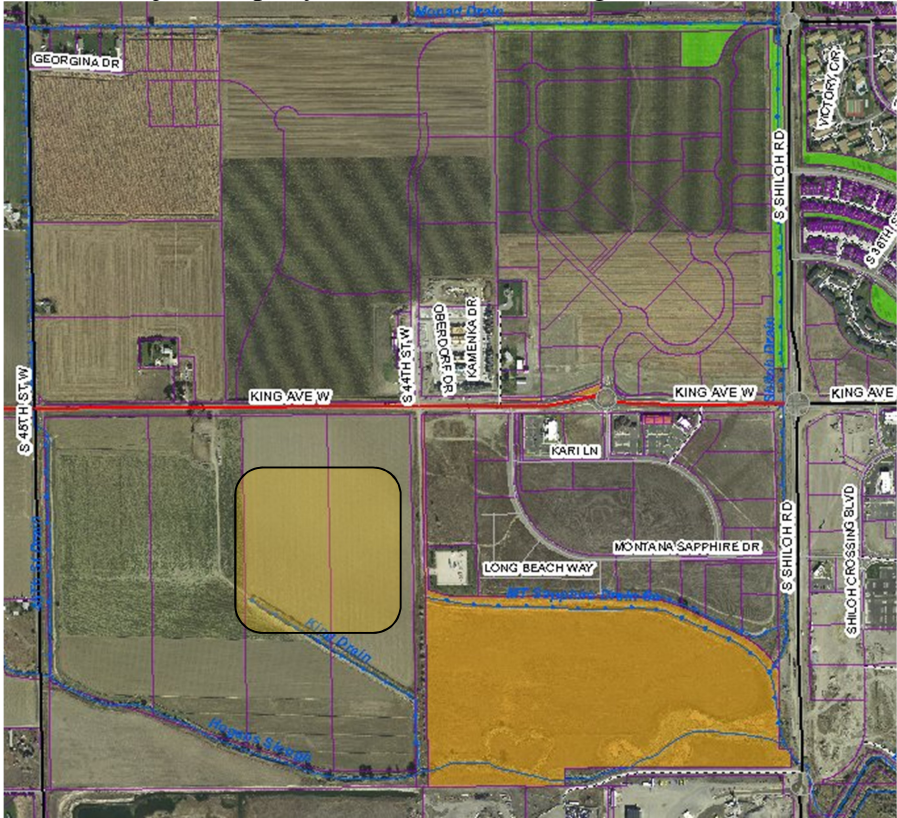

Attachment B
Site Photographs, Zone Change #900 – Western Sky Subdivision

Subject Property view south from King Avenue West

Aerial Map

Attachment B, continued
Site Photographs, Zone Change #900 – Western Sky Subdivision

View north and east from S 44th Street West

View east along King Avenue West

Attachment B, continued
Site Photographs, Zone Change #900 – Western Sky Subdivision

View west along King Ave West

View south from King Ave West