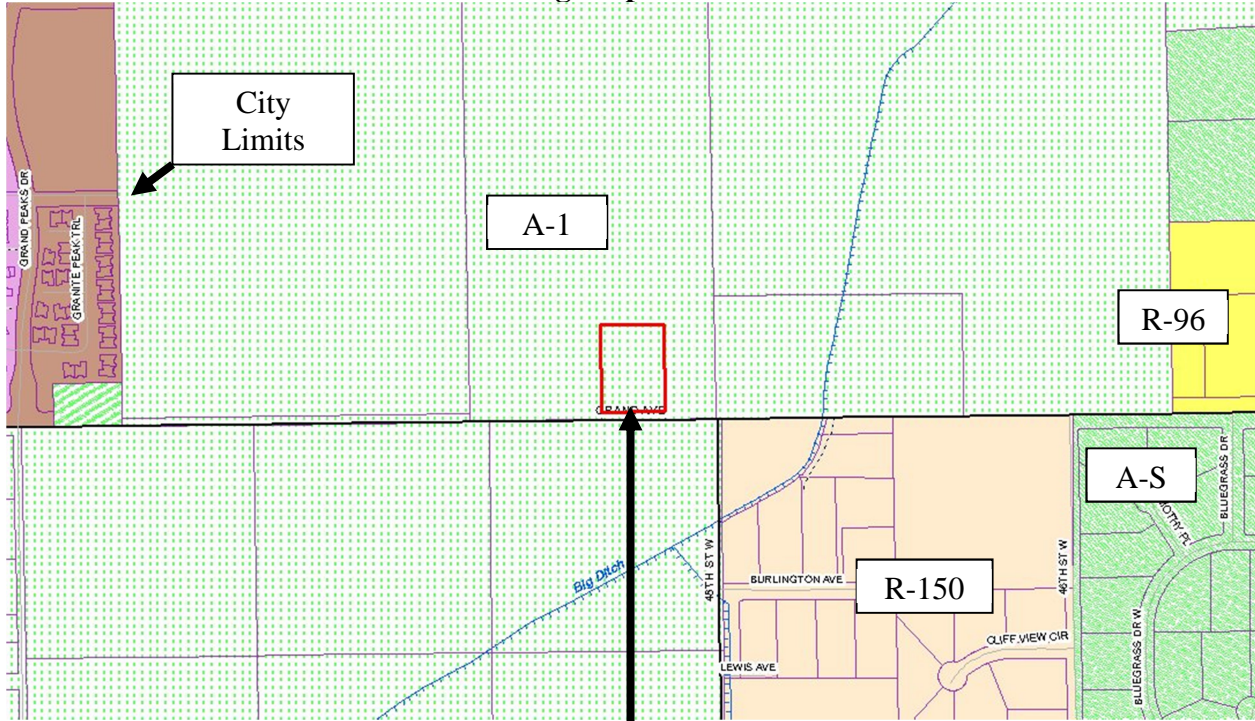

**Attachment A**  
**Zoning Map – SR #900**

Subject Property at 4809 Grand Avenue