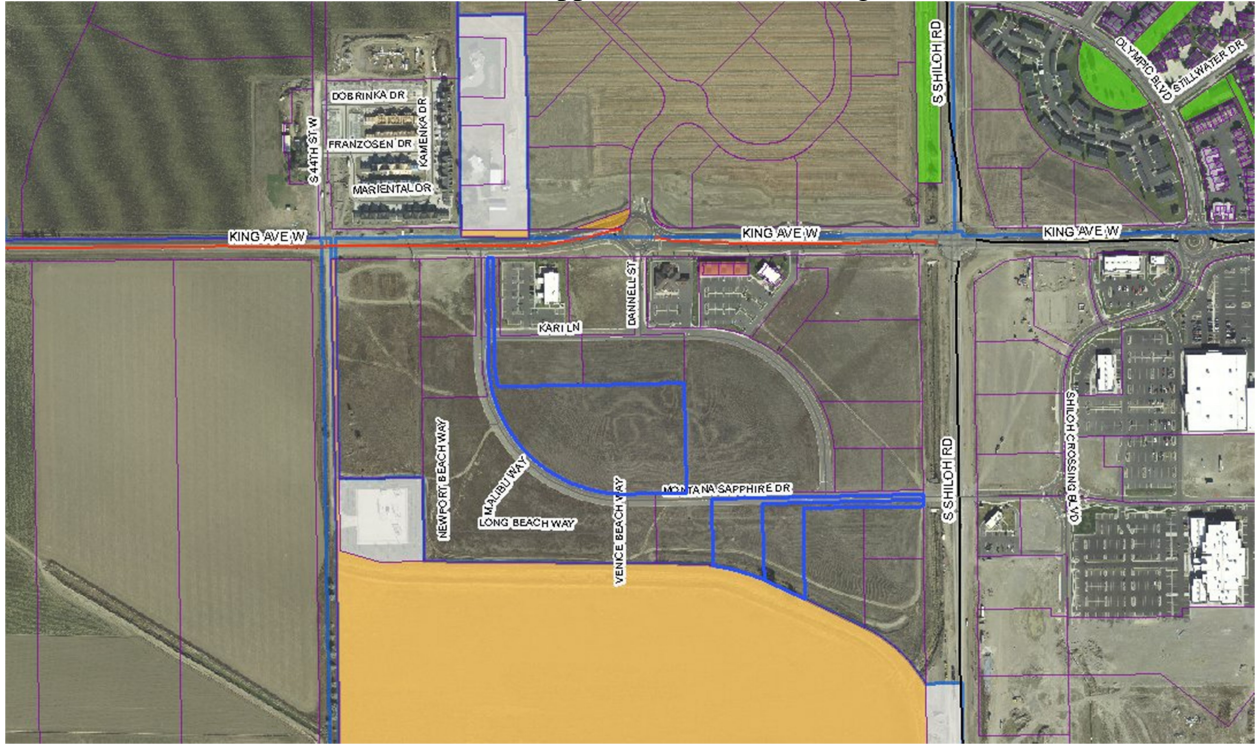

Attachment B

Site Photographs, Zone Change #903

4110 and 4020 Montana Sapphire Drive; 4215 King Avenue West

Subject Property – Lots 6 & 7 south of Montana Sapphire Drive

Subject Property – Lot 4 north of Montana Sapphire Drive

Attachment B, continued
Site Photographs, Zone Change #903
4110 and 4020 Montana Sapphire Drive; 4215 King Avenue West

Aerial of Subject Properties

View north and east along Montana Sapphire Drive

Attachment B, continued
Site Photographs, Zone Change #903
4110 and 4020 Montana Sapphire Drive; 4215 King Avenue West

View north and west to King Ave West

View west to multi-family apartments under construction

Attachment B, continued
Site Photographs, Zone Change #903
4110 and 4020 Montana Sapphire Drive; 4215 King Avenue West

View north to King Ave West