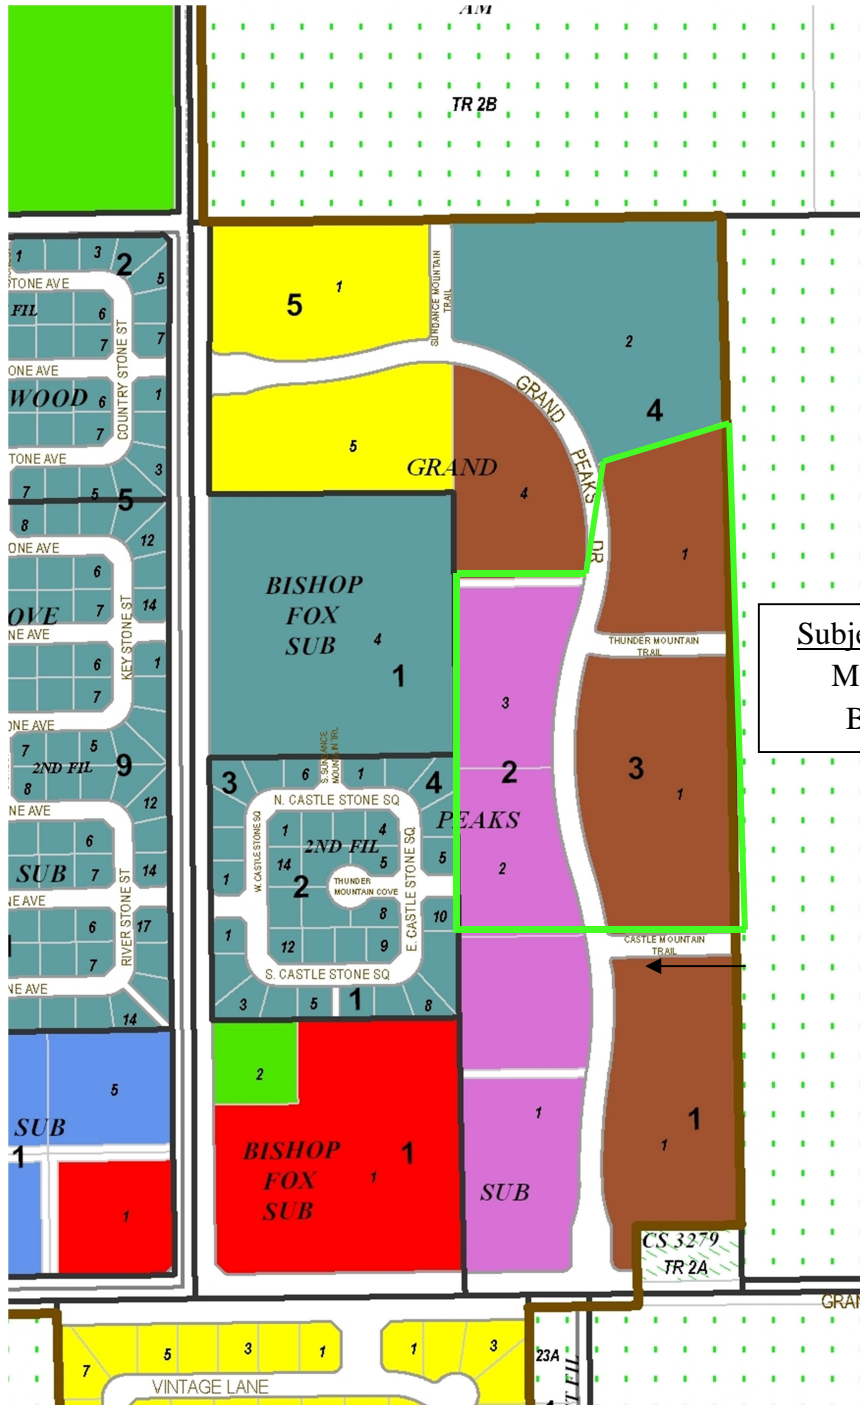

# Zoning Exhibit

Subject Property Zoning  
 Magenta = RMF-R  
 Brown = R-5000