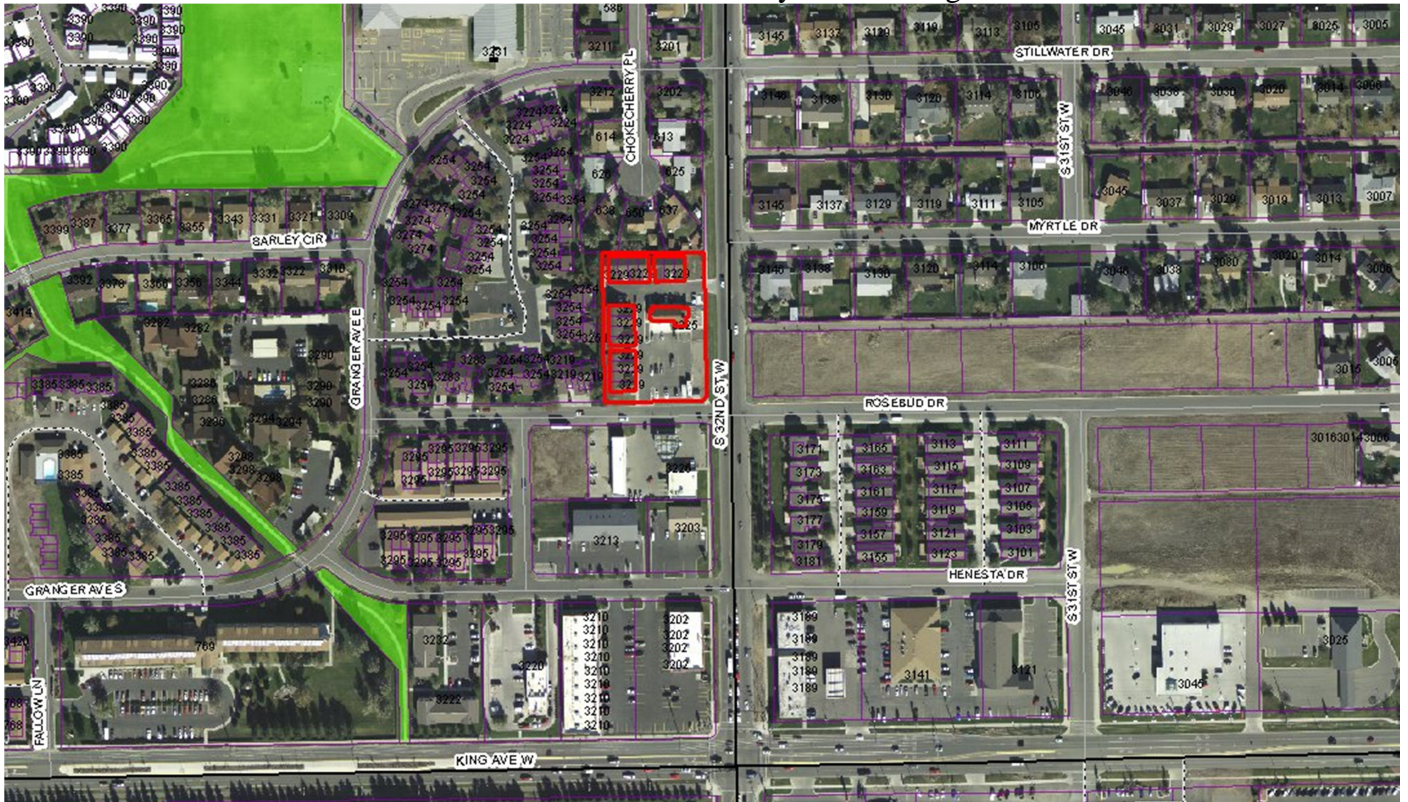

**Attachment B**  
Site Photographs, Zone Change #906– 3225 Rosebud Drive

Subject Property

View north along 32<sup>nd</sup> Street West

**Attachment B, continued**  
Site Photographs, Zone Change #906 – 3225 Rosebud Drive

View south and west from 32<sup>nd</sup> Street West

View of south west corner of vacant church/daycare building

**Attachment B, continued**  
Site Photographs, Zone Change #906- 3225 Rosebud Drive

West side of vacant church/daycare building