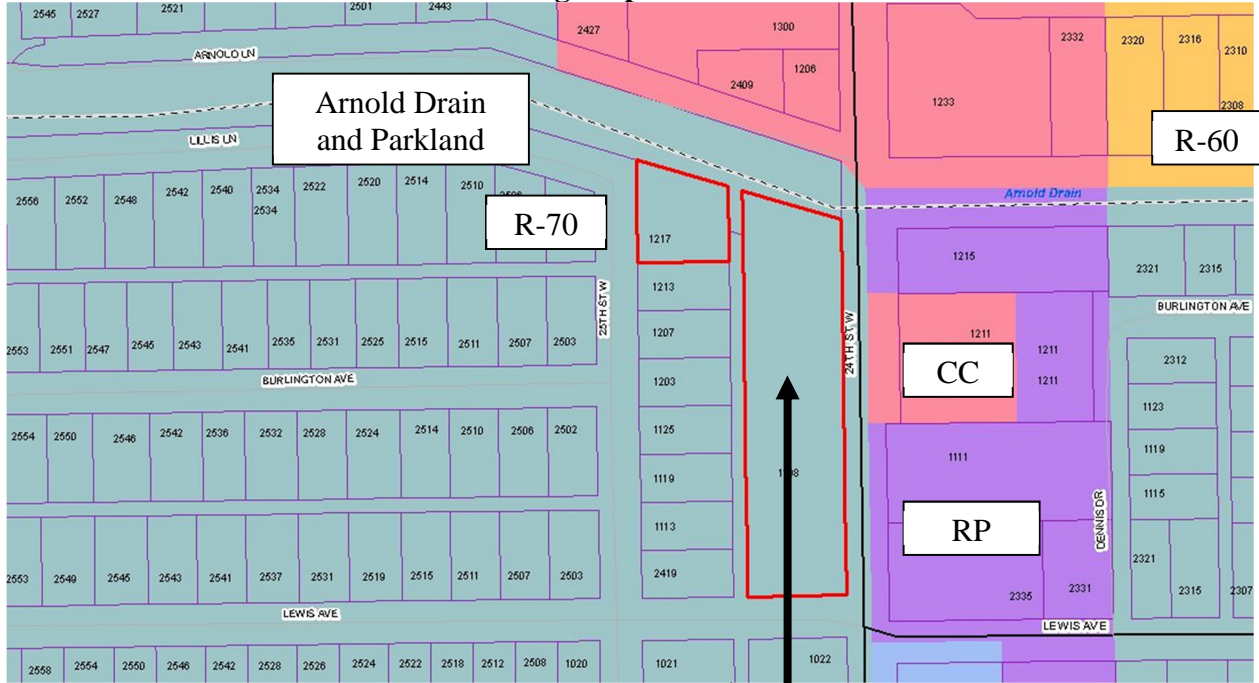

Attachment A
Zoning Map – SR #902

Subject Property at 1108 24th Street West