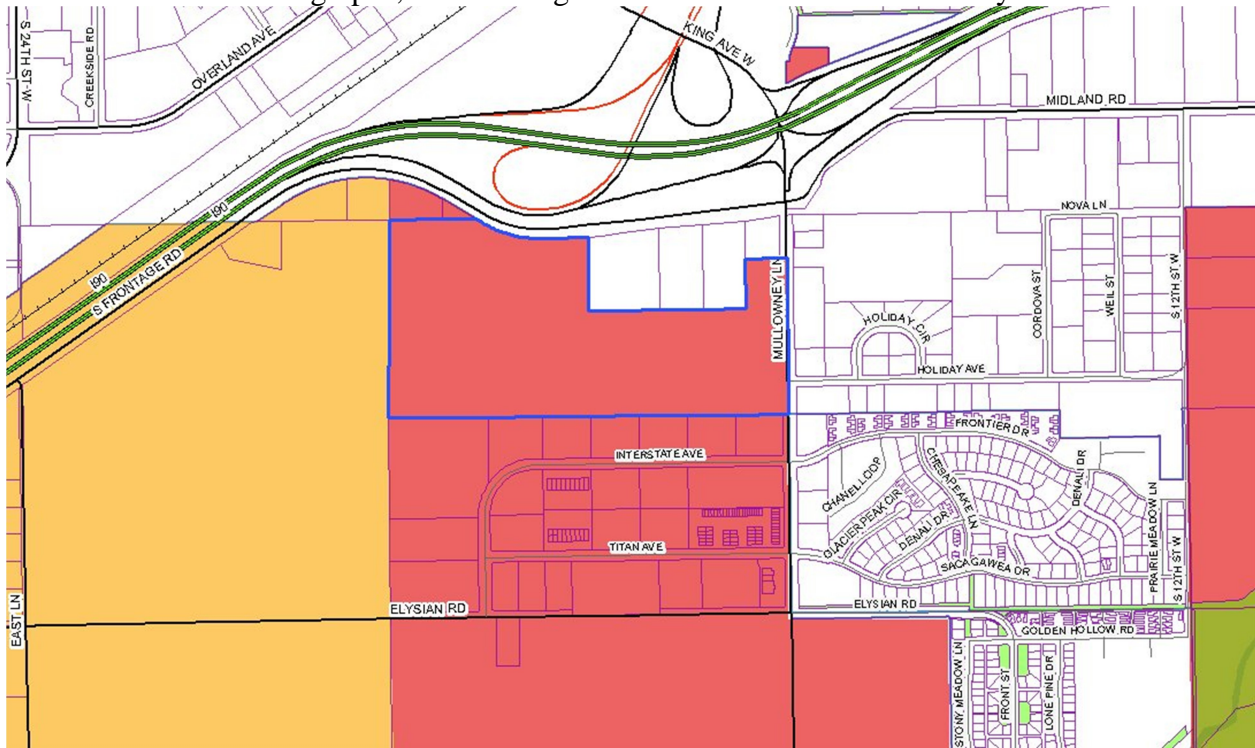

Attachment B
Site Photographs, Zone Change #908 – 1228 & 1236 Mullowney Lane

Subject Property

Existing residence

Attachment B, continued
Site Photographs, Zone Change #908 – 1228 & 1236 Mallowney Lane

View north on Mallowney Lane to interchange

View south on Mallowney Lane

Attachment B, continued
Site Photographs, Zone Change #908 – 1228 & 1236 Mullowney Lane

View east across Mullowney Lane

Aerial

Attachment B, continued
Site Photographs, Zone Change #908 – 1228 & 1236 Mullowney Lane

Limits of Annexation