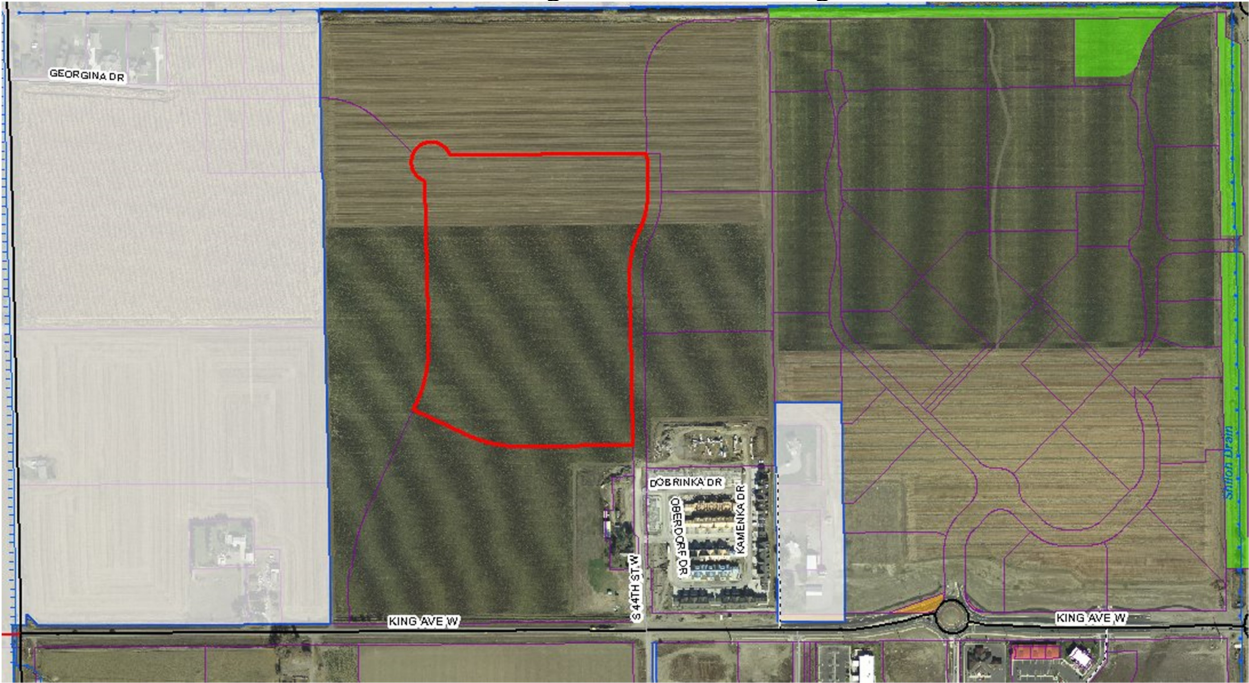

Attachment B

Site Photographs, Zone Change #909 – Lenhardt Square Planned Development

Subject Property – north from the current dead-end of 44th Street West

View north and west

Attachment B, continued

Site Photographs, Zone Change #909 – Lenhardt Square Planned Development

View south and east to existing King West One Apartments

View south along west side of 44th Street West

Attachment B, continued
Site Photographs, Zone Change #909 – Lenhardt Square Planned Development

View north along 44th Street West alignment