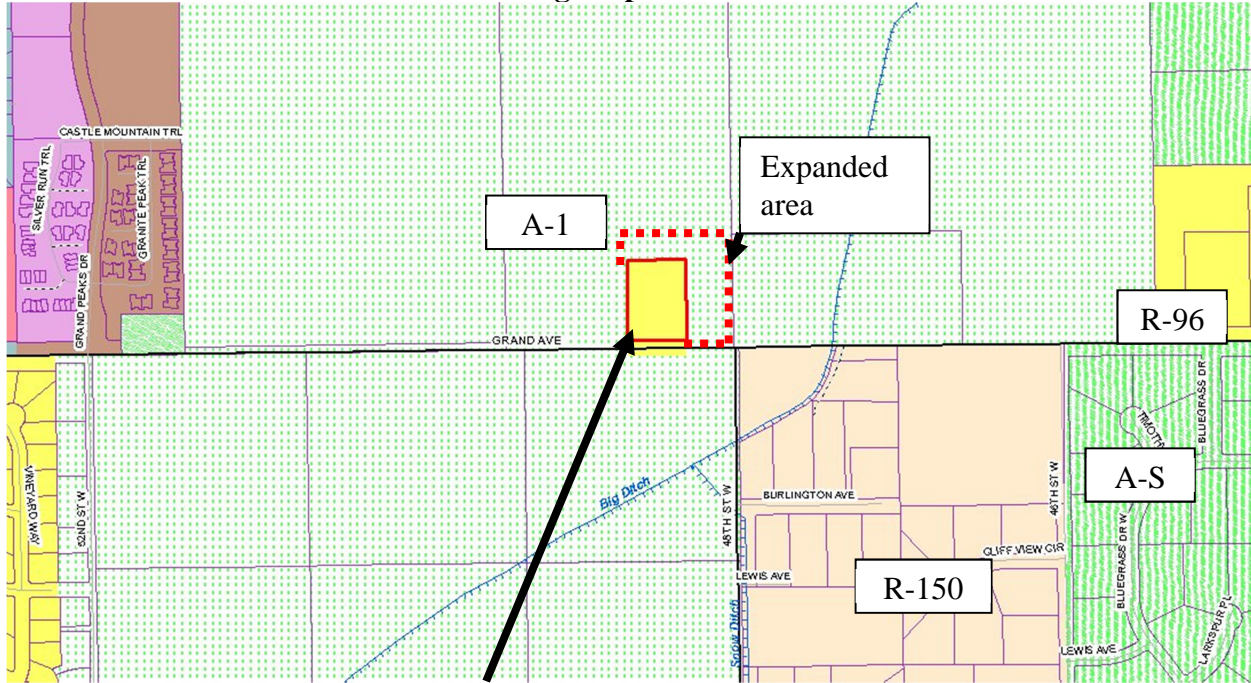

Attachment A
Zoning Map – SR #903

Subject Property at 4809 Grand Avenue