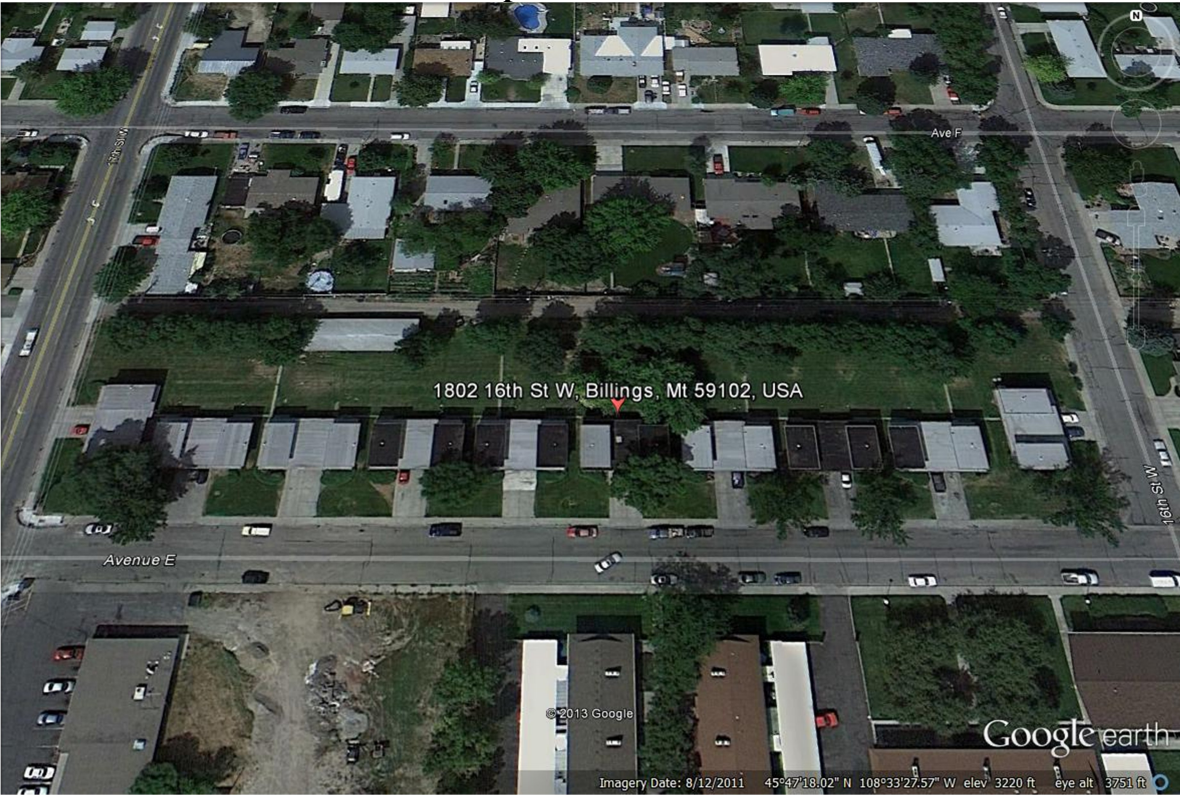

**Attachment B**  
**Site photos – SR #904**

Subject Property – southwest corner at 17<sup>th</sup> St W and Avenue E

Subject Property – view on Avenue E

**Attachment B, continued**  
**Site photos – SR #904**

View south on 17<sup>th</sup> St West

View west from 16<sup>th</sup> St West

**Attachment B, continued**  
**Site photos – SR #904**

View west along alley from 16<sup>th</sup> Street West

View south and west from alley

**Attachment B, continued**  
**Site photos – SR #904**

Aerial

Similar building architecture at 802 Avenue E