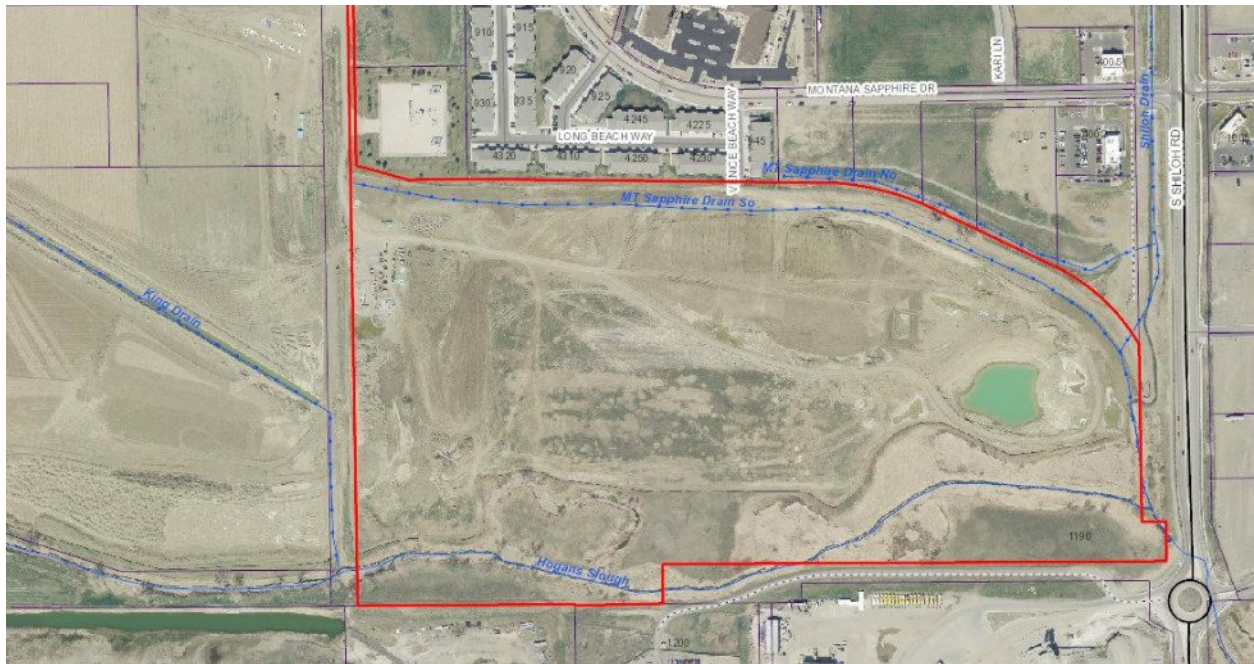

Attachment B
Site Photographs, Zone Change #923 – 1190 Shiloh Road

1190 Shiloh Road

Aerial Map

Attachment B, continued
Site Photographs, Zone Change #923 – 1190 Shiloh Road

View north along Shiloh Road

View north and west to Montana Sapphire Subdivision

Attachment B, continued
Site Photographs, Zone Change #923 – 1190 Shiloh Road

View east across Shiloh Road

View south and west across Shiloh Conservation Area