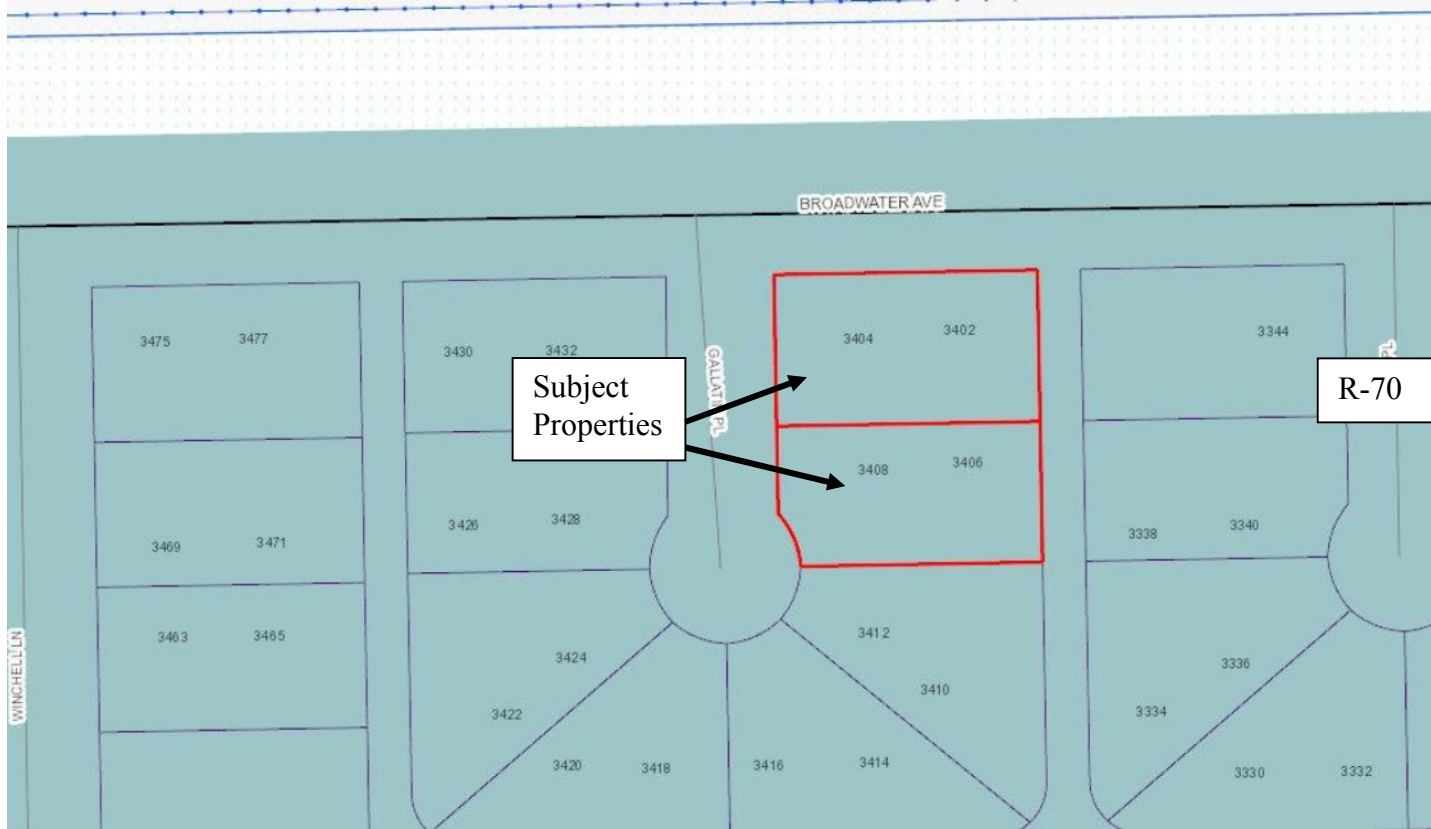

Zoning Map
Variance #1217 – 3402/3404 and 3406/3408 Gallatin Place

Patricia Subdivision – Lots remaining without lot area variances