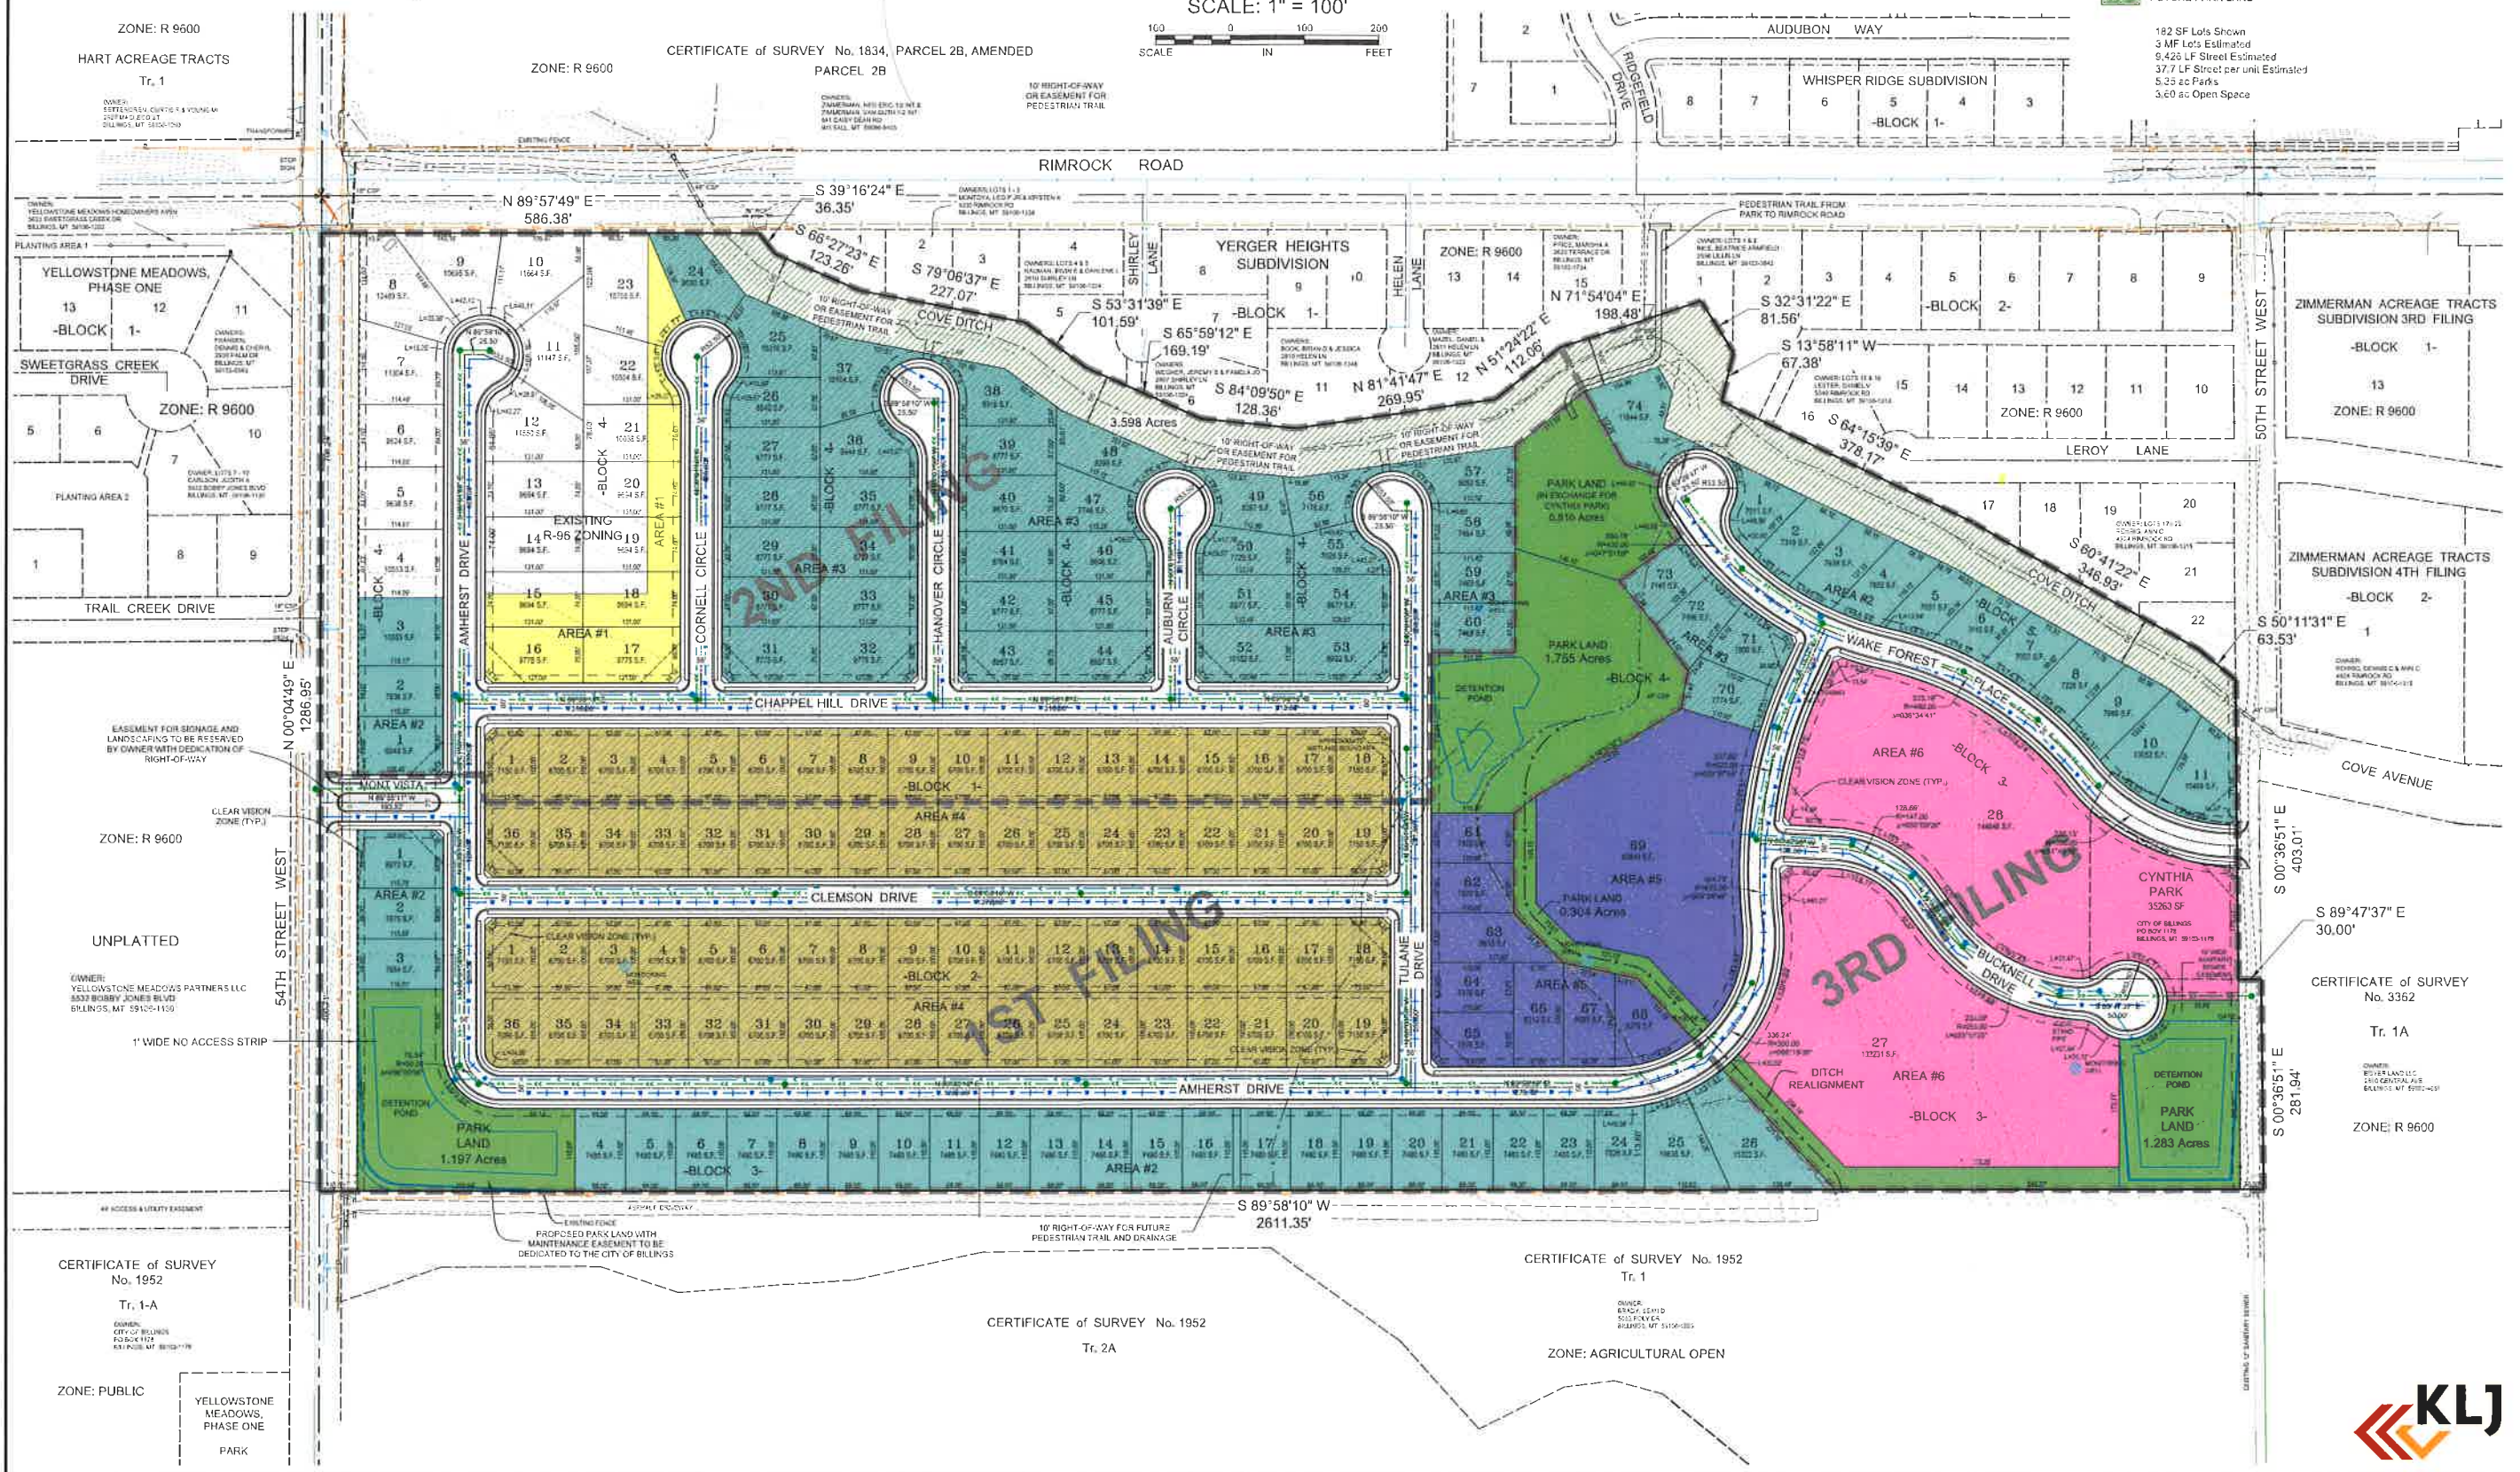

Resubmittal

MASTER PLAN MONT VISTA SUBDIVISION

LOCATED IN THE N 1/2 OF THE NW 1/4 SECTION 32, TOWNSHIP 1 NORTH, RANGE 25 EAST, P.M.M.
YELLOWSTONE COUNTY, MONTANA
PREPARED FOR: MONT VISTA, LLC
NOVEMBER, 2013
SCALE: 1" = 100'

PLANNED DEVELOPMENT LEGEND

[Yellow]	AREA #1 (SINGLE FAMILY)	R-95
[Light Blue]	AREA #2 (SINGLE FAMILY or TWIN HOME)	R-70
[Medium Blue]	AREA #3 (SINGLE FAMILY)	R-70R
[Dark Blue]	AREA #4 (SINGLE FAMILY)	R-60
[Purple]	AREA #5 (SINGLE FAMILY or PATIO HOME)	RMF-R
[Pink]	AREA #6 (SINGLE FAMILY or TOWN HOME)	RMF
[White]	OPEN SPACE	
[Green]	PARK LAND	
[Light Green]	FUTURE PARK LAND	

182 SF Lo's Shown
3 MF Lo's Estimated
9,426 LF Street Estimated
37.7 LF Street per unit Estimated
5.25 ac Parks
3.60 ac Open Space

ZONE: R 9600
HART ACREAGE TRACTS
Tr. 1

YELLOWSTONE MEADOWS, PHASE ONE
-BLOCK 1-
SWEETGRASS CREEK DRIVE
ZONE: R 9600

CERTIFICATE of SURVEY No. 1834, PARCEL 2B, AMENDED
PARCEL 2B

SCALE IN FEET

RIMROCK ROAD

YERGER HEIGHTS SUBDIVISION

COVE DITCH

CHAPPEL HILL DRIVE

CLEMSON DRIVE

AMHERST DRIVE