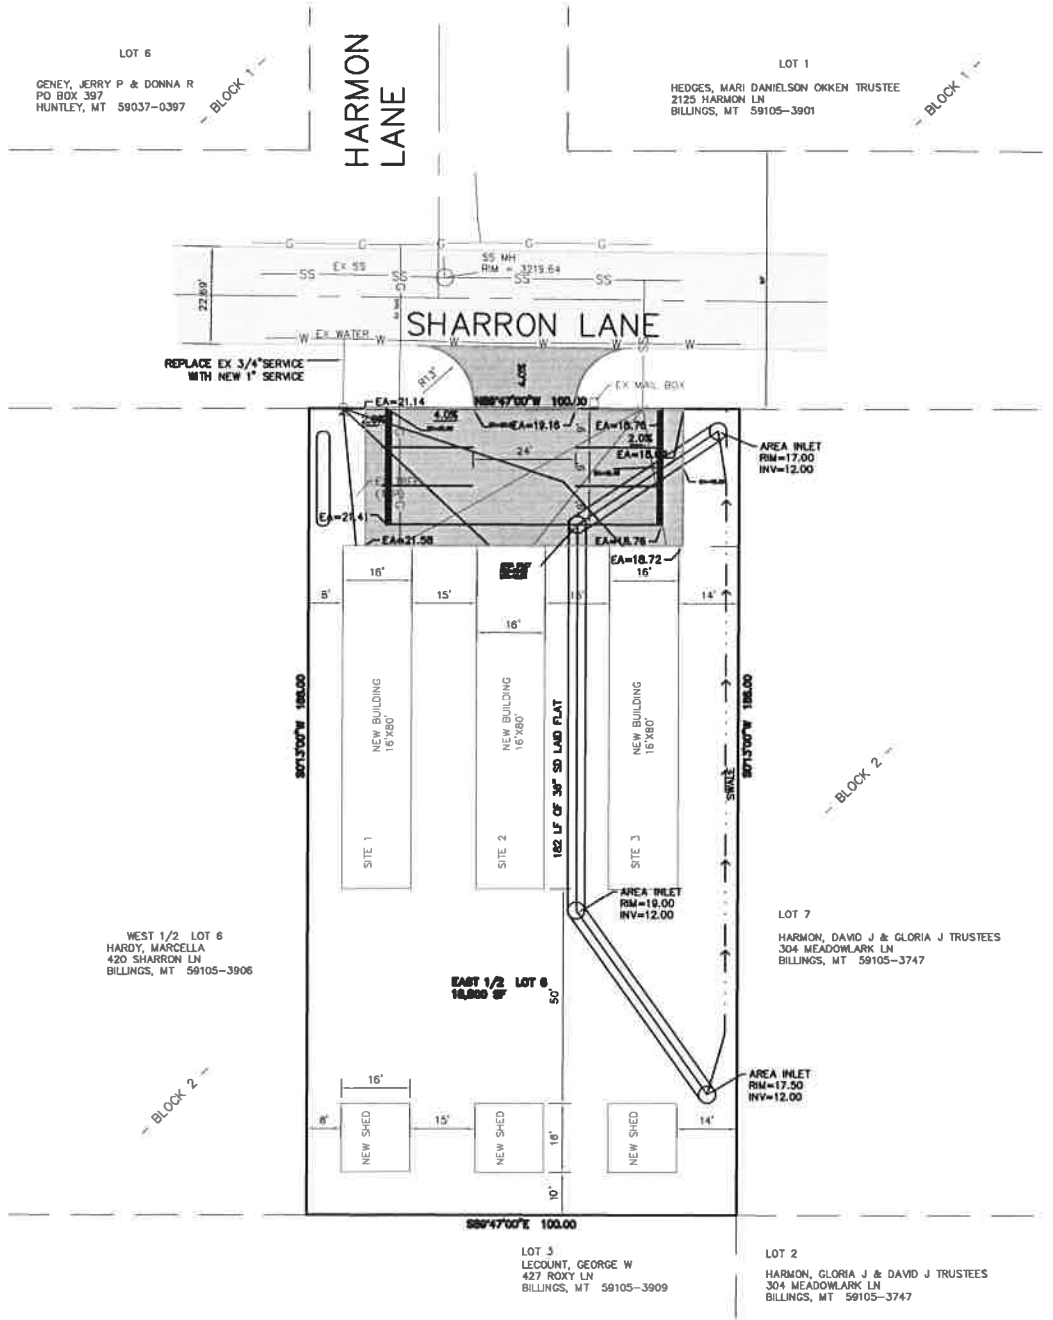

# PR LEE MANUFACTUR

Being The E 1/  
Situat in  
City of

PREPA  
ENGIN  
FEBRU  
BILLI  
  
SUBD  
GROSS  
NET AR  
ROAD A  
NUMBE  
MINIM  
MAXIM  
EXISTIN  
SURROU  
N  
SQ  
E  
W  
EXISTIN  
PROPOS