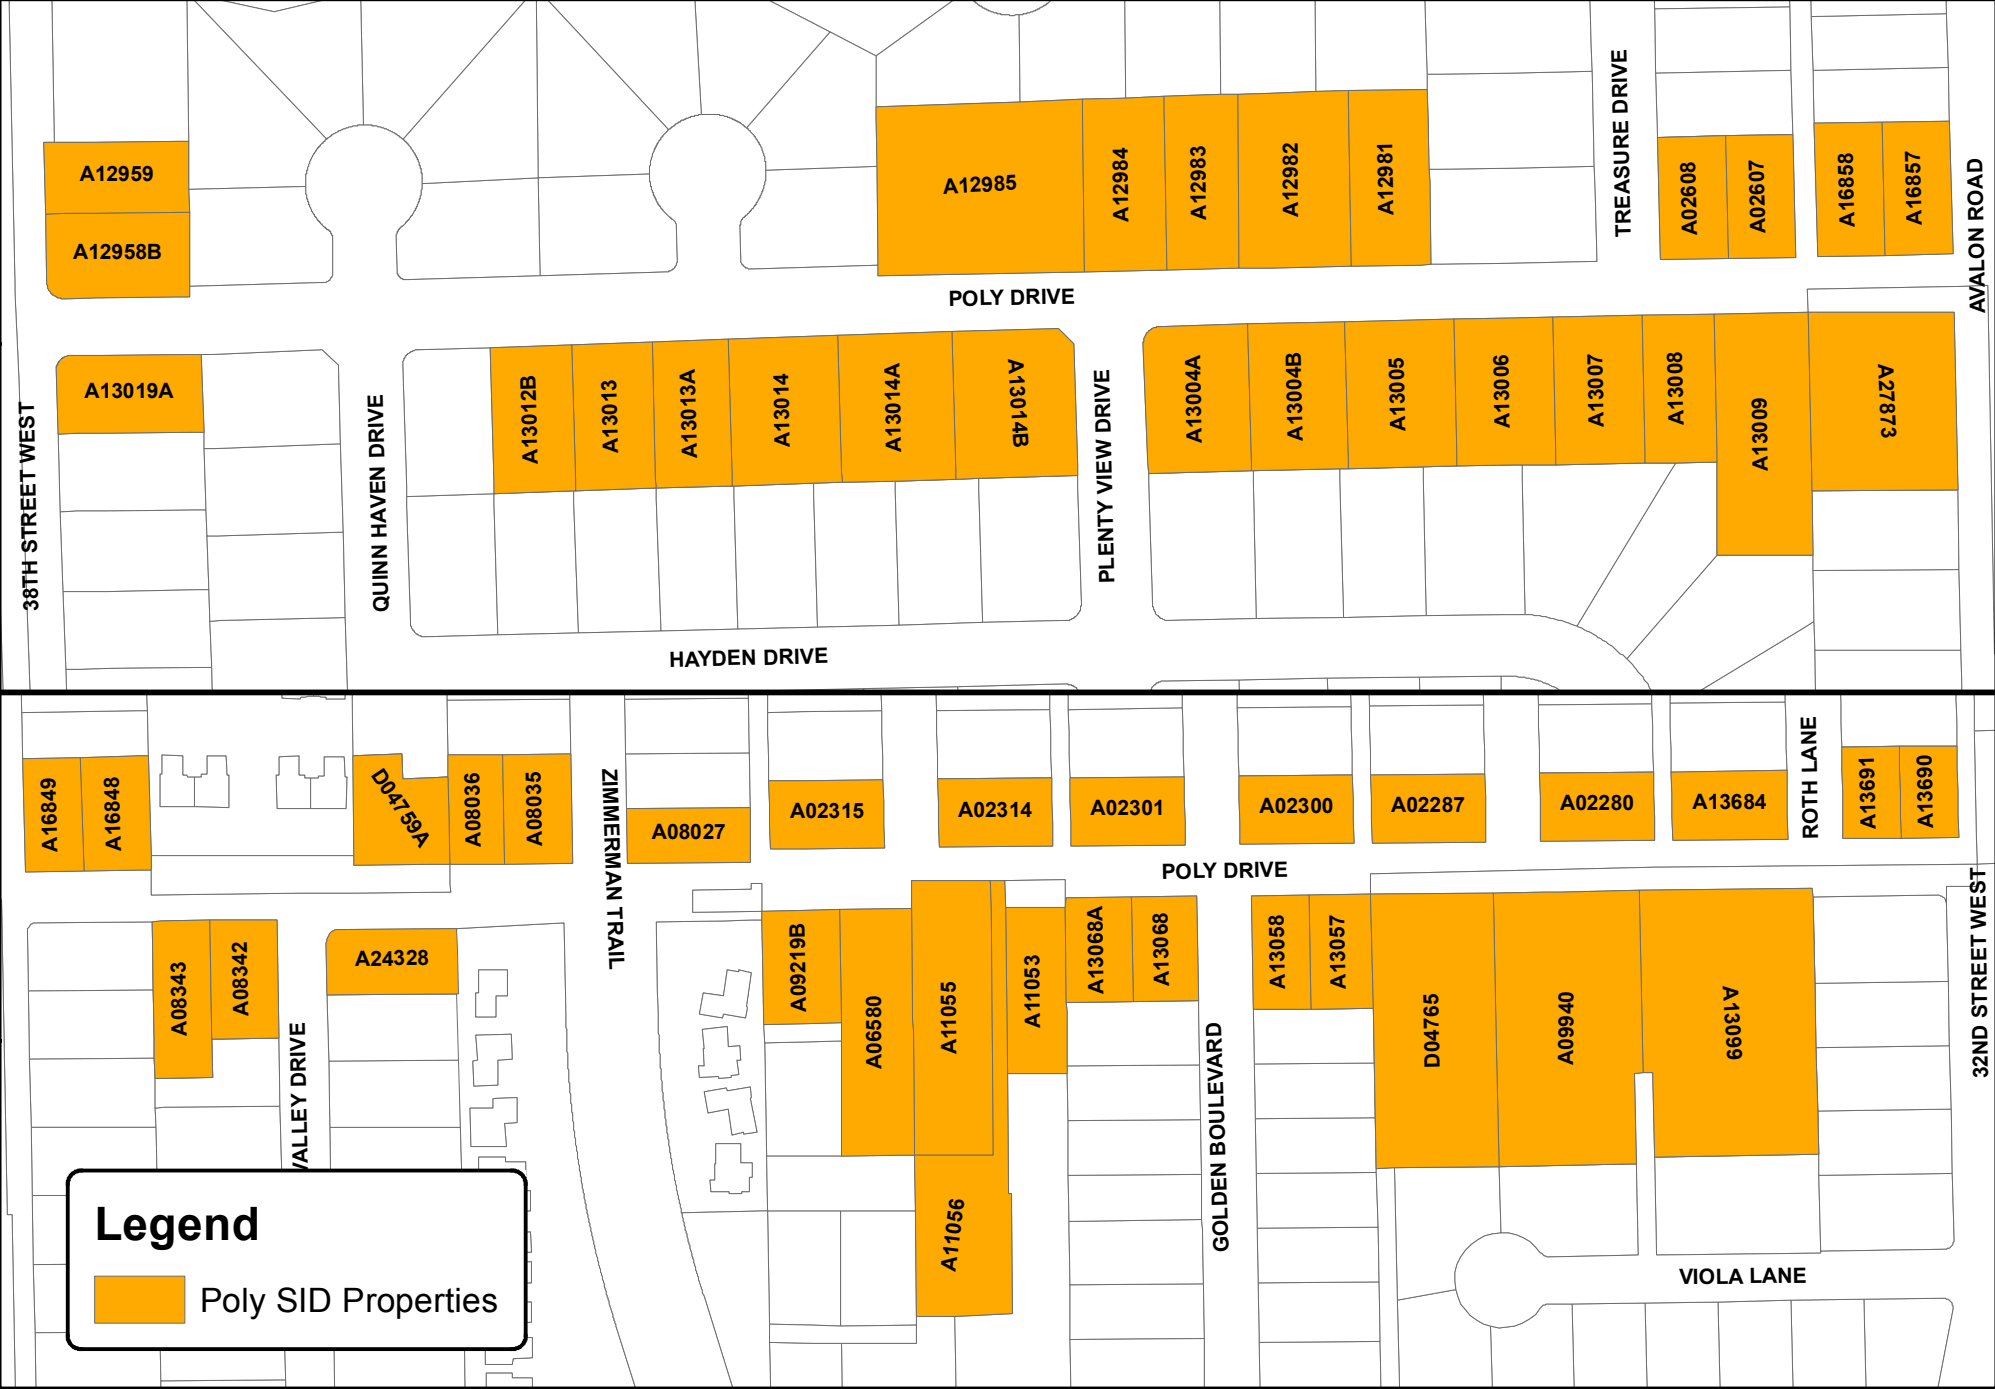

# W.O. 15-06 Poly Drive EXHIBIT A

**Legend**

Poly SID Properties