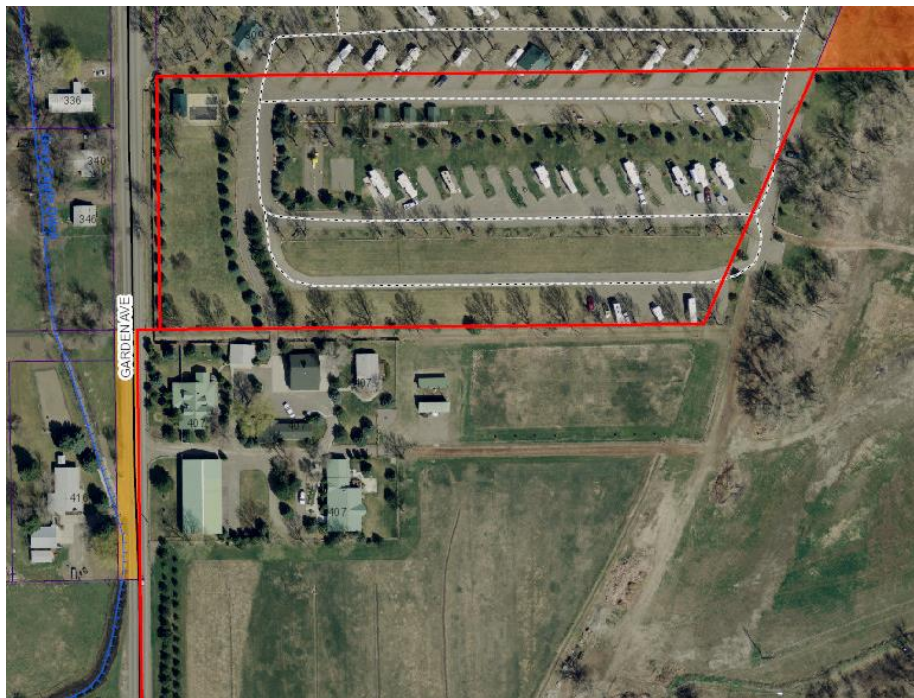

Attachment C
Site Photographs Special Review #328 – Yellowstone River Campground RV Park

Subject property

Existing campground and RV Park entrance

Attachment C, continued
Site Photographs Special Review #328 – Yellowstone River Campground RV Park

View across Garden Avenue to the CC zoned properties

Aerial

Attachment C, continued
Site Photographs Special Review #328 – Yellowstone River Campground RV Park

Subject property view towards the north along Garden Avenue

Existing entrance