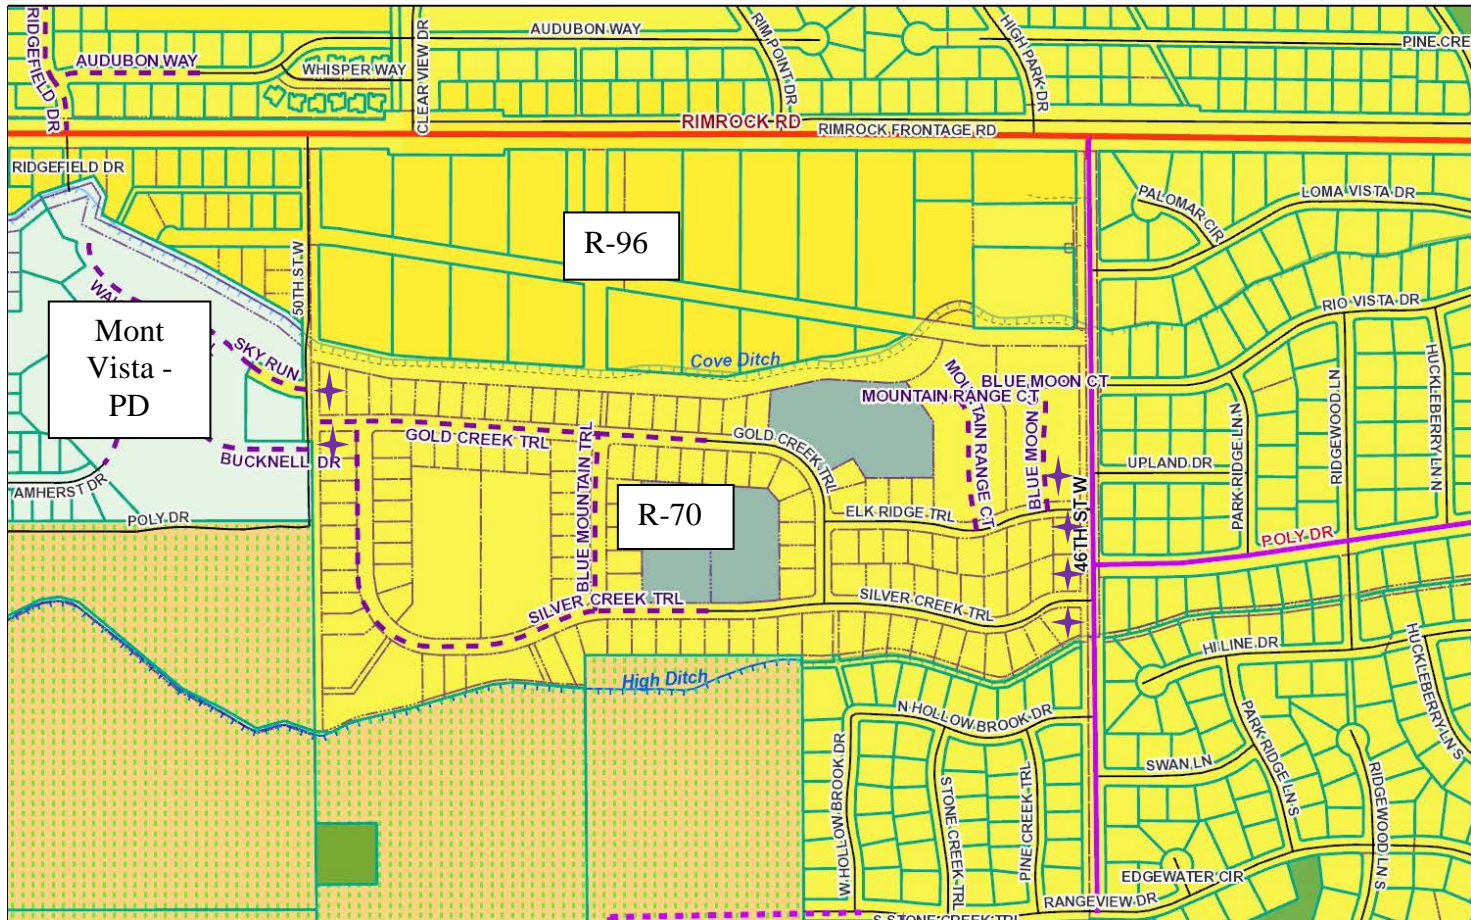

Surrounding Zoning
Variance 1224 - Silver Creek Estates

Silver Creek Estates

Subject Properties

Site Photos
Silver Creek Estates

Lots at the corner of 46th St West and Silver Creek Trail (Lot 1, Block 1 and Lot 1, Block 2)

South west corner of 46th St West & Silver Creek Trail (Lot 1, Block 1)

North west corner of 46th St West and Elk Ridge Trail (Lot 1 Block 5)

Greater than 20 feet

View south on 46th St West at Elk Ridge Trail intersection

View north on 46th St West from Silver Creek Trail intersection