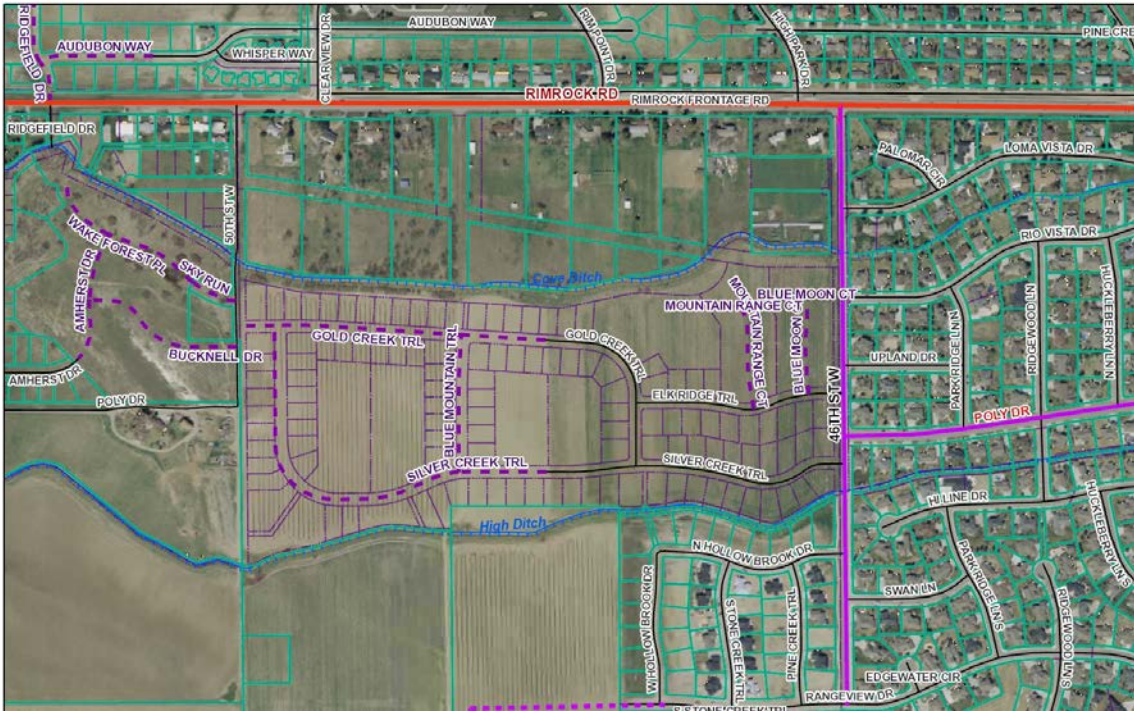

Surrounding Zoning
Variance 1224 - Silver Creek Estates

Silver Creek Estates

Subject Properties

Site Photos
Silver Creek Estates

Lots at the corner of 46th St West and Silver Creek Trail (Lot 1, Block 1 and Lot 1, Block 2)

South west corner of 46th St West & Silver Creek Trail (Lot 1, Block 1)

North west corner of 46th St West and Elk Ridge Trail (Lot 1 Block 5)

Greater than 20 feet

View south on 46th St West at Elk Ridge Trail intersection

View north on 46th St West from Silver Creek Trail intersection