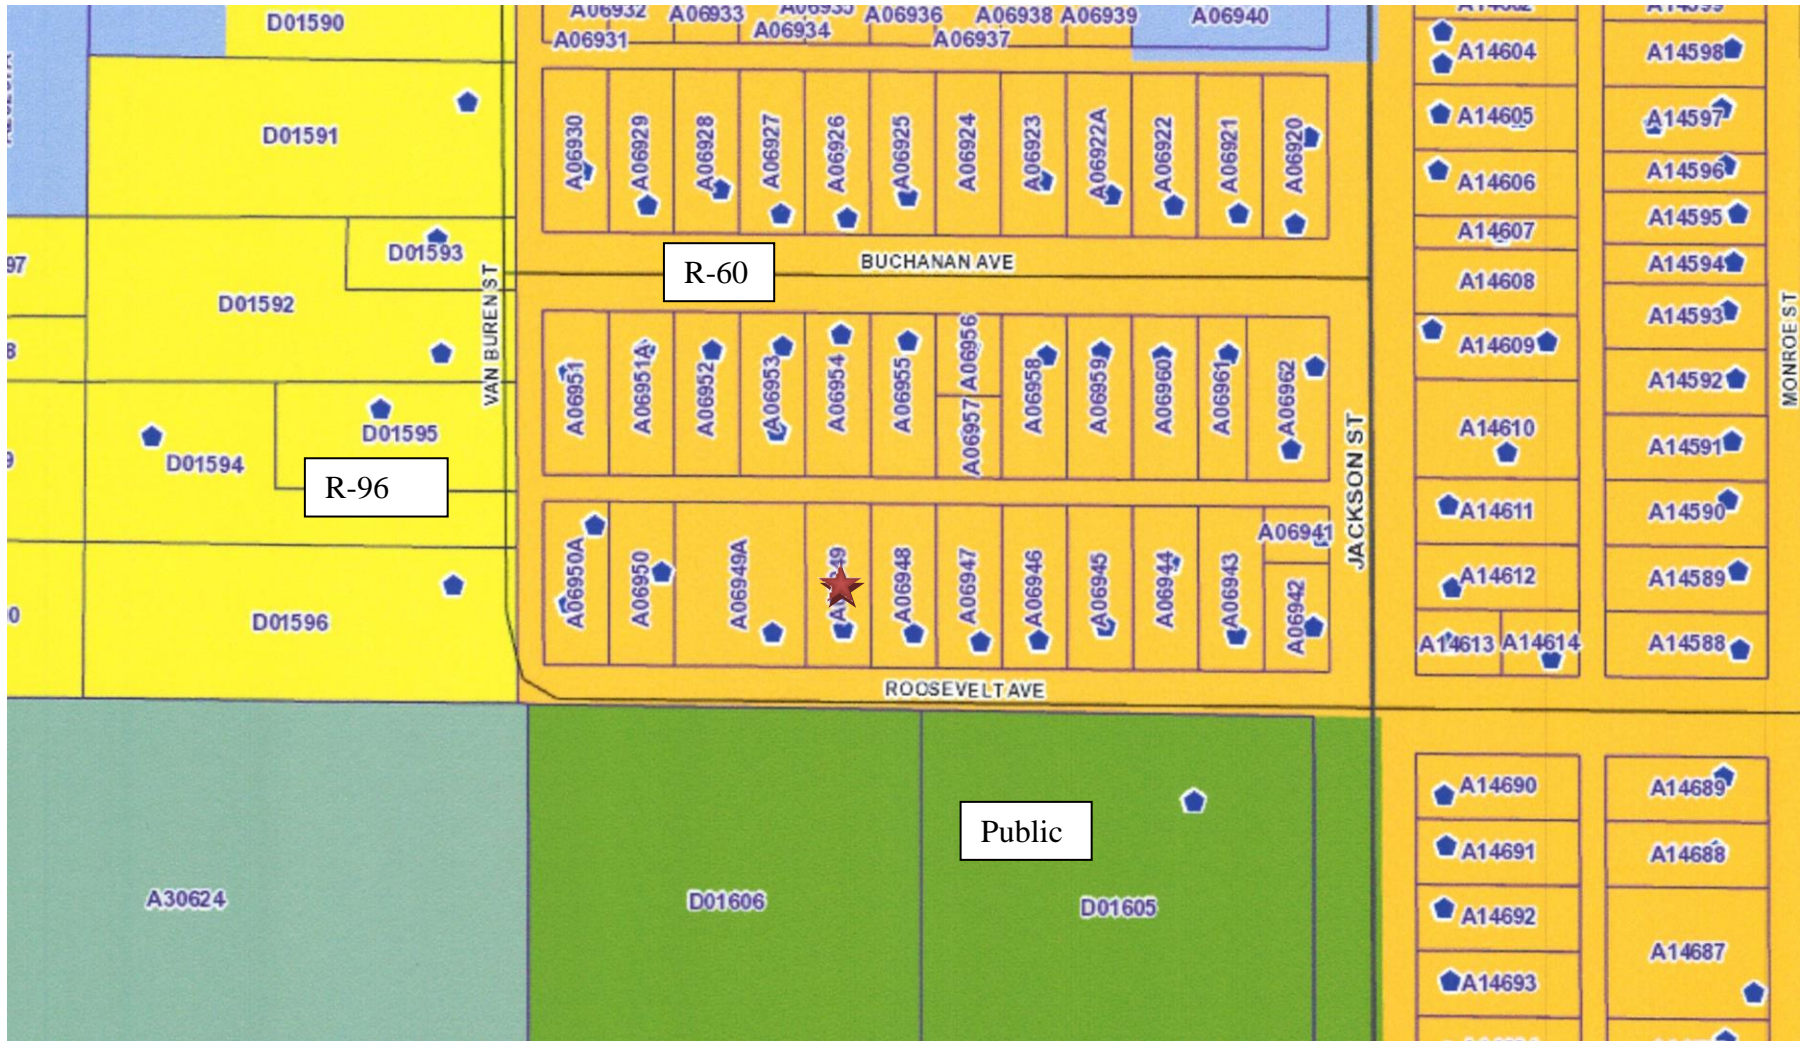

Surrounding Zoning & Site Location

Subject Property ★

Site Photographs

Subject Property

View looking east along Roosevelt Avenue

View west from subject property

View south across Roosevelt Avenue

Covered patio on the property east of subject property

View of attached garage on property to the east of the subject property

View of detached garage very near side property line east of subject property

View of house on rear property line west of subject property

Picture from applicant showing distance to neighbor's house from shared fence

Picture from applicant showing driveway from Roosevelt to alley

ATTACHMENT B
Site Photographs, Continued

Aerial View of Subject property ★