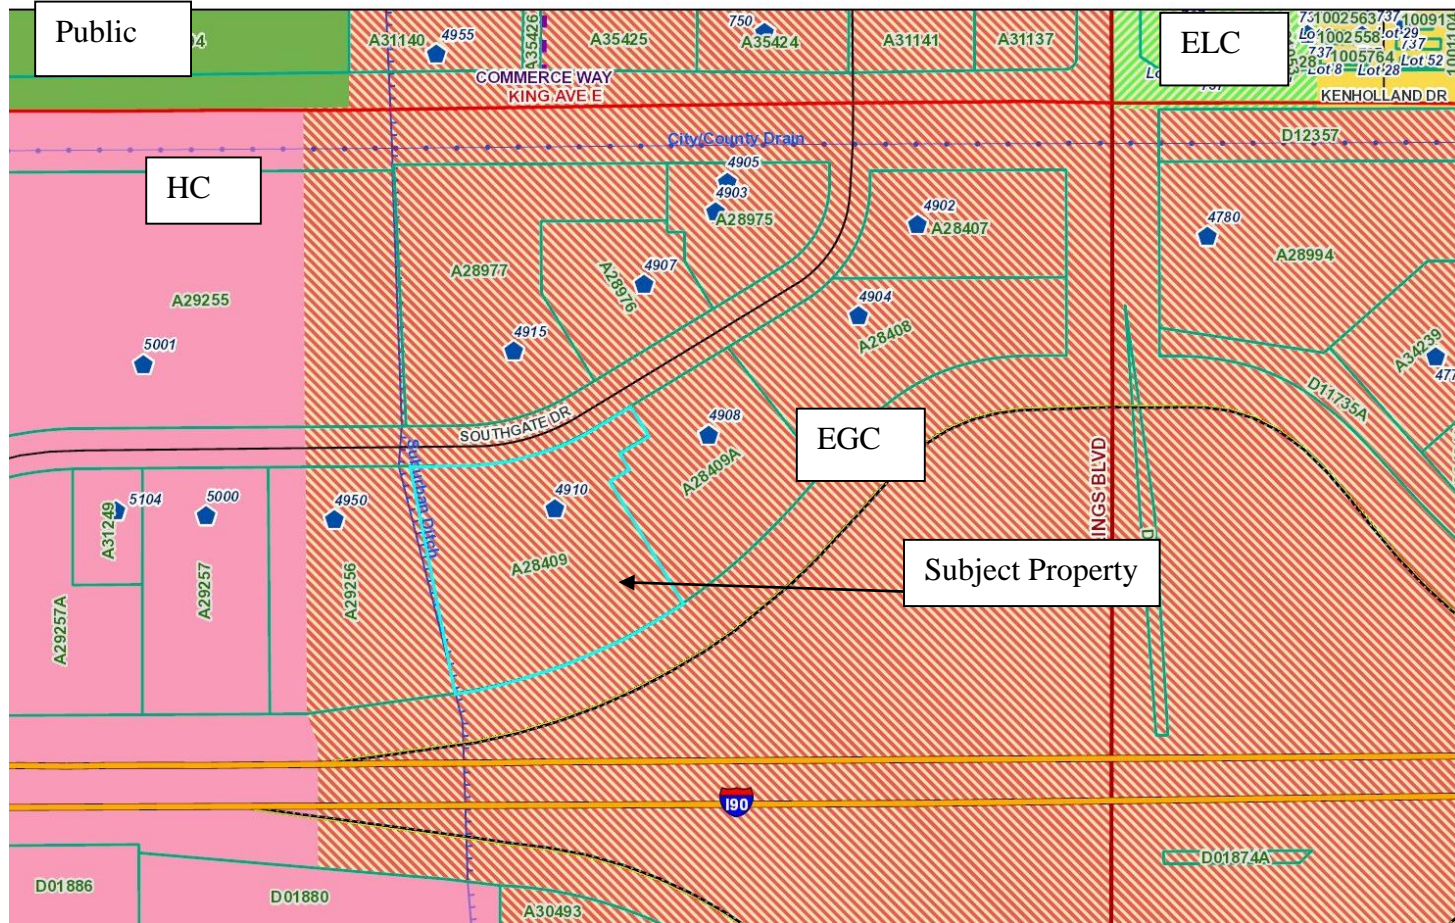

Zoning Map – Special Review #939
4910 Southgate Dr

Subject Property – view west along Southgate Drive

View east along Southgate Dr – Comfort Inn and Suites under construction at 4908 Southgate Dr

View north and east across Southgate Drive

View north across Southgate Drive