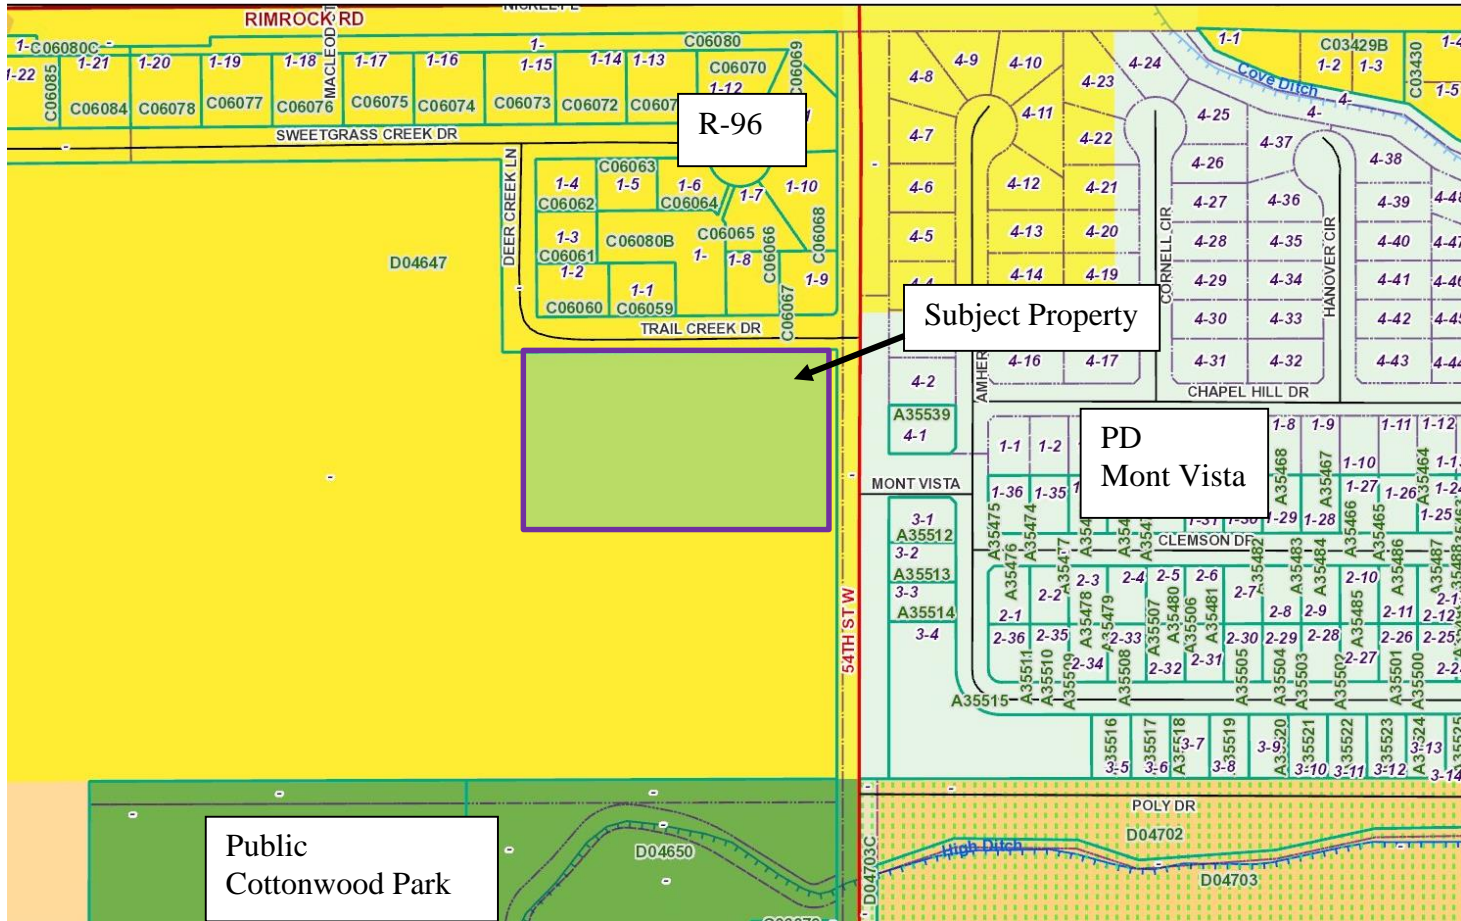

Zoning Map – Special Review #941

54th St W and Trail Creek Dr

54th St W and Trail Creek Dr

Subject Property

Subject Property – from Trail Creek Drive

View west along Trail Creek Drive

View south from intersection of Trail Creek Drive and 54th St West

View south and east across 54th St West – Mont Vista Subdivision

View north and east across 54th Street West – Mont Vista Subdivision

View south and west across subject property