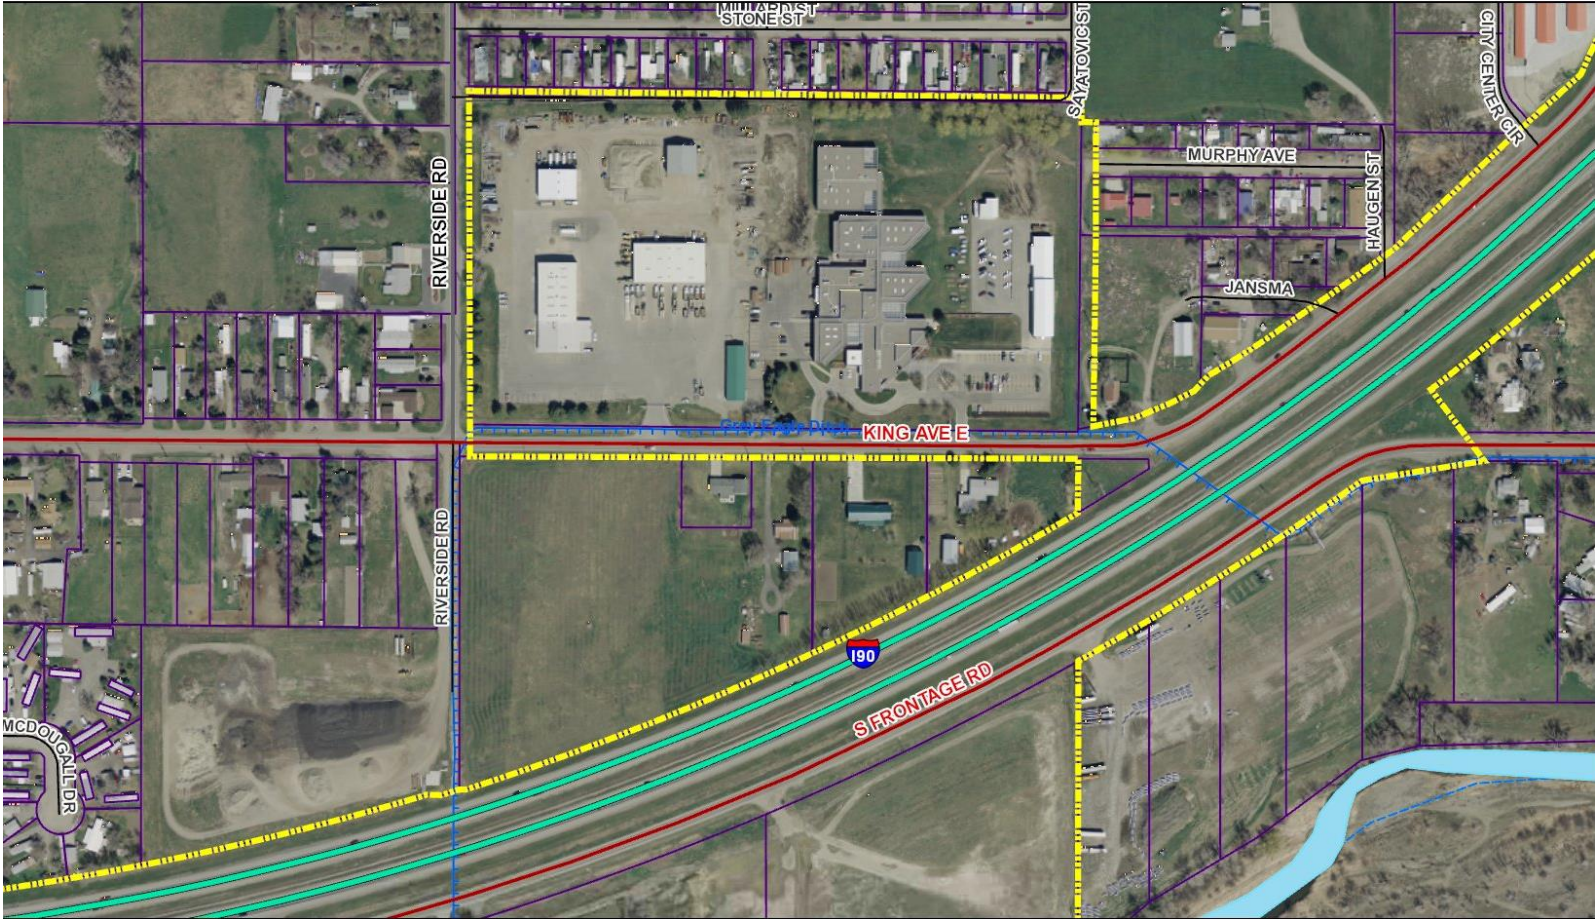

Variance 284 – 3150, 3246 and 3316 King Avenue East - LUCZ  
Zoning Map

LUCZ - Var 284

LUCZ - Var 284

Subject Property

View west along King Ave East

View west on King Avenue East

View north across King Avenue East to YCDF

View north east across King Avenue East

View east down King Avenue East