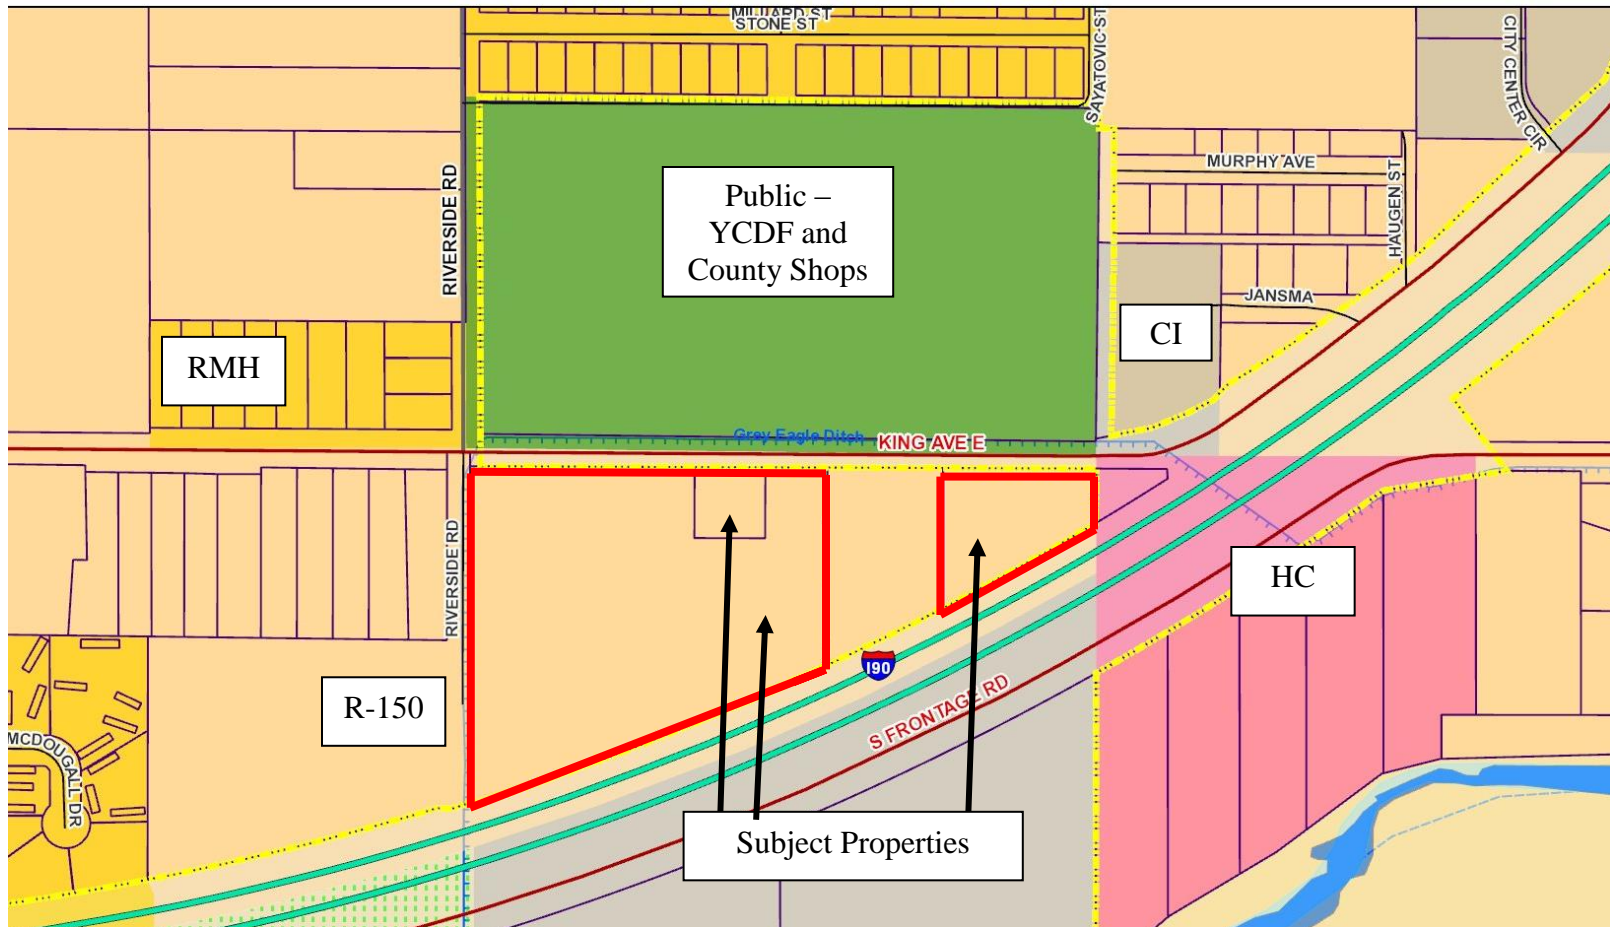

Variance 284 – 3150, 3246 and 3316 King Avenue East - LUCZ  
Zoning Map

LUCZ - Var 284

LUCZ - Var 284

Subject Property

View west along King Ave East

View west on King Avenue East

View north across King Avenue East to YCDF

View north east across King Avenue East

View east down King Avenue East