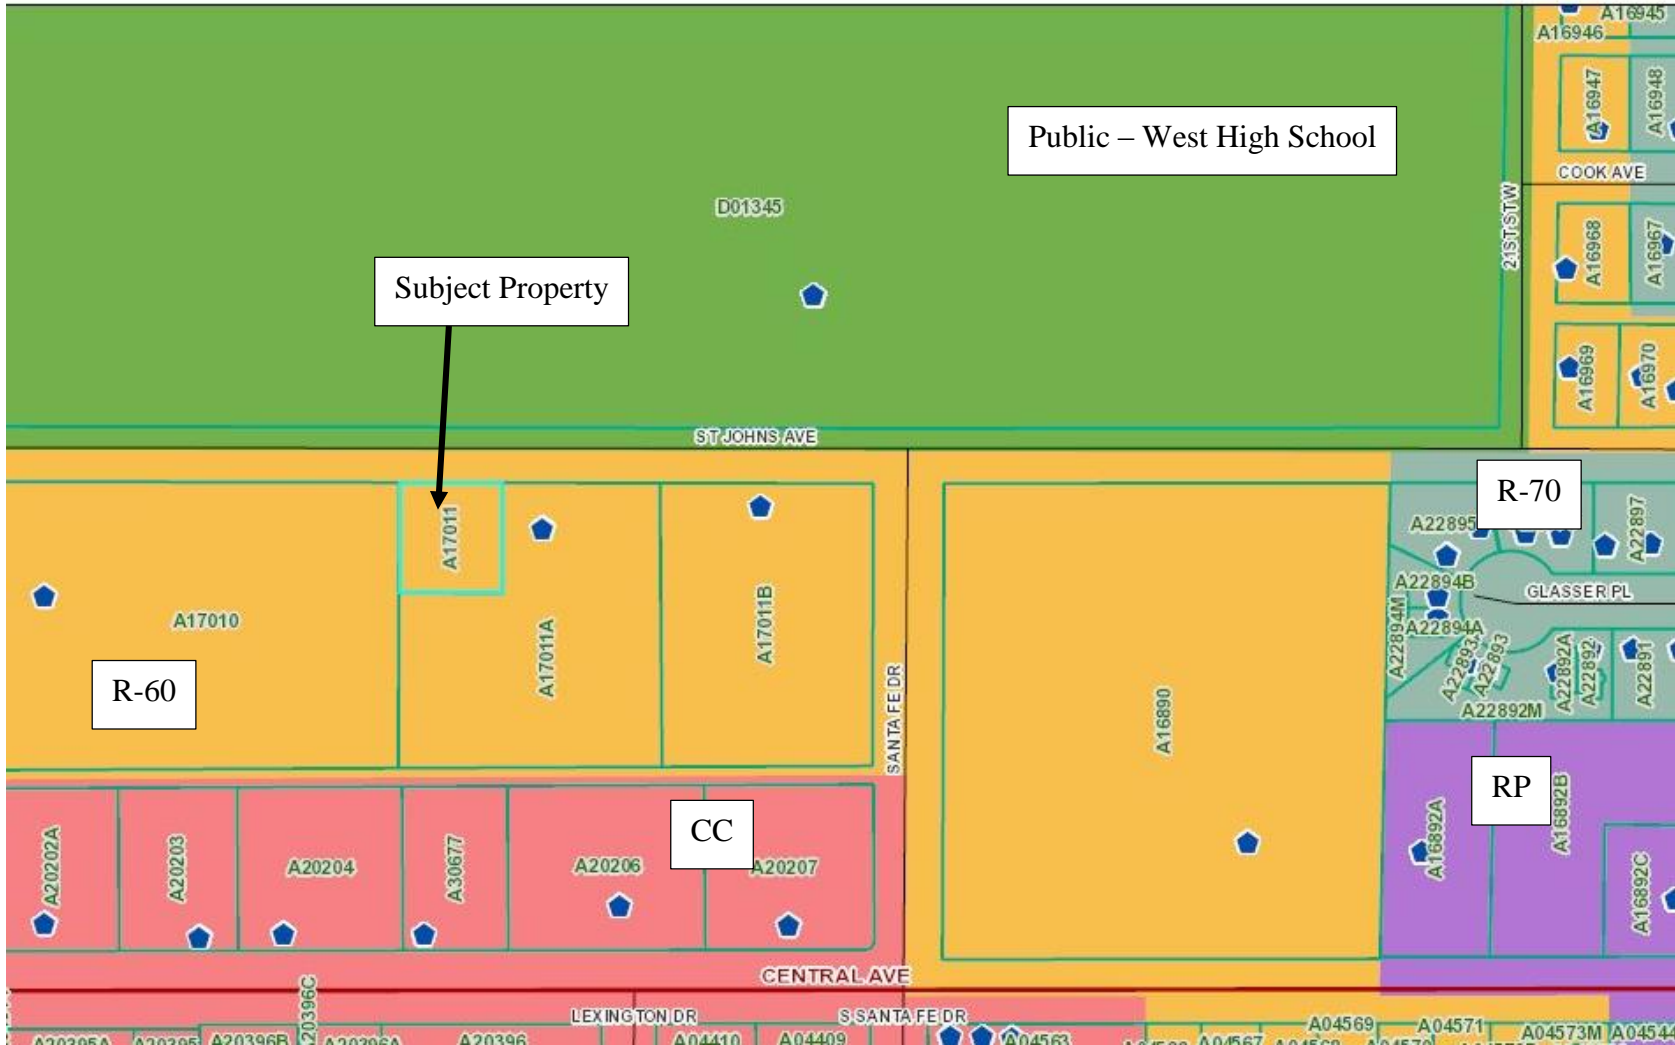

Special Review 942
Zoning Map and Site Photos
2250 St Johns - SR 942

2250 St Johns - SR 942

Subject Property from St John's Avenue

View west along St John's Avenue

View east along St John's Avenue

View north across St. John's Avenue