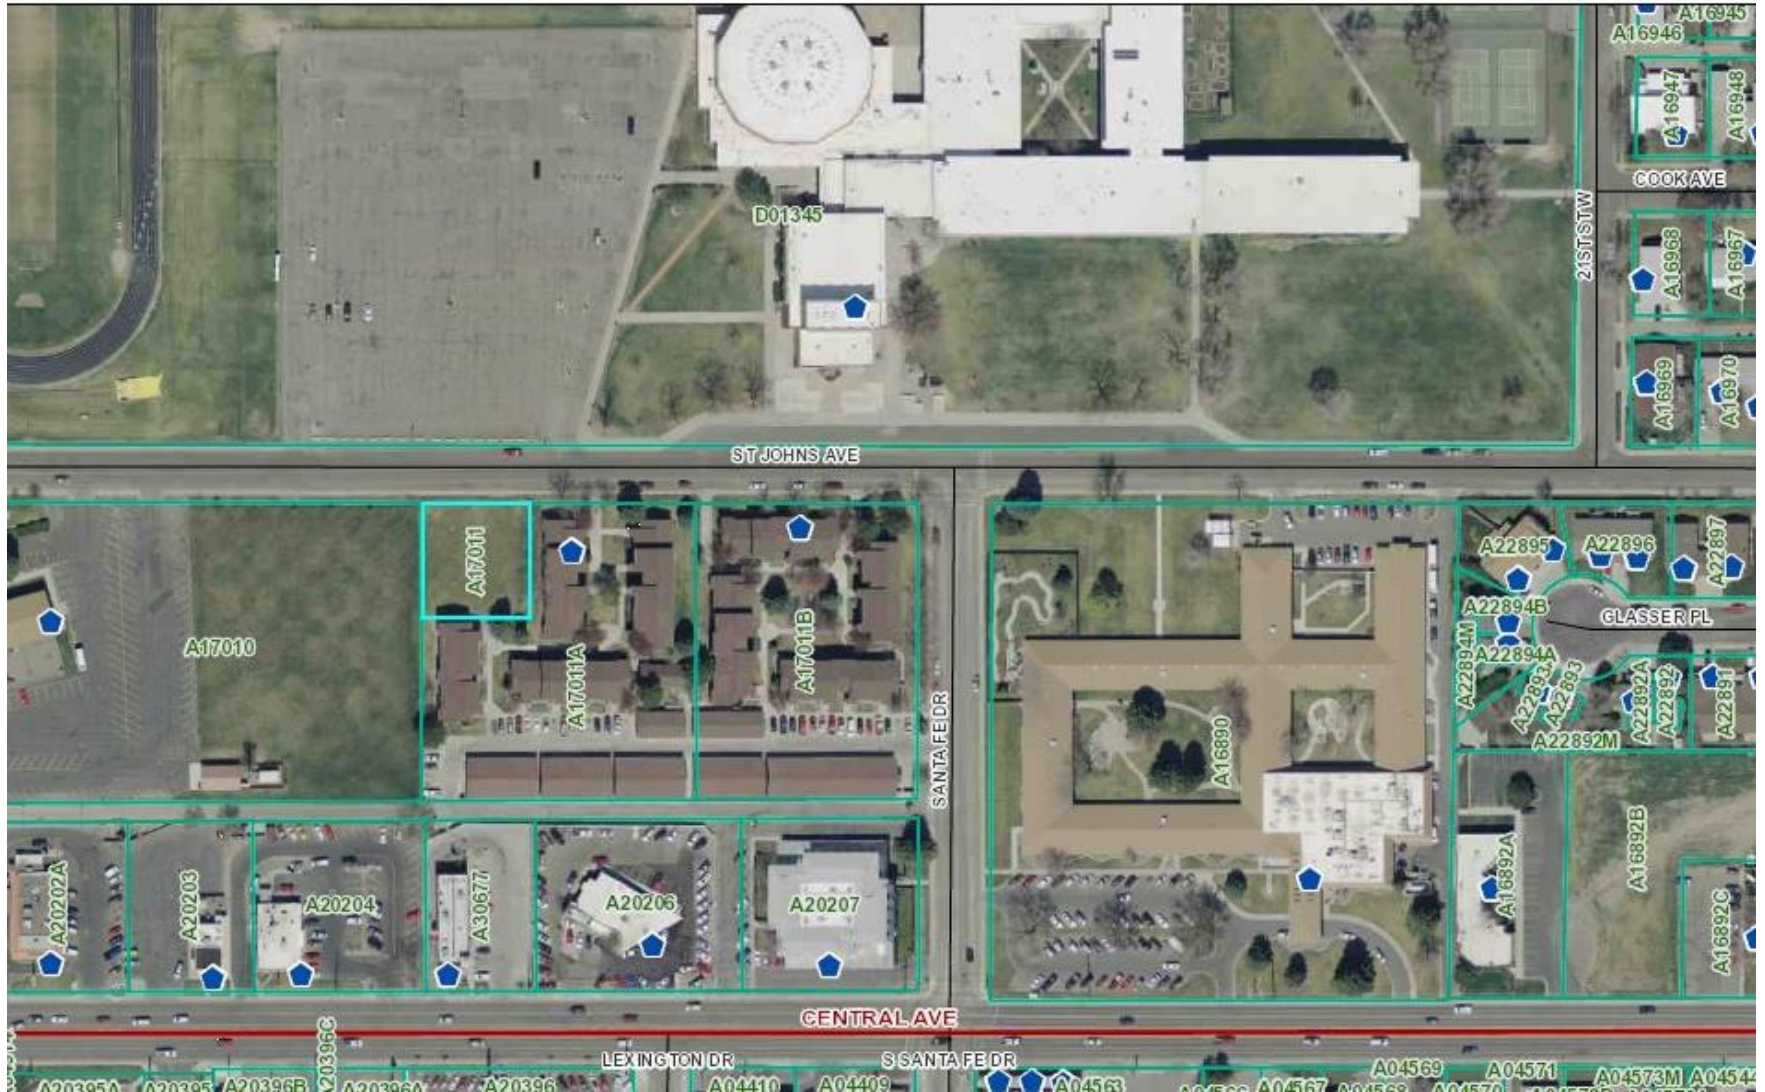

Special Review 942
Zoning Map and Site Photos
2250 St Johns - SR 942

2250 St Johns - SR 942

Subject Property from St John's Avenue

View west along St John's Avenue

View east along St John's Avenue

View north across St. John's Avenue