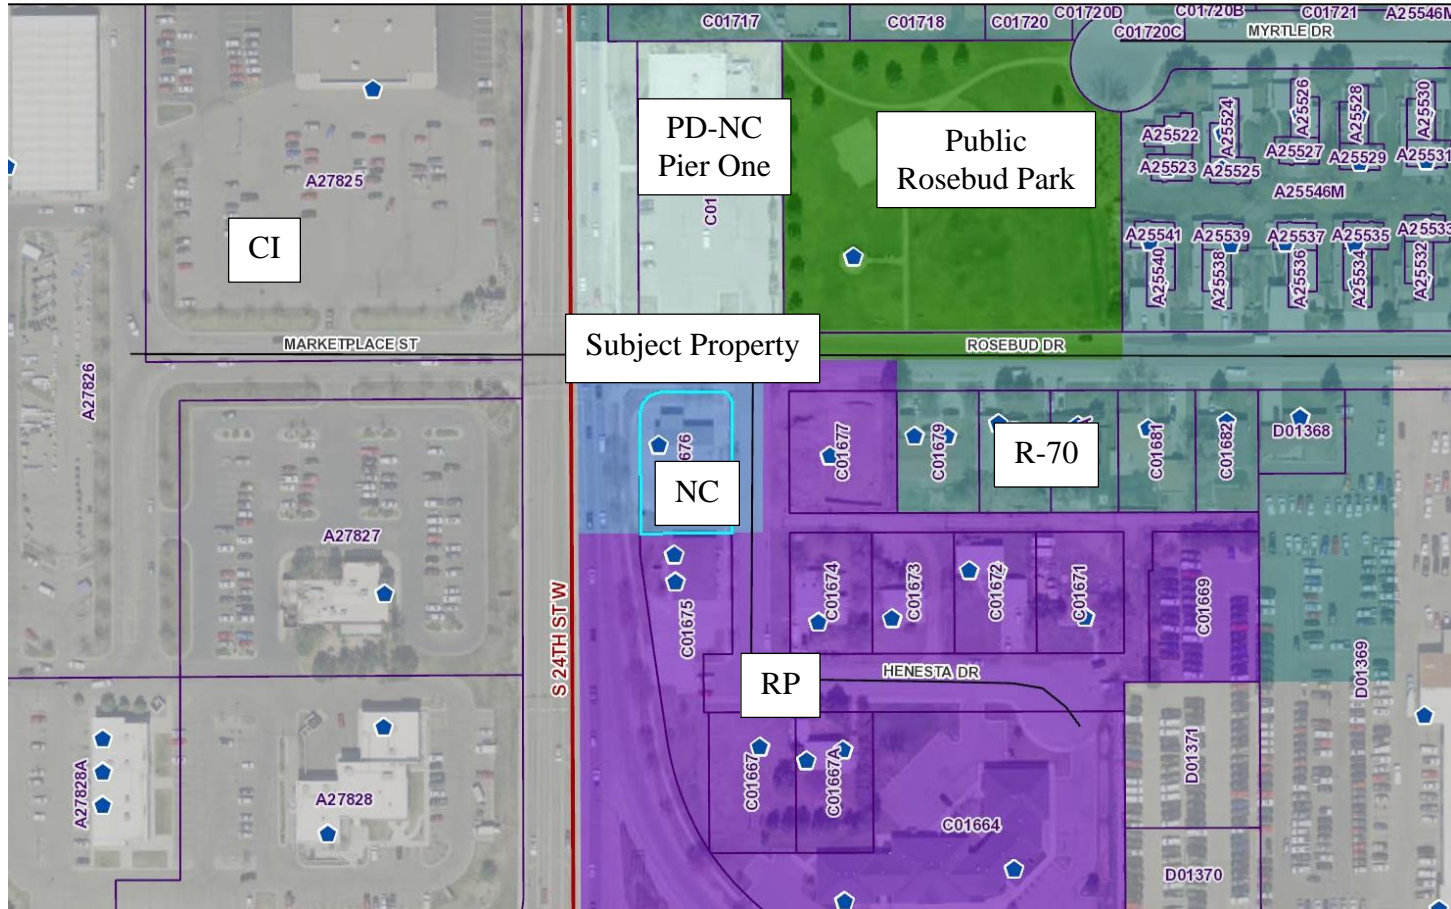

Special Review 942  
Zoning Map and Site Photos

741 S 24th St West - Special Review 943

# 741 S 24th St West - Special Review 943

Subject Property – view east from intersection of Rosebud Dr & S 24<sup>th</sup> St West

View north across intersection of Rosebud Dr & S 24<sup>th</sup> St West

View south along S 24<sup>th</sup> St West

View south west across S 24<sup>th</sup> St West

View north along Henesta Drive – 2 drive existing approaches

View south along Henesta Drive from intersection with Rosebud Drive

View east across intersection of Henesta Drive and Rosebud Drive

View north at intersection of Henesta Drive and Rosebud Drive