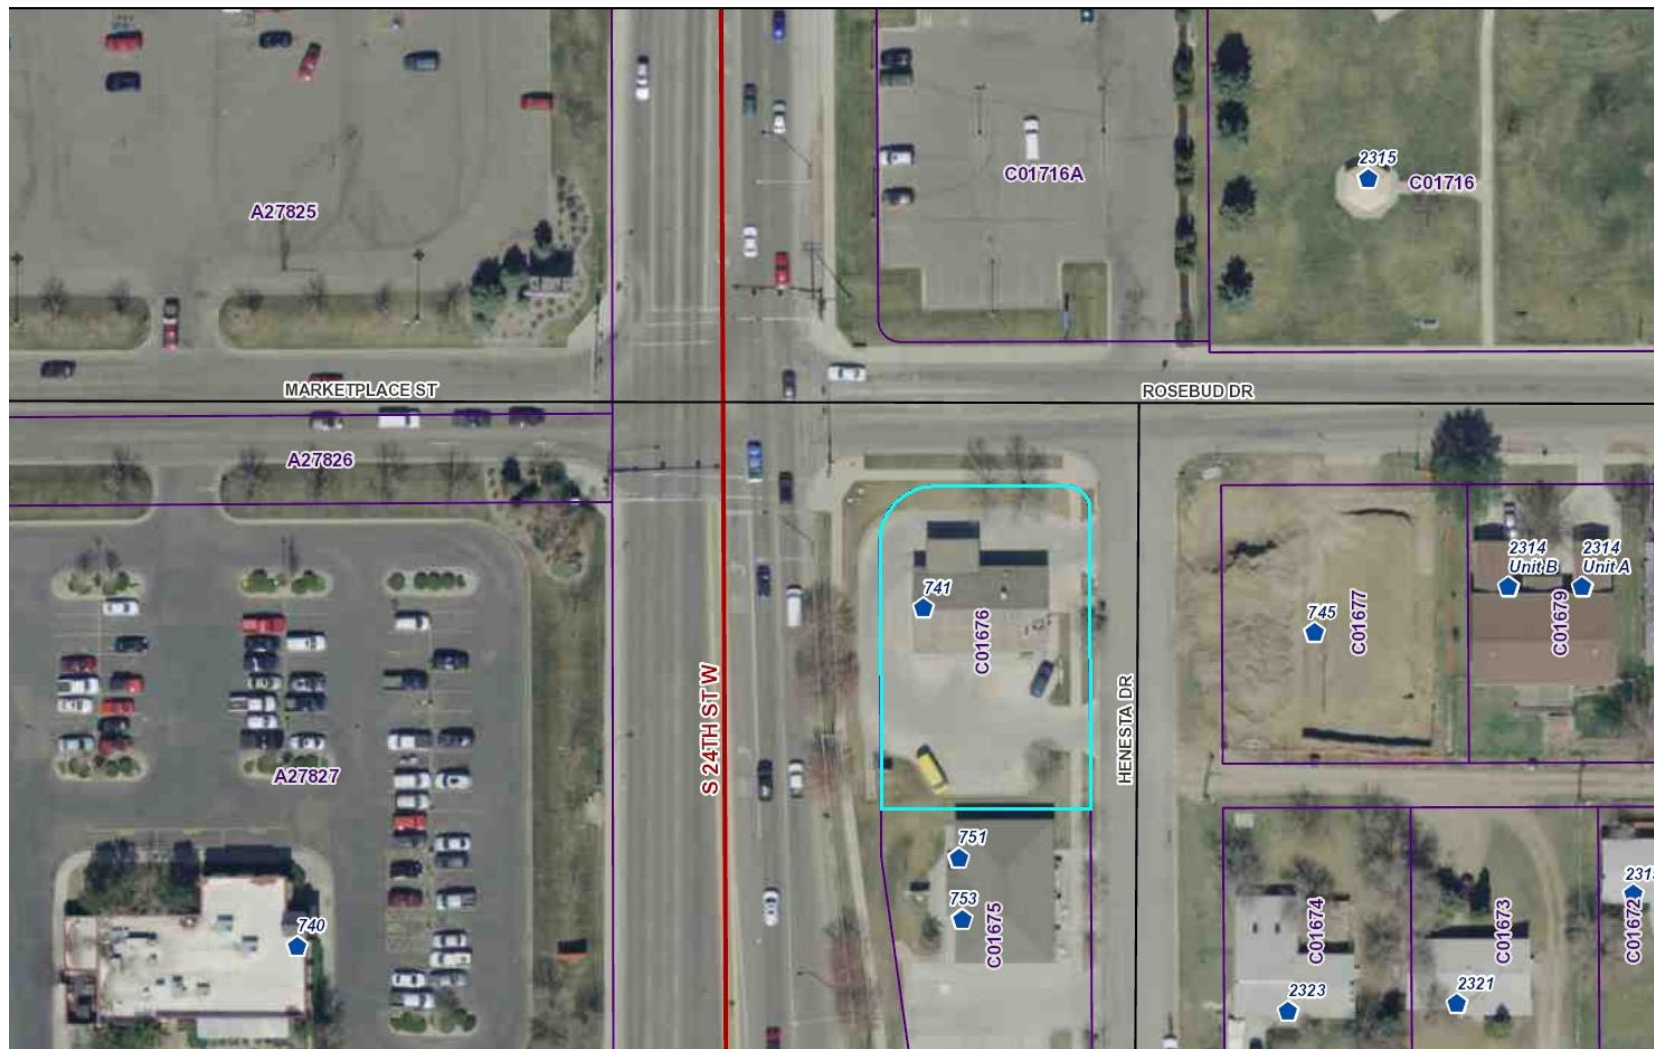

Special Review 942  
Zoning Map and Site Photos

741 S 24th St West - Special Review 943

# 741 S 24th St West - Special Review 943

Subject Property – view east from intersection of Rosebud Dr & S 24<sup>th</sup> St West

View north across intersection of Rosebud Dr & S 24<sup>th</sup> St West

View south along S 24<sup>th</sup> St West

View south west across S 24<sup>th</sup> St West

View north along Henesta Drive – 2 drive existing approaches

View south along Henesta Drive from intersection with Rosebud Drive

View east across intersection of Henesta Drive and Rosebud Drive

View north at intersection of Henesta Drive and Rosebud Drive