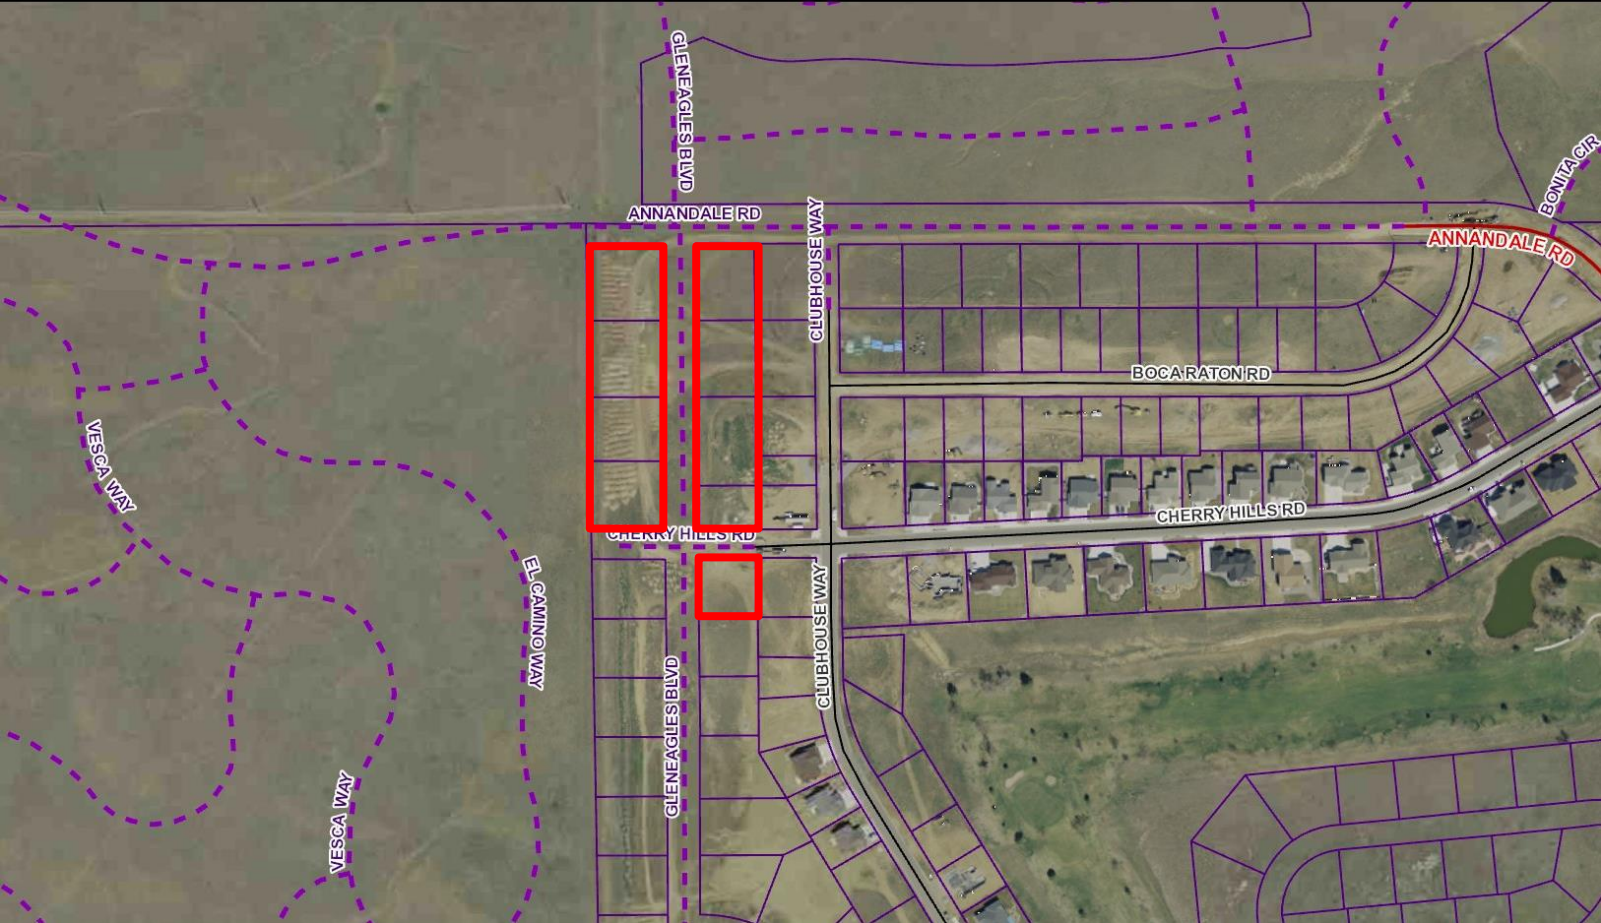

Surrounding Zoning
Zone Change #949 – 2300 block Gleneagles Blvd

Zone Change 949

Zone Change 949

Subject Properties

Subject Property

View west across deadend of Clubhouse Way

View south at intersection of Clubhouse Way & Cherry Hills Drive

View south east to Cherry Hills Drive