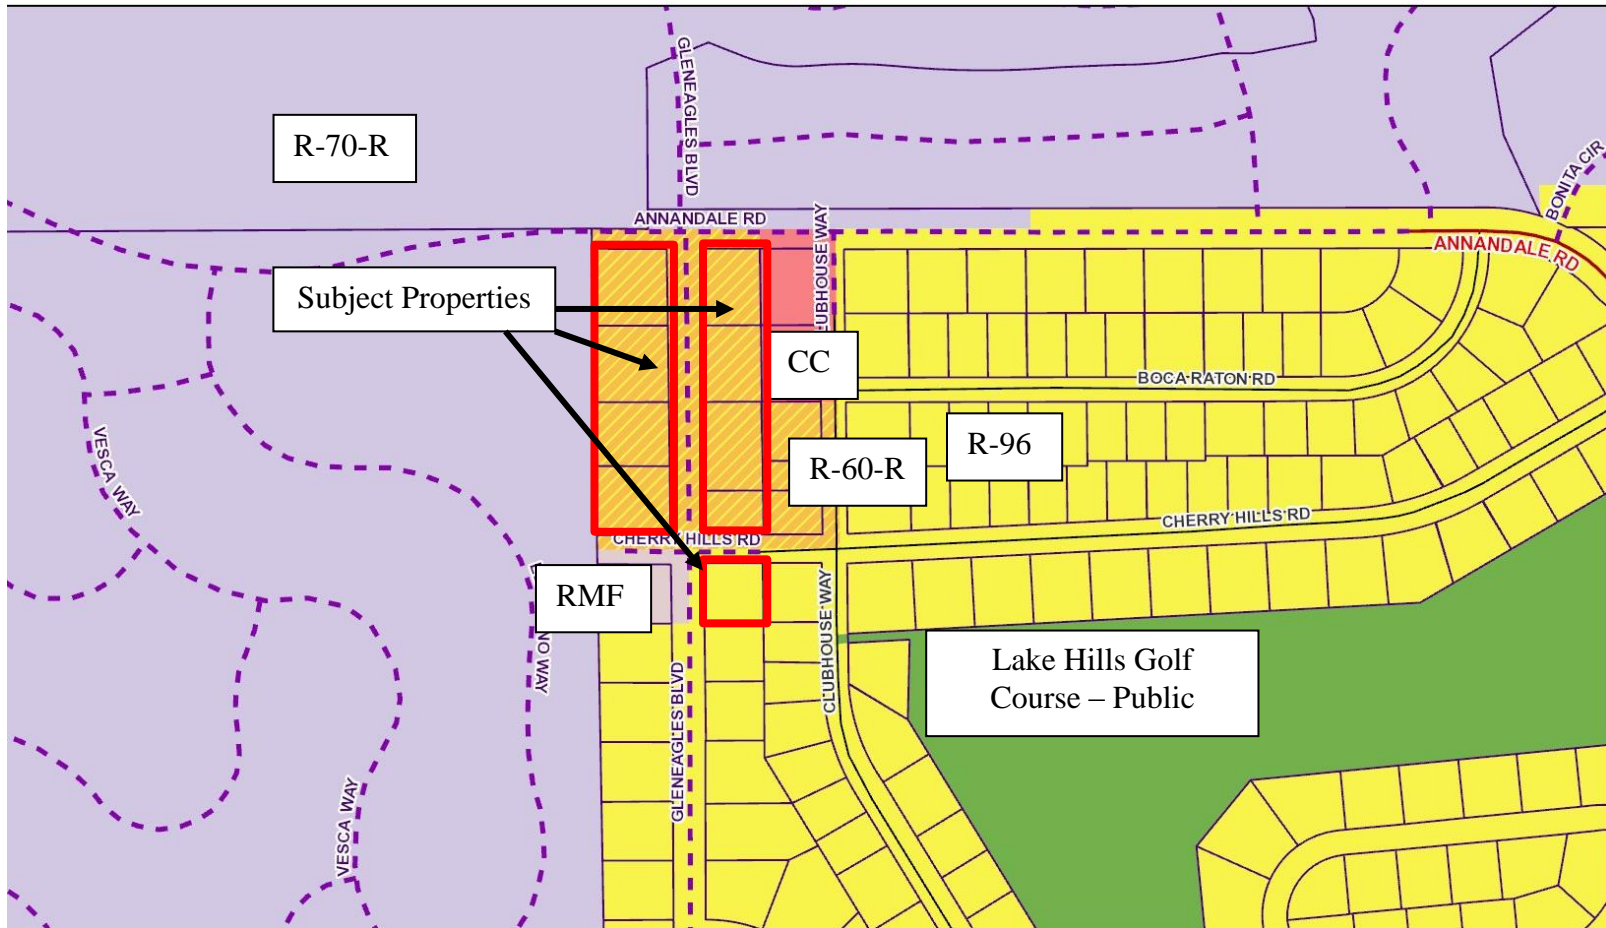

Surrounding Zoning
Zone Change #949 – 2300 block Gleneagles Blvd

Zone Change 949

Zone Change 949

Subject Properties

Subject Property

View west across deadend of Clubhouse Way

View south at intersection of Clubhouse Way & Cherry Hills Drive

View south east to Cherry Hills Drive