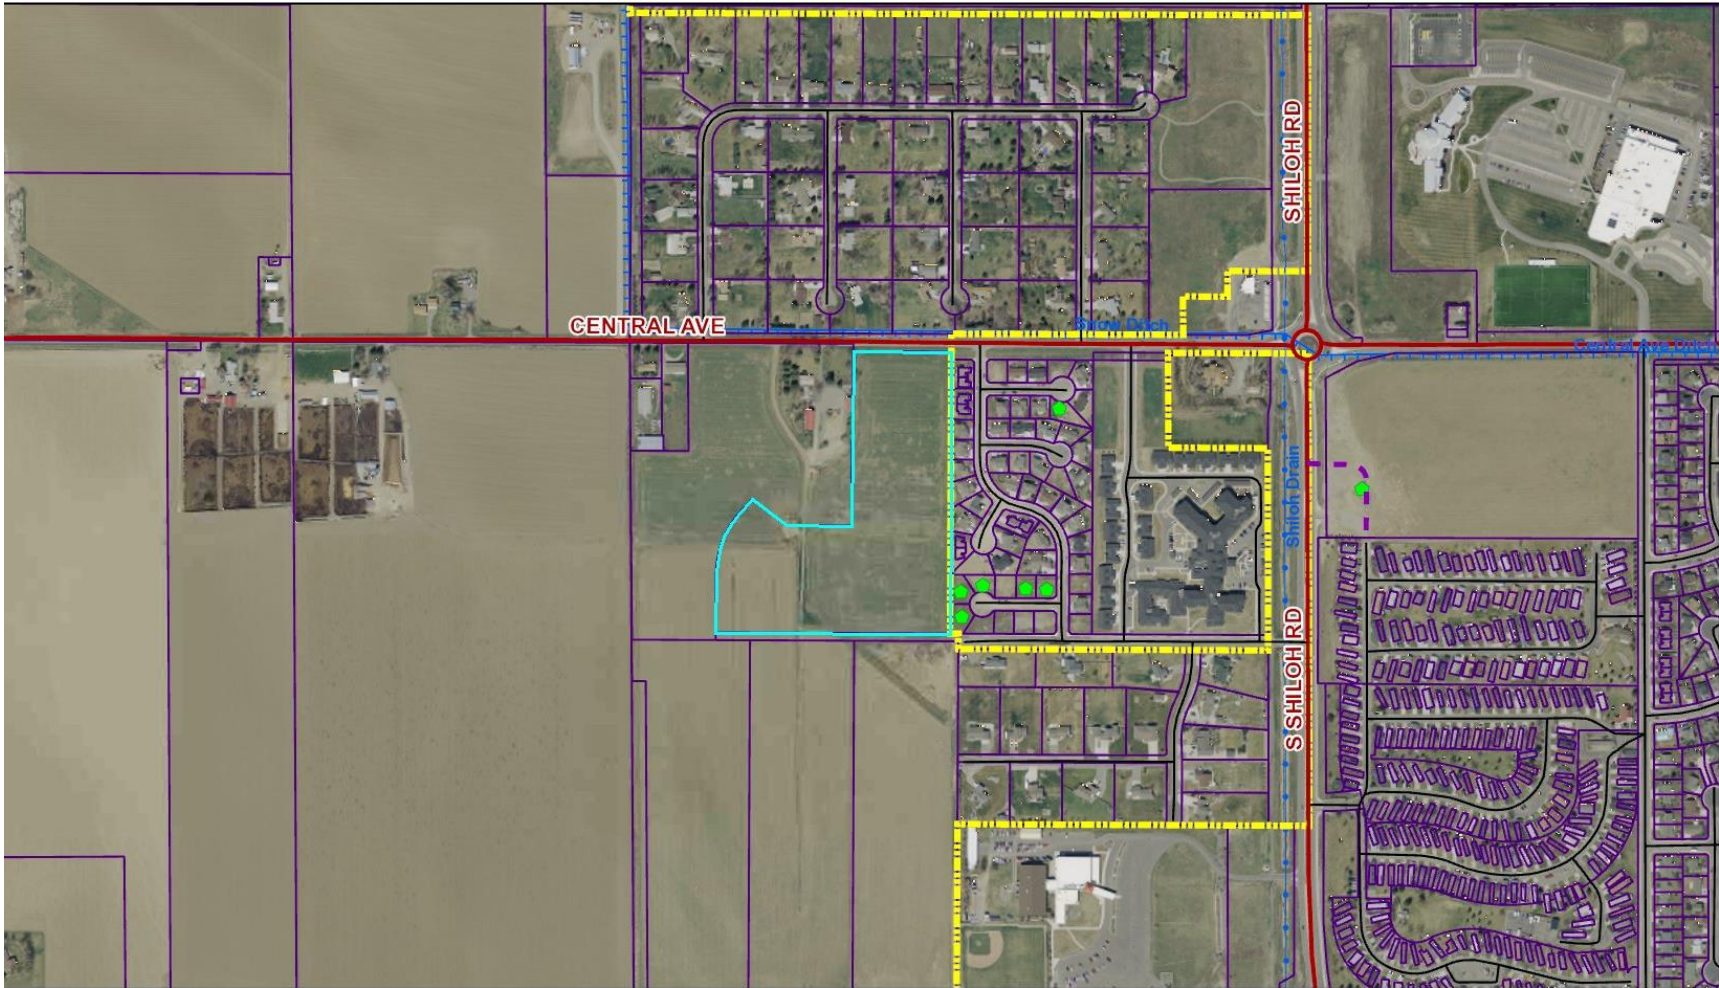

Surrounding Zoning
Zone Change #950 – 4240 Central Avenue

Zone Change 950

Zone Change 950

Subject Property

View west along Central Avenue

View of Legends West Subdivision along Central Avenue frontage

View east along Central Avenue