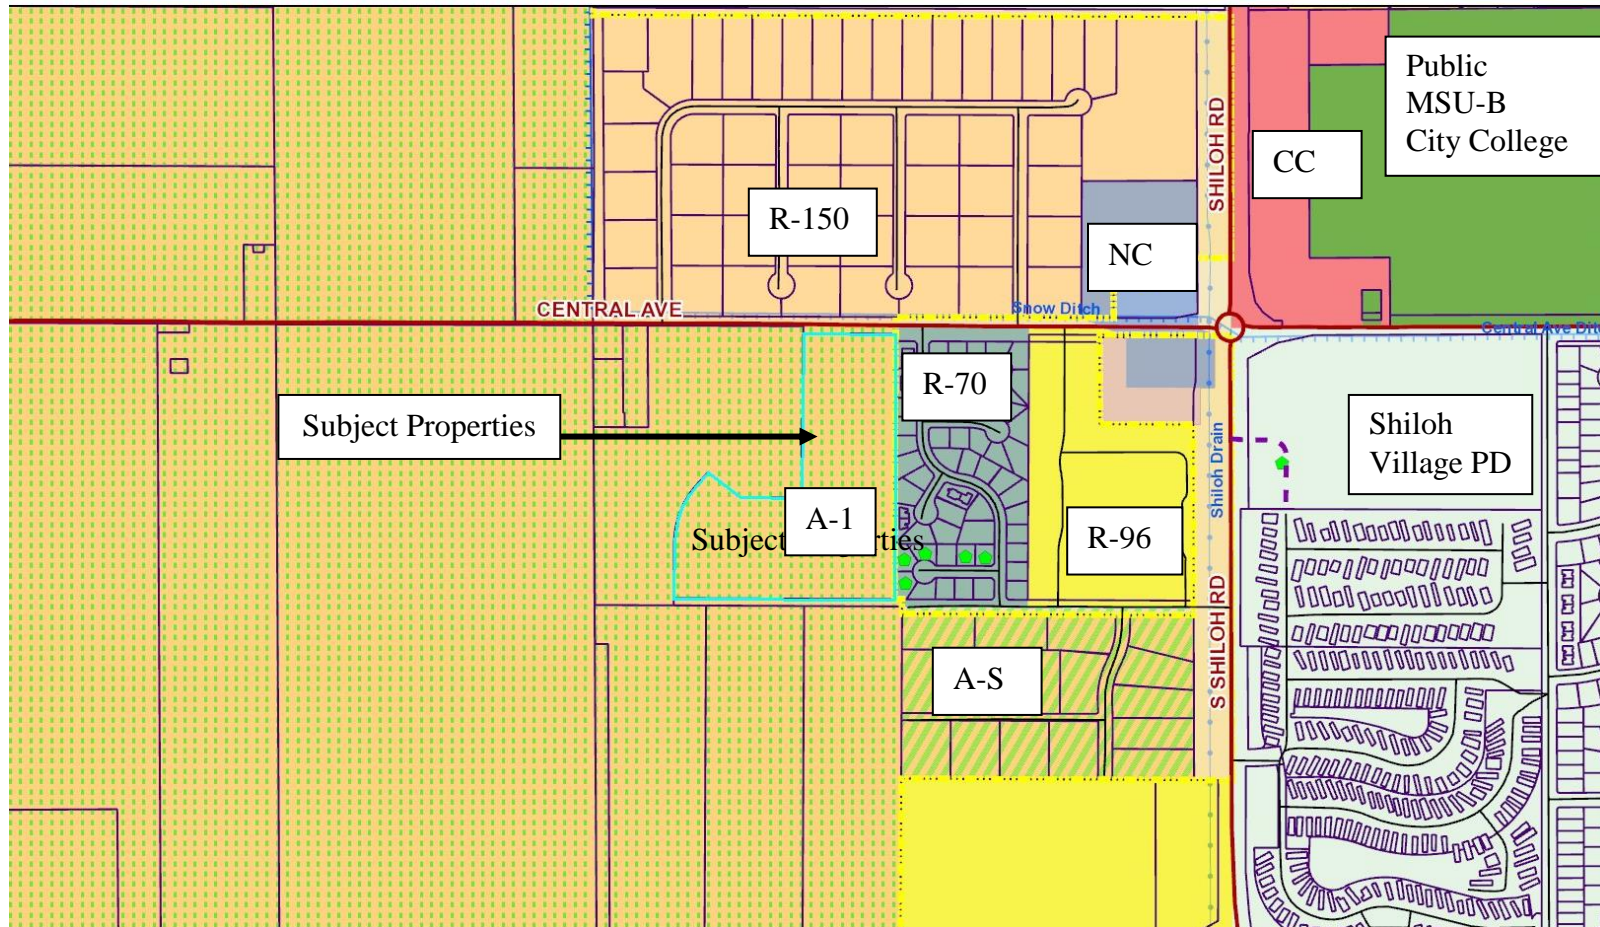

Surrounding Zoning
Zone Change #950 – 4240 Central Avenue

Zone Change 950

Zone Change 950

Subject Property

View west along Central Avenue

View of Legends West Subdivision along Central Avenue frontage

View east along Central Avenue