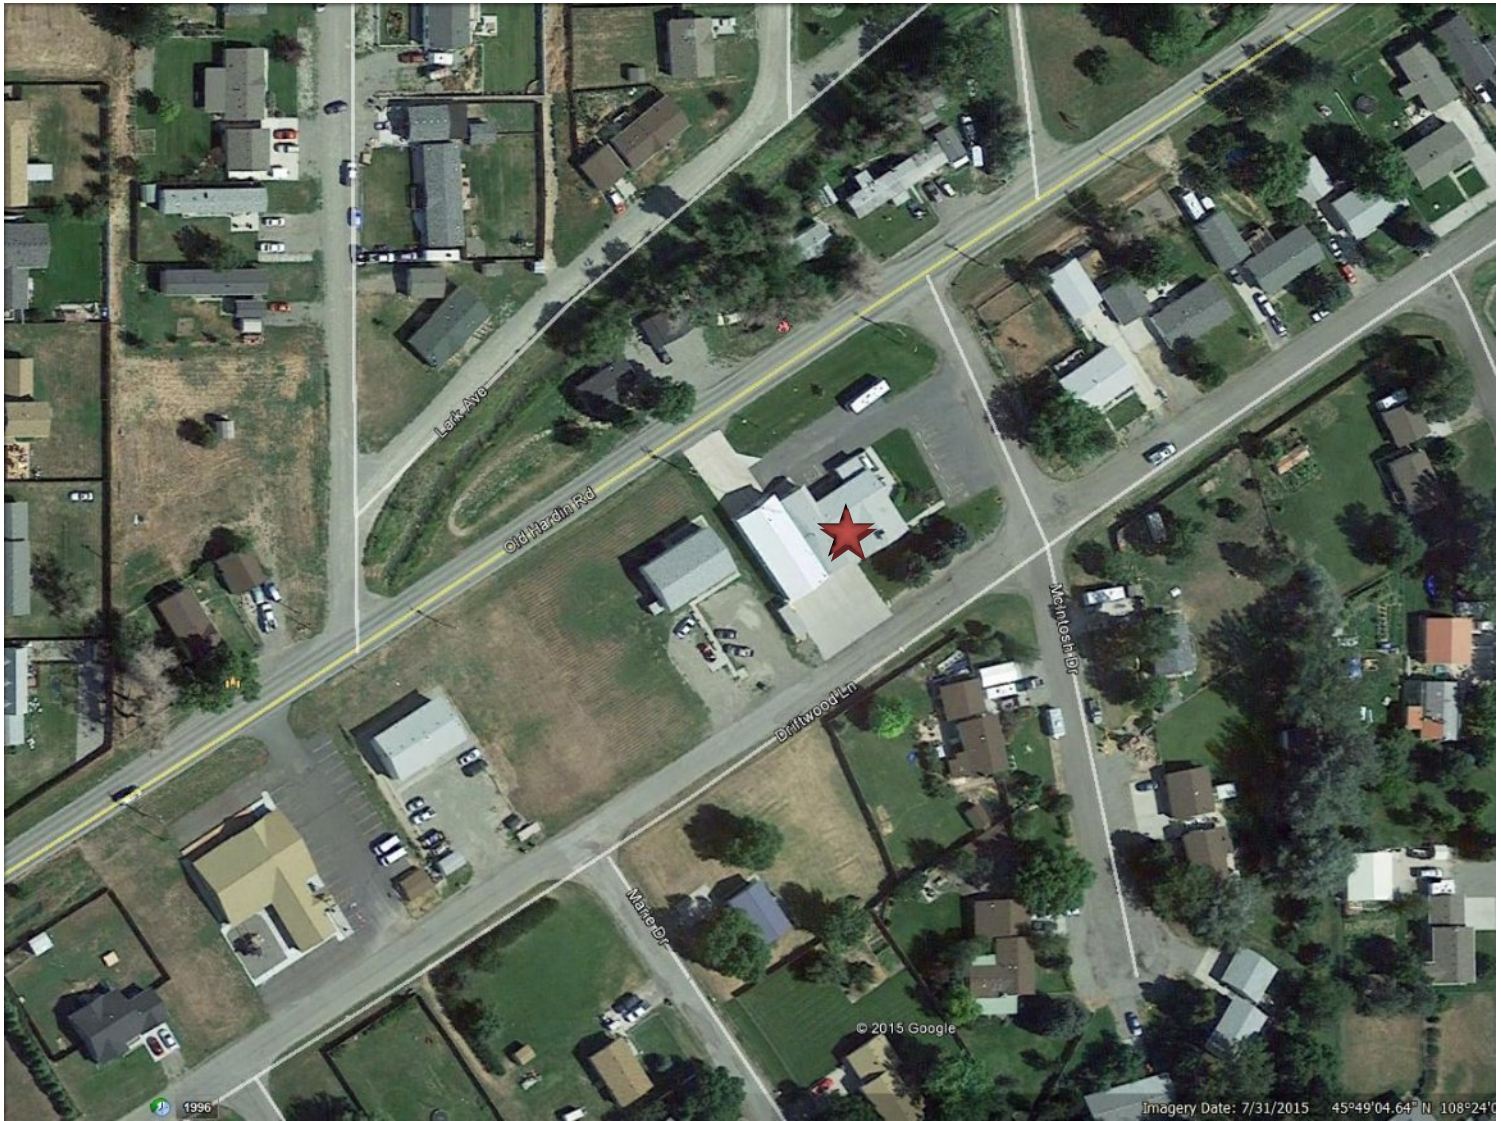

Zoning Map

Subject property is outlined in red

Subject Property 

Subject property from McIntosh Drive

Subject property From Driftwood Lane

View west along Driftwood Lane from subject property

View east along Driftwood Lane from subject property

View east from subject property across McIntosh Drive

View north west across subject property to Old Hardin Road

**Old Lockwood Fire Station
3329 Driftwood Ln.**

Pictures provided by applicant

Old Lockwood Fire Station
3329 Driftwood Ln.

Pictures provided by applicant

Old Lockwood Fire Station
3329 Driftwood Ln.

Pictures provided by applicant