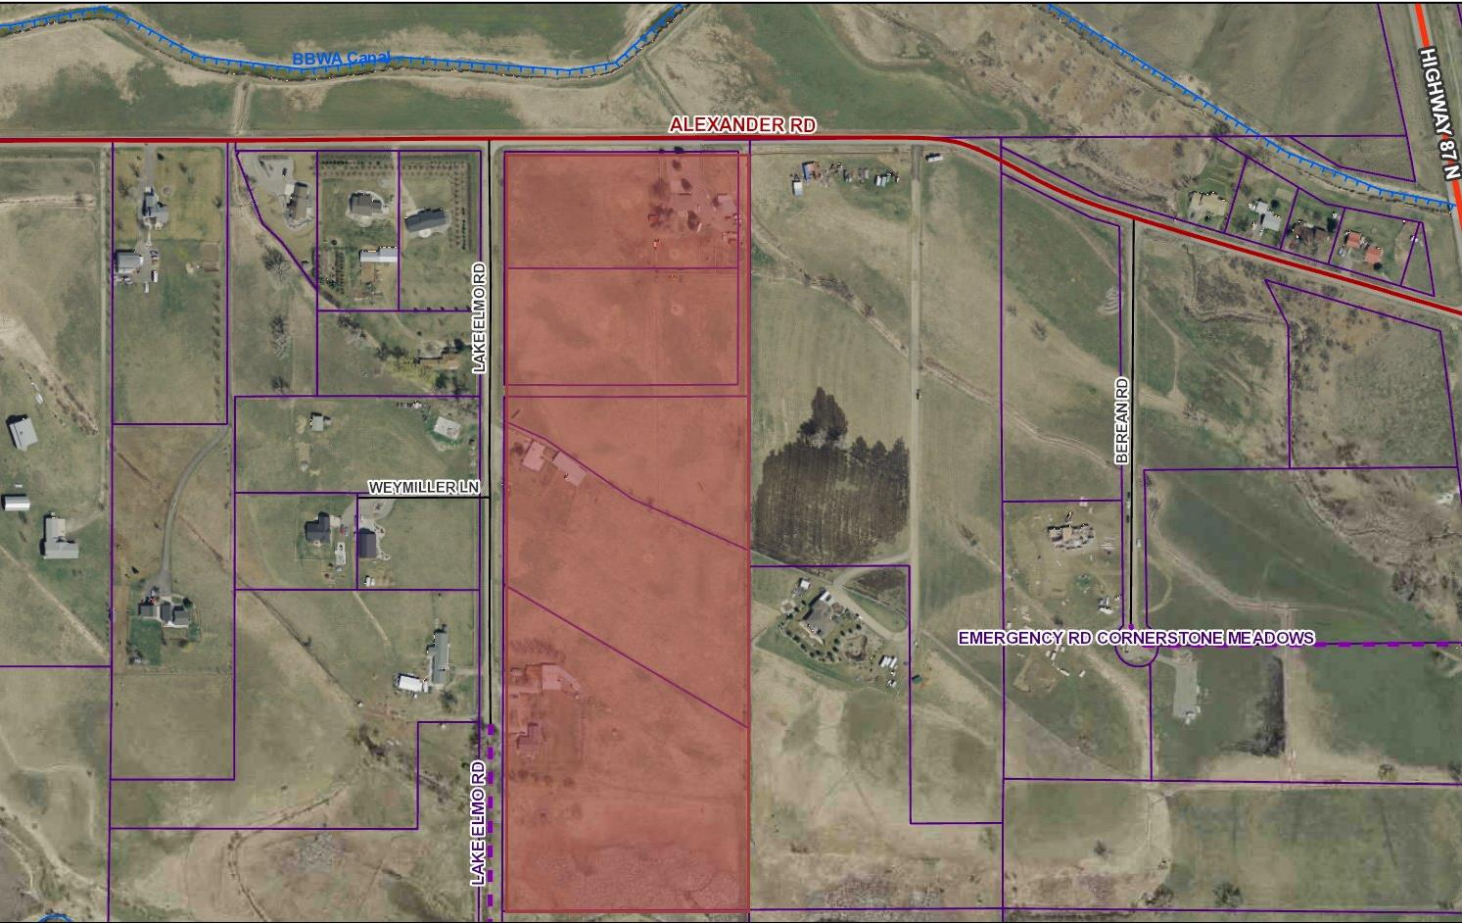

Zoning Map and Site Photos – Zone Change 674

County Zone Change 674

Subject Property  
Existing Zoning = A-1  
Proposed Zoning = A-S

County Zone Change 674

View east from Lake Elmo Road

View south along Lake Elmo Road

West across Lake Elmo Road

From south end of Lake Elmo Road view north