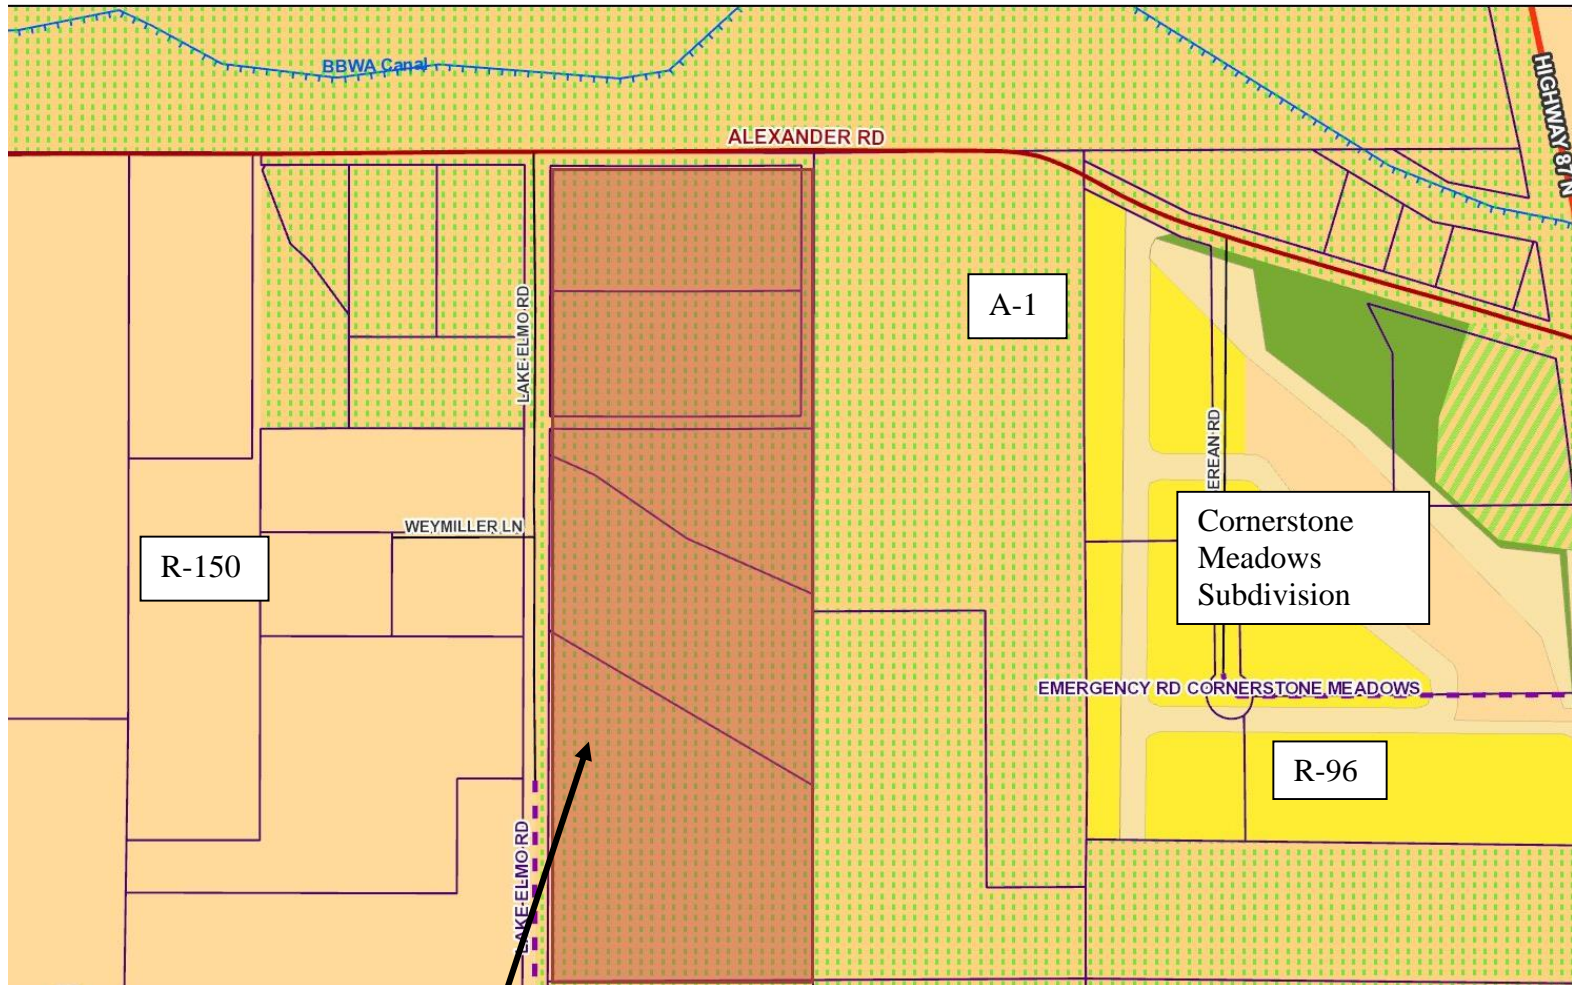

Zoning Map and Site Photos – Zone Change 674

County Zone Change 674

Subject Property  
Existing Zoning = A-1  
Proposed Zoning = A-S

County Zone Change 674

View east from Lake Elmo Road

View south along Lake Elmo Road

West across Lake Elmo Road

From south end of Lake Elmo Road view north