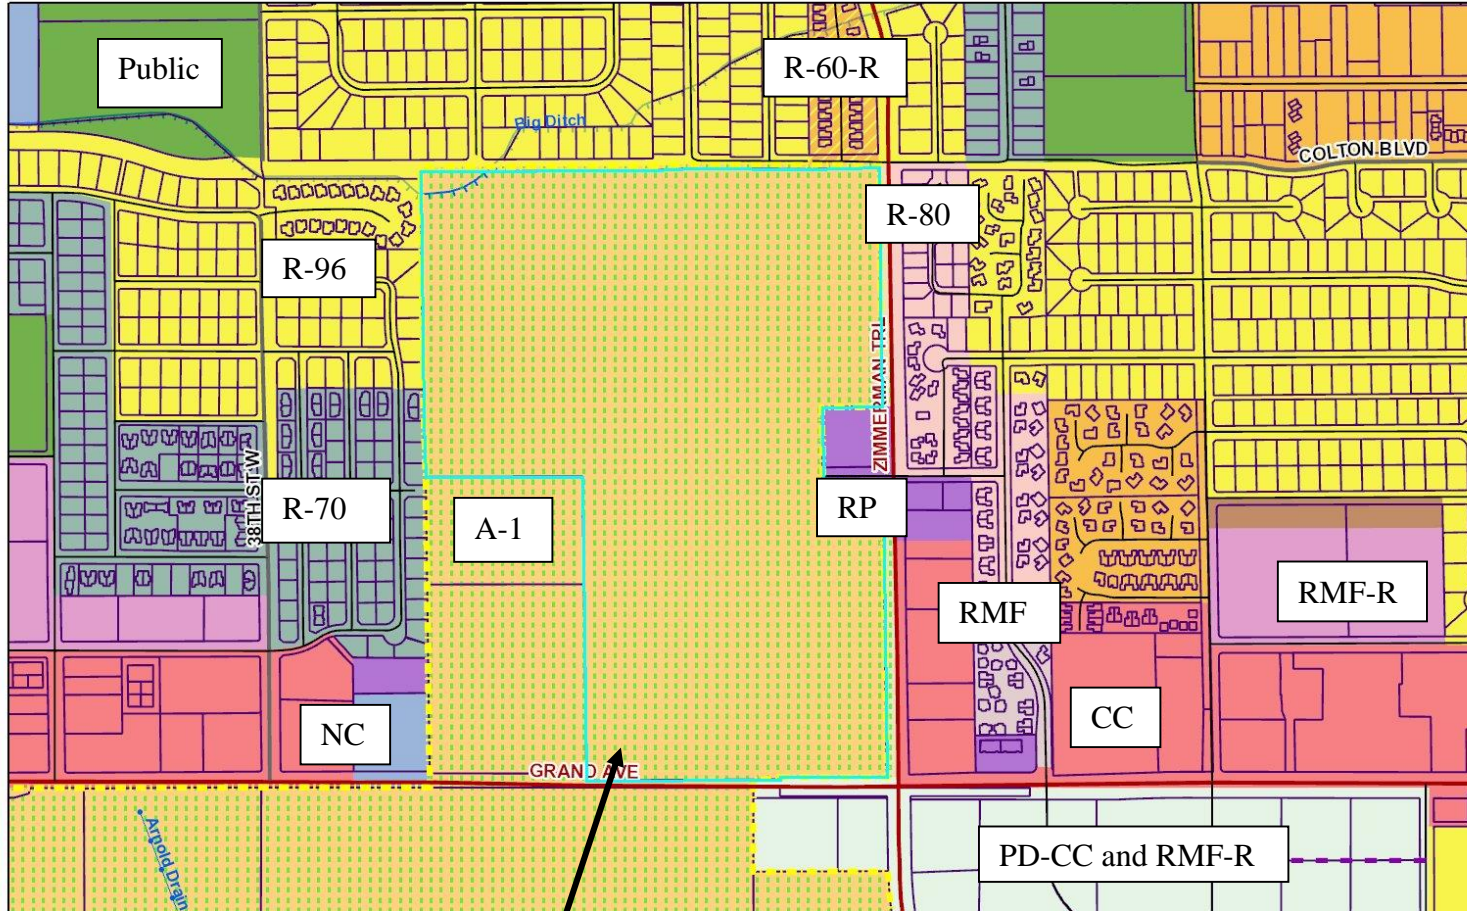

Zoning Map and Site Photos – Zone Change 675
Zone Change 675 - 3415 Grand Ave

Subject Property
Existing Zoning = A-1
Proposed Zoning = CC, NC, RP, RMF-R,
R-50, R-70 & R-96

County ZC 675 - 3415 Grand Ave

View south and west from Zimmerman Trail \

View west from Zimmerman Trail

View south along Zimmerman Trail

View south and east across Zimmerman Trail

View east across Zimmerman Trail at Avenue E

View north along Zimmerman Trail

View north on Zimmerman to Colton Boulevard

View north and west to Colton Boulevard

View south and west to Yellowstone Valley Memorial Park (cemetery)

View south and west to homestead at 3415 Grand Avenue