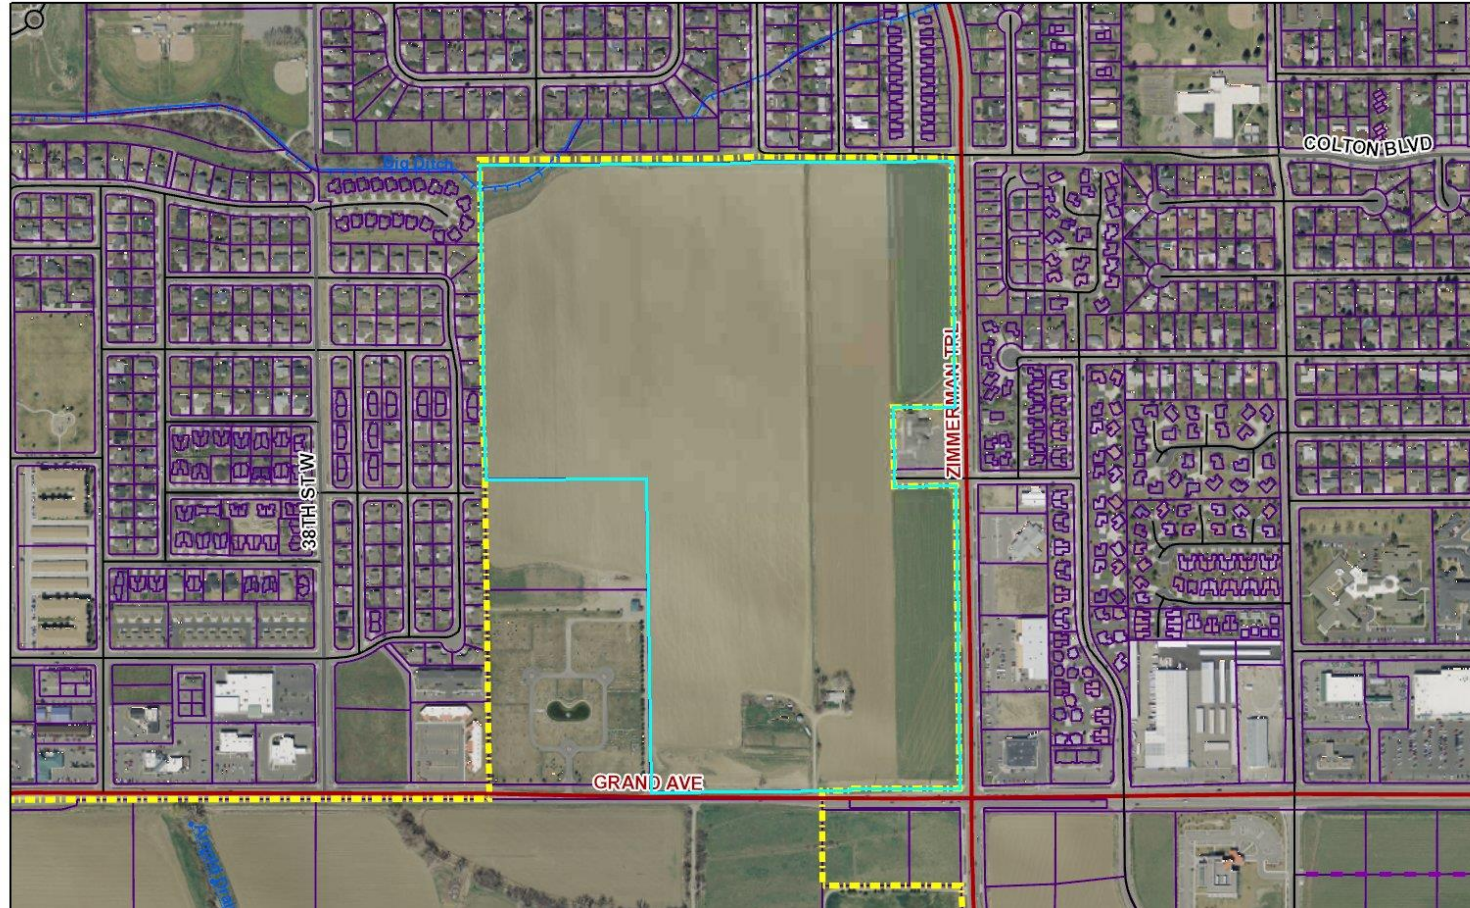

Zoning Map and Site Photos – Zone Change 675
Zone Change 675 - 3415 Grand Ave

Subject Property
Existing Zoning = A-1
Proposed Zoning = CC, NC, RP, RMF-R,
R-50, R-70 & R-96

County ZC 675 - 3415 Grand Ave

View south and west from Zimmerman Trail \

View west from Zimmerman Trail

View south along Zimmerman Trail

View south and east across Zimmerman Trail

View east across Zimmerman Trail at Avenue E

View north along Zimmerman Trail

View north on Zimmerman to Colton Boulevard

View north and west to Colton Boulevard

View south and west to Yellowstone Valley Memorial Park (cemetery)

View south and west to homestead at 3415 Grand Avenue