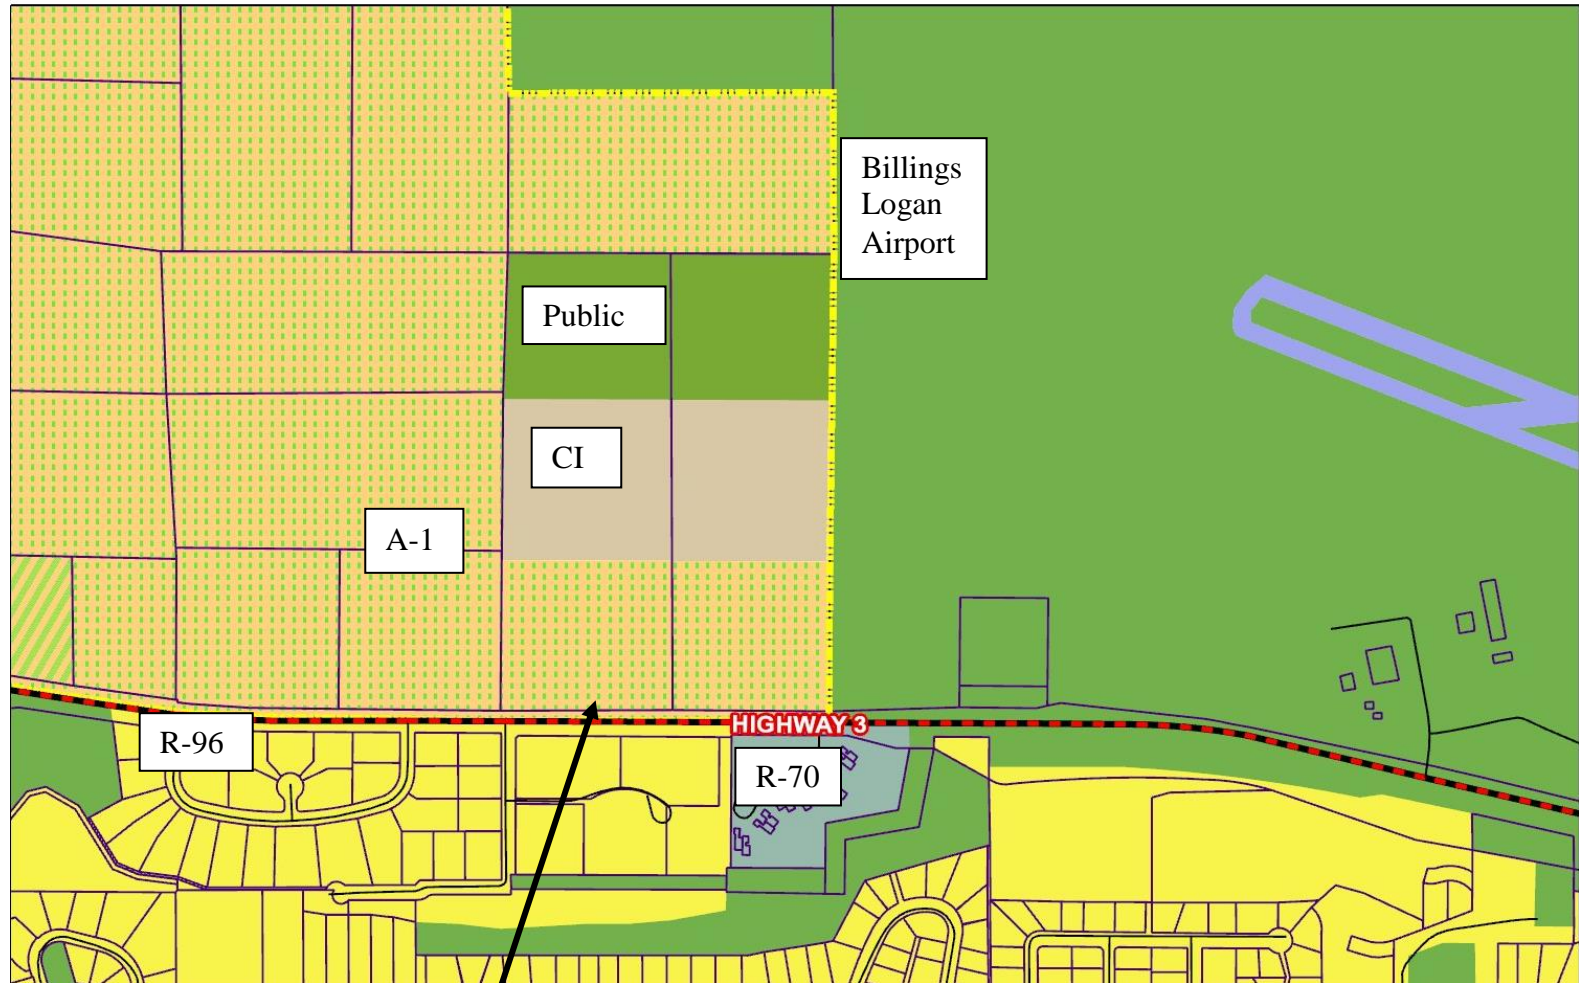

Zoning Map and Site Photos – Zone Change 676

Zone Change 676

Subject Property  
Existing Zoning = A-1  
Proposed Zoning = HC

# Zone Change 676

View north from Highway 3

View north and west from Highway 3

View west along Highway 3

View east along Highway 3

View south across Highway 3 to Sky Ranch Drive

View south and east across Highway 3

View north along access to driveway from Highway 3