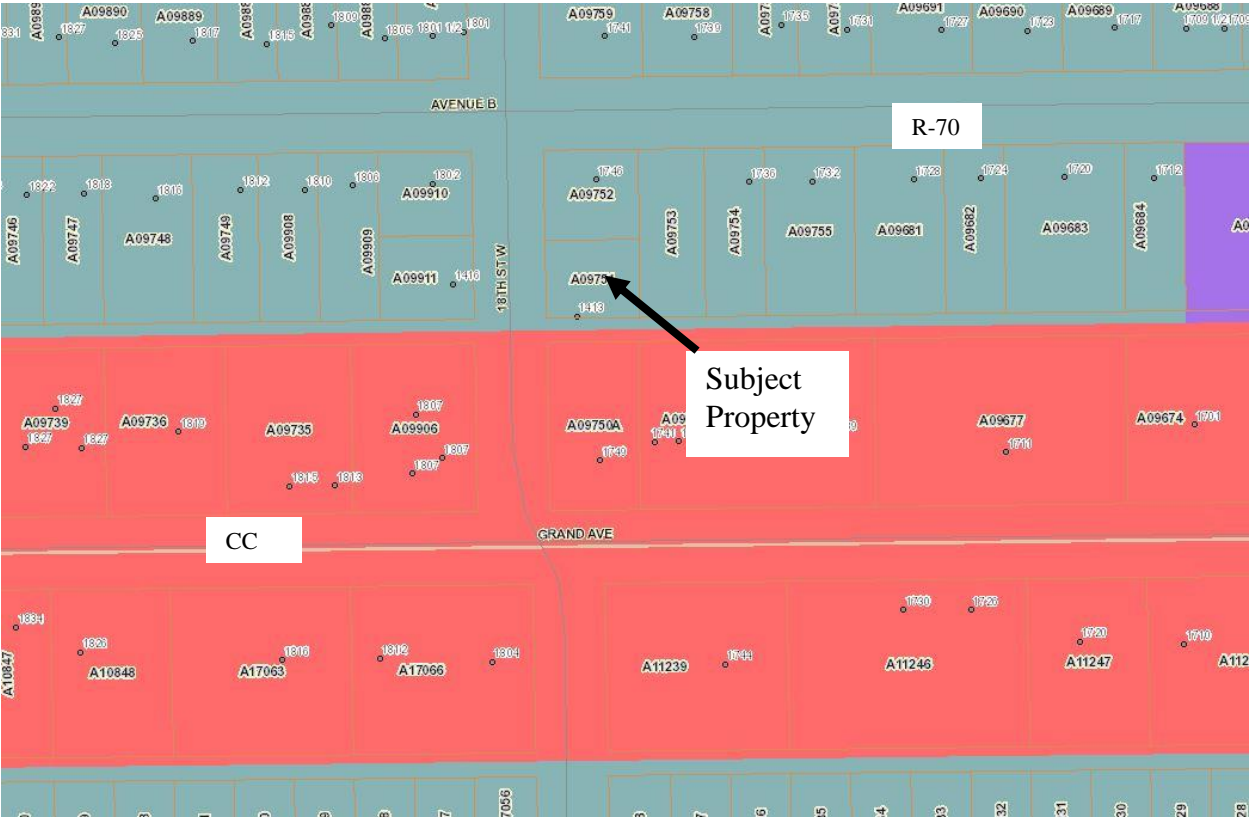

ATTACHMENT A
Surrounding Zoning & Site Location

Subject
Property

Avenue B

Grand Ave

Google Earth

© 2016 Google

ATTACHMENT
Site Photographs

Subject Property.

Subject Property

ATTACHMENT
Site Photographs, Continued

Looking East (toward the property from the street frontage)

Looking East down the alley

Looking North

Looking South

Looking west

Looking Southwest