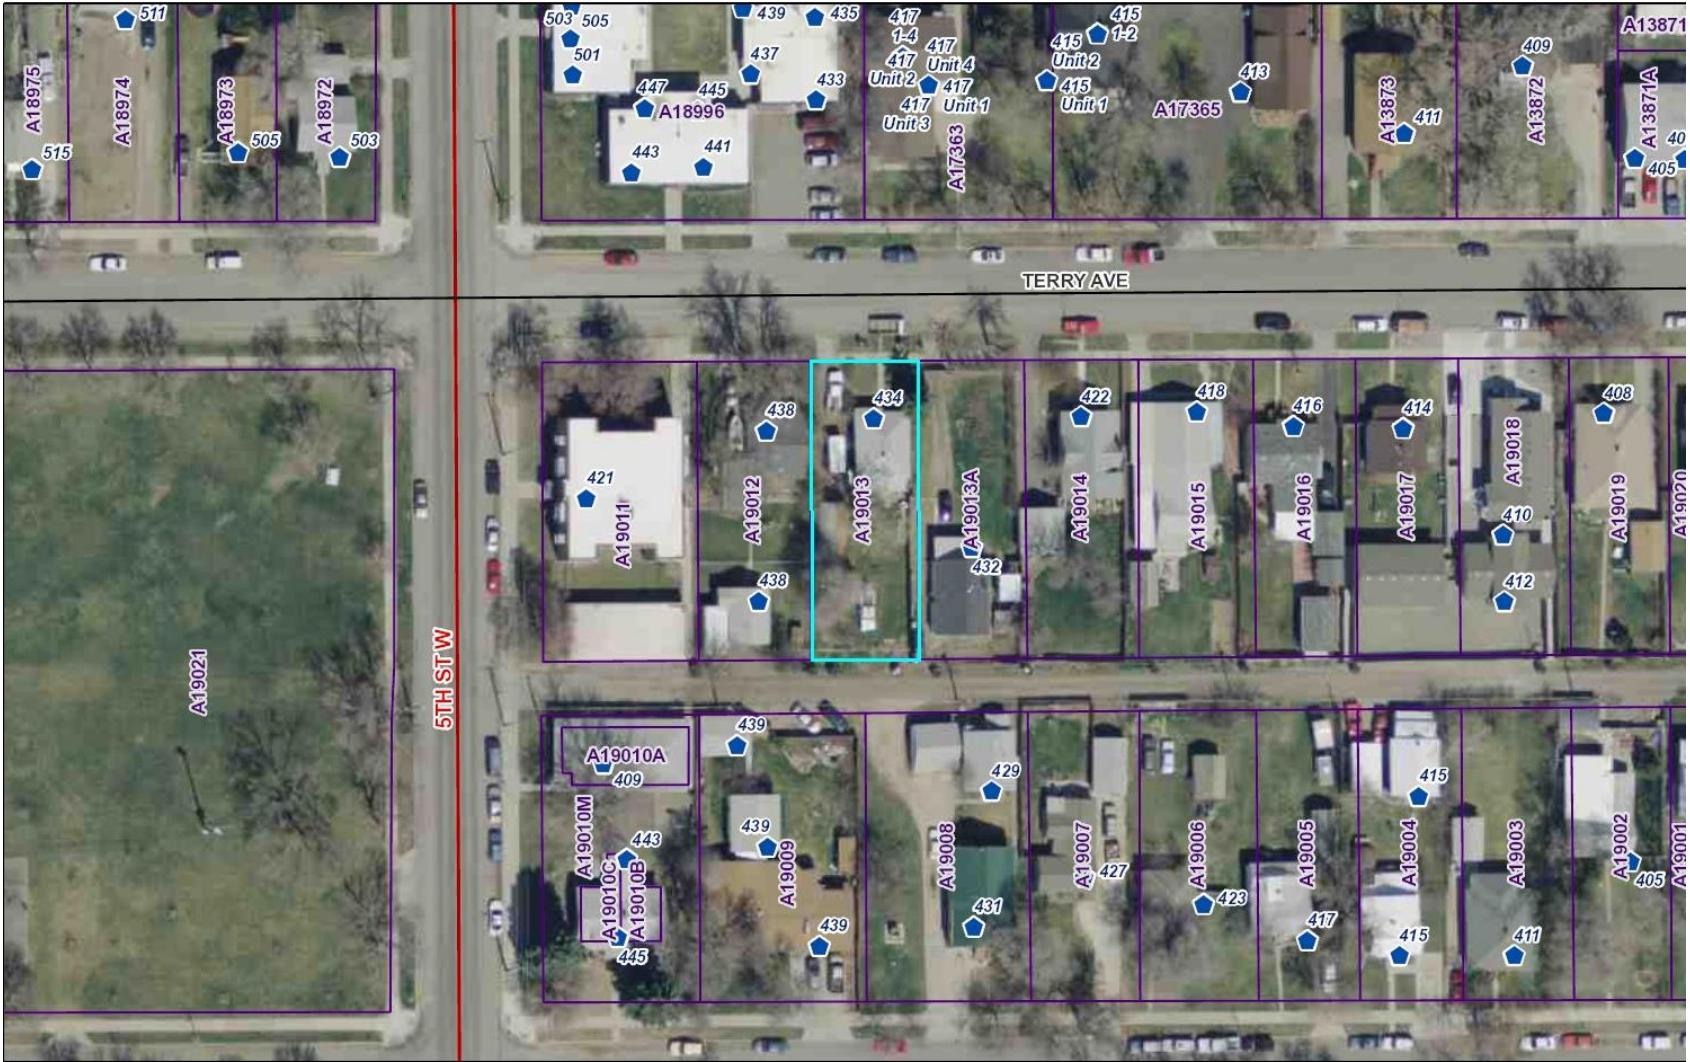

Variance 1249 – 434 Terry Avenue – Lot Area for 2 dwelling units
Zoning Map and Site Photos

Var 1249

Google

Subject Property

View east along Terry Avenue

View west along Terry Avenue

View north west across Terry Avenue

View east down Terry Avenue

View south into subject property