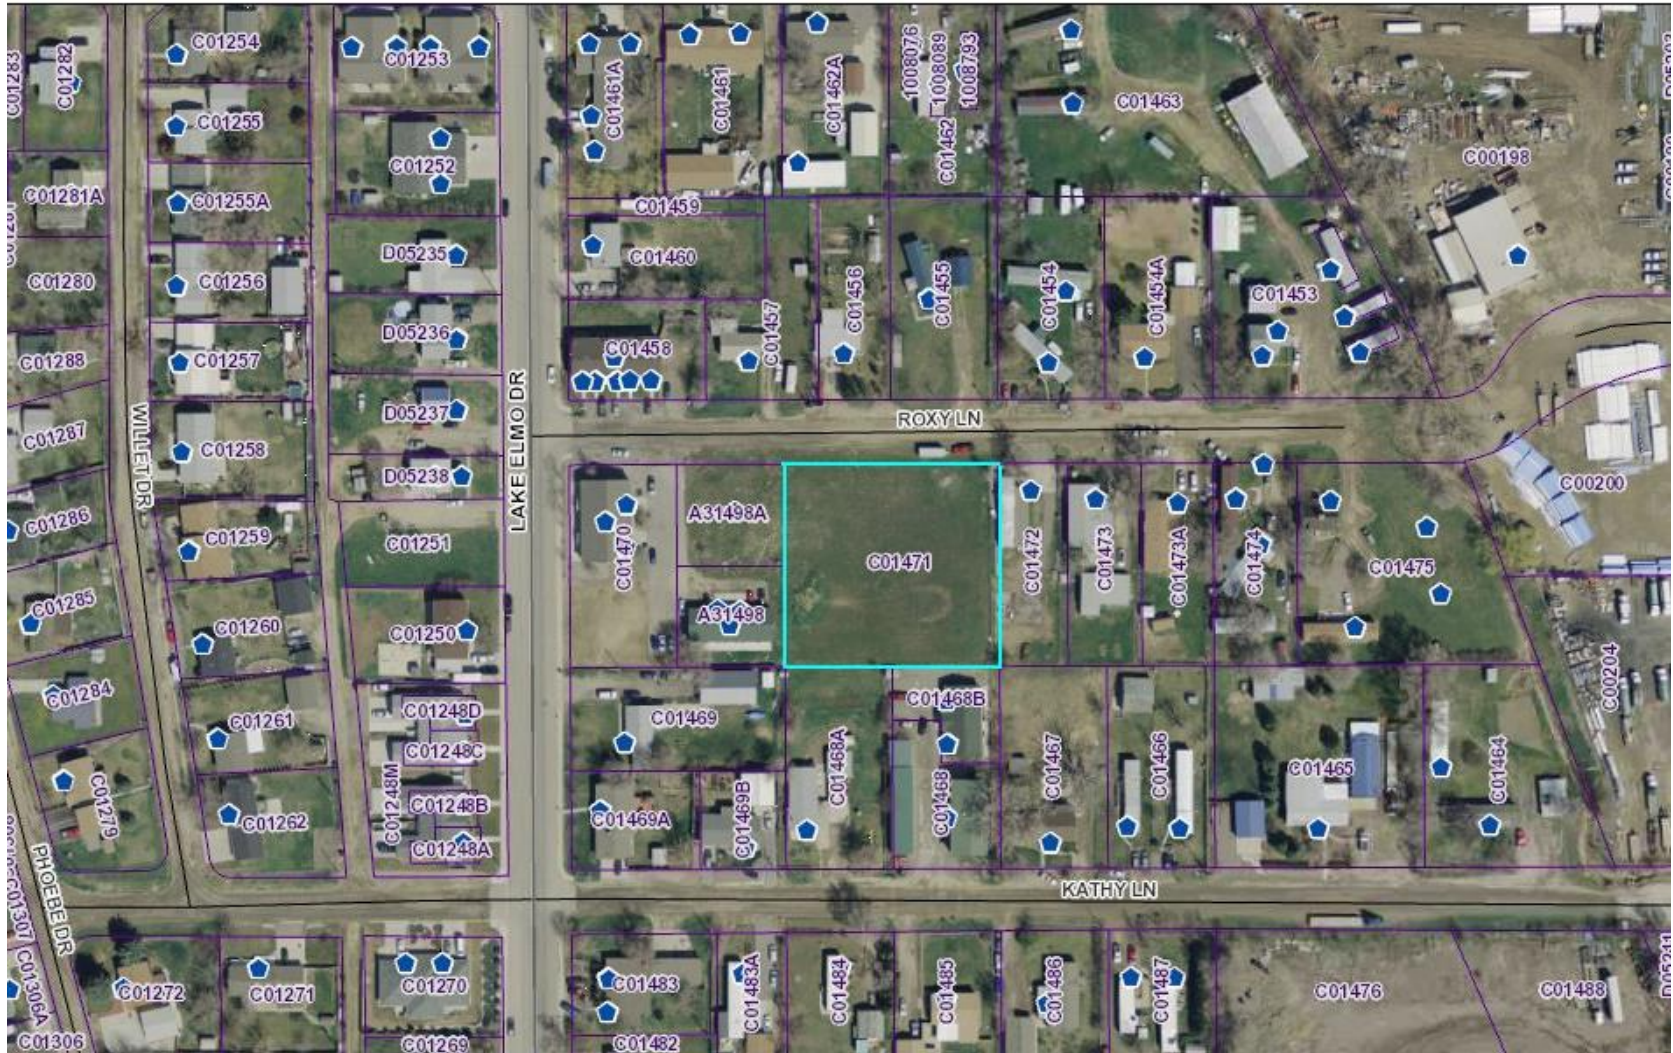

**Surrounding Zoning**  
Special Review #956 – 422 Roxy Lane

# SR 956 422 Roxy Lane

Subject property from Roxy Lane

View east along Roxy Lane

View west along Roxy Lane

View north across Roxy Lane